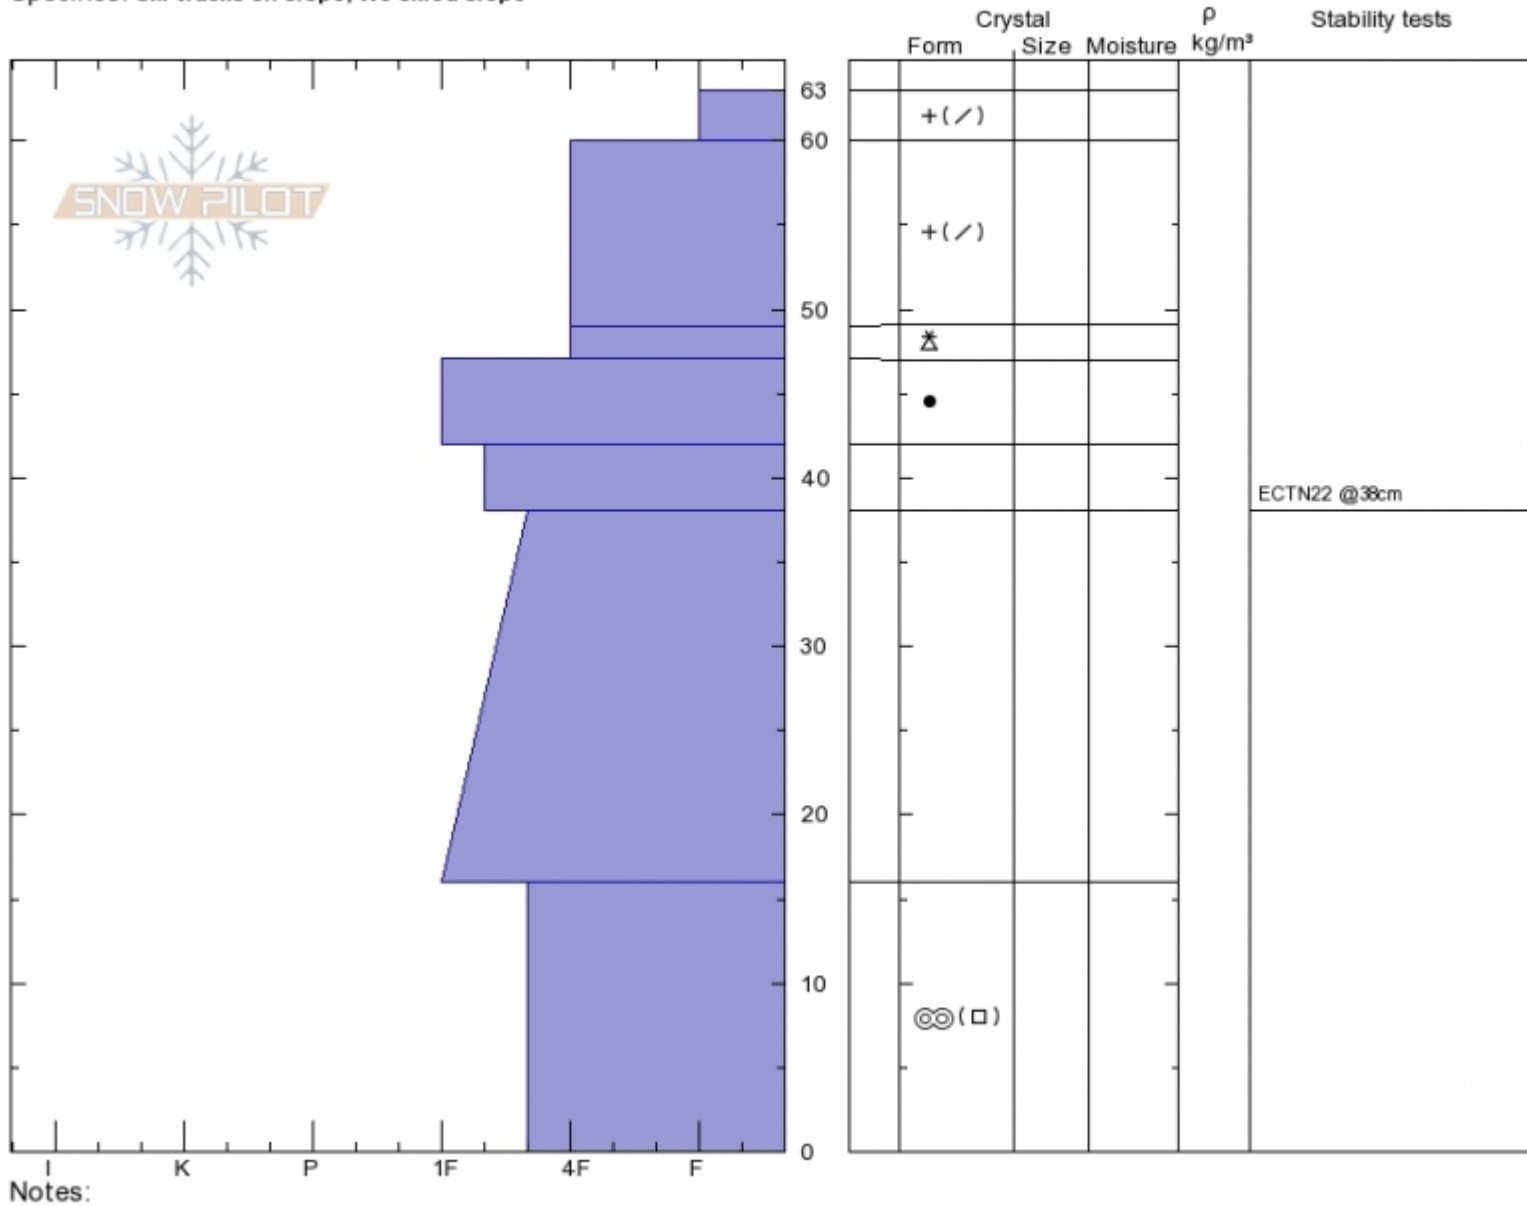

Lower Reefer Chute
Bridger Range
MT
 Elevation: **8082 ft**
 Aspect: **20°**
 Specifics: **Ski tracks on slope; We skied slope**

Alex Marienthal
10/27/2019 - 11:15am
 Co-ord: **45.82920N, -110.93093W**
 Slope Angle: **32°**
 Wind Loading: **no**

Stability: **Good**
 Air Temperature: **-17°C**
 Sky Cover: **BKN**
 Precipitation: **S-1**
 Wind: **W Light Breeze**

HS:**63**
 Stability Test Notes

Layer No

Advisory Region
 Bridger Range
 Longitude
 -110.93W
 Latitude
 45.83N