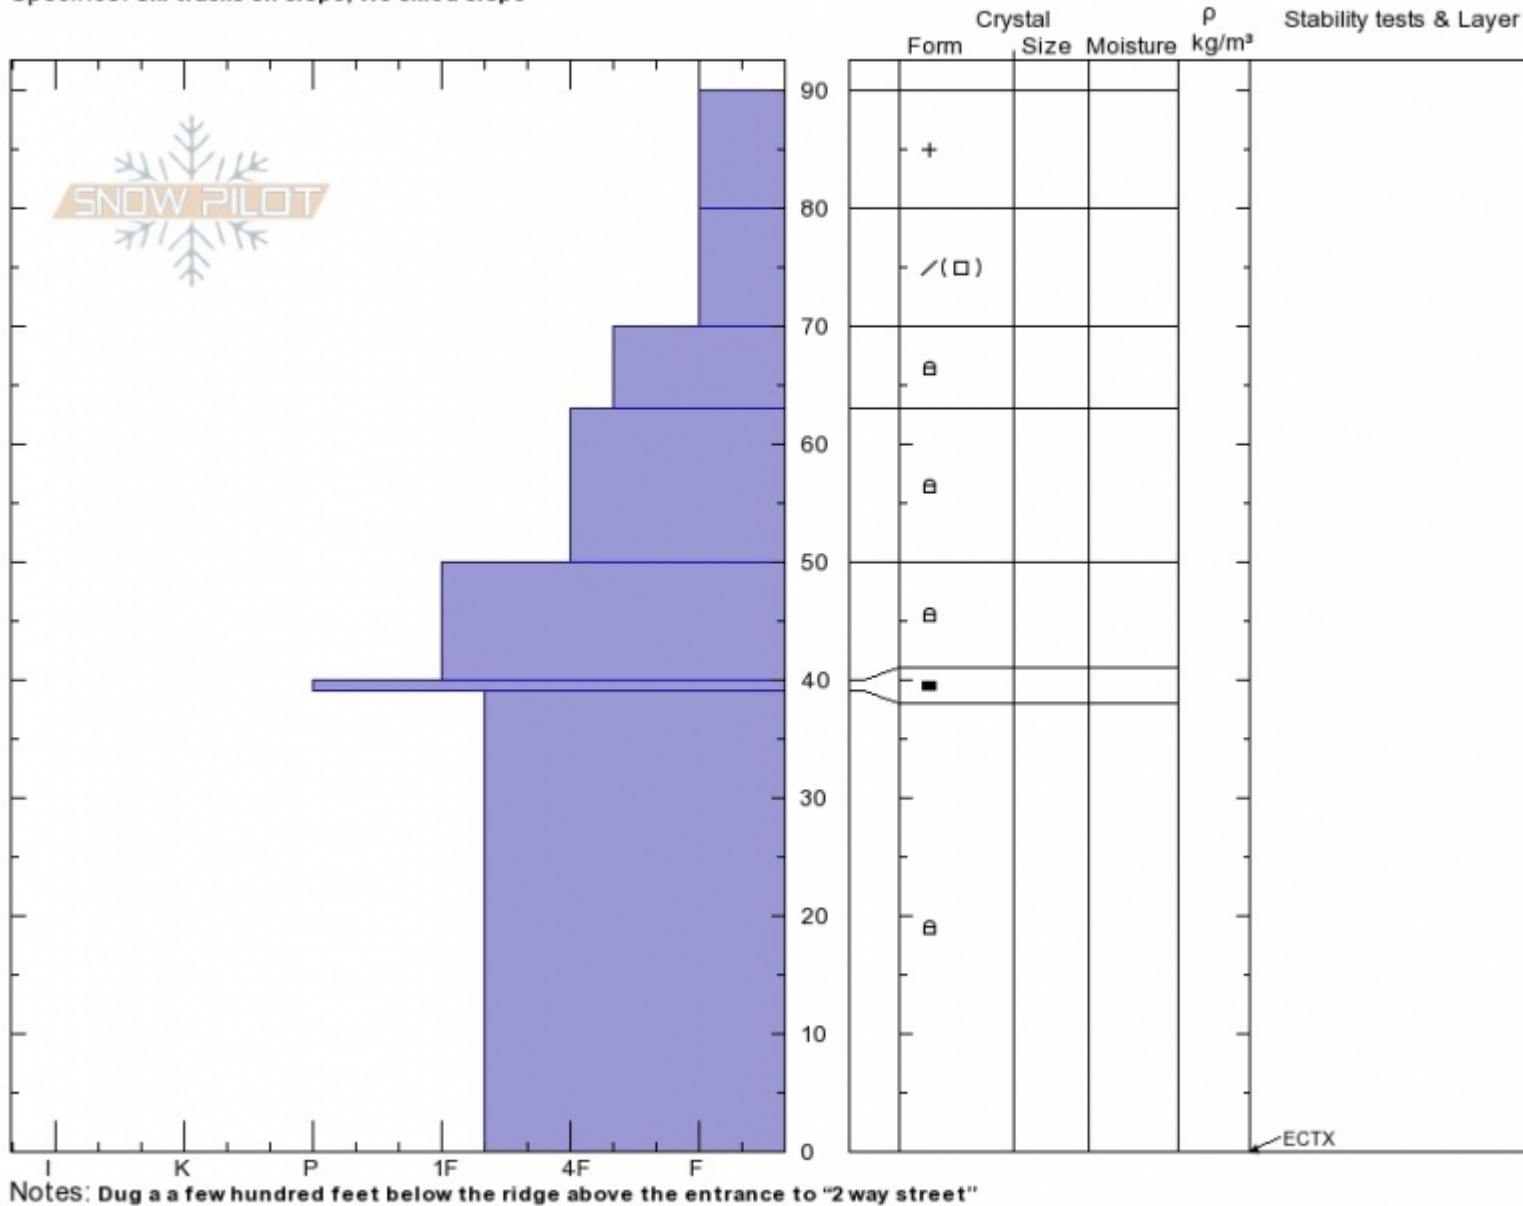

Bridger Bowl
Bridger Range
MT
 Elevation: **8259 ft**
 Aspect: **90°**
 Specifics: **Ski tracks on slope; We skied slope**

Spencer Jonas
12/01/2019 - 11:30am
 Co-ord: **45.81974N, -110.92818W**
 Slope Angle:
 Wind Loading:

Stability:
 Air Temperature:
 Sky Cover: **FEW**
 Precipitation: **NO**
 Wind:

HS:90 Layer Notes:
 80-70cm: **Problematic layer**

Advisory Region
 Bridger Range
 Longitude
 -110.92W
 Latitude
 45.82N

Avalanche Details: [Natural and human triggered wind slabs in the Bridger Range](#)
 Bridger Range, 2019-12-01