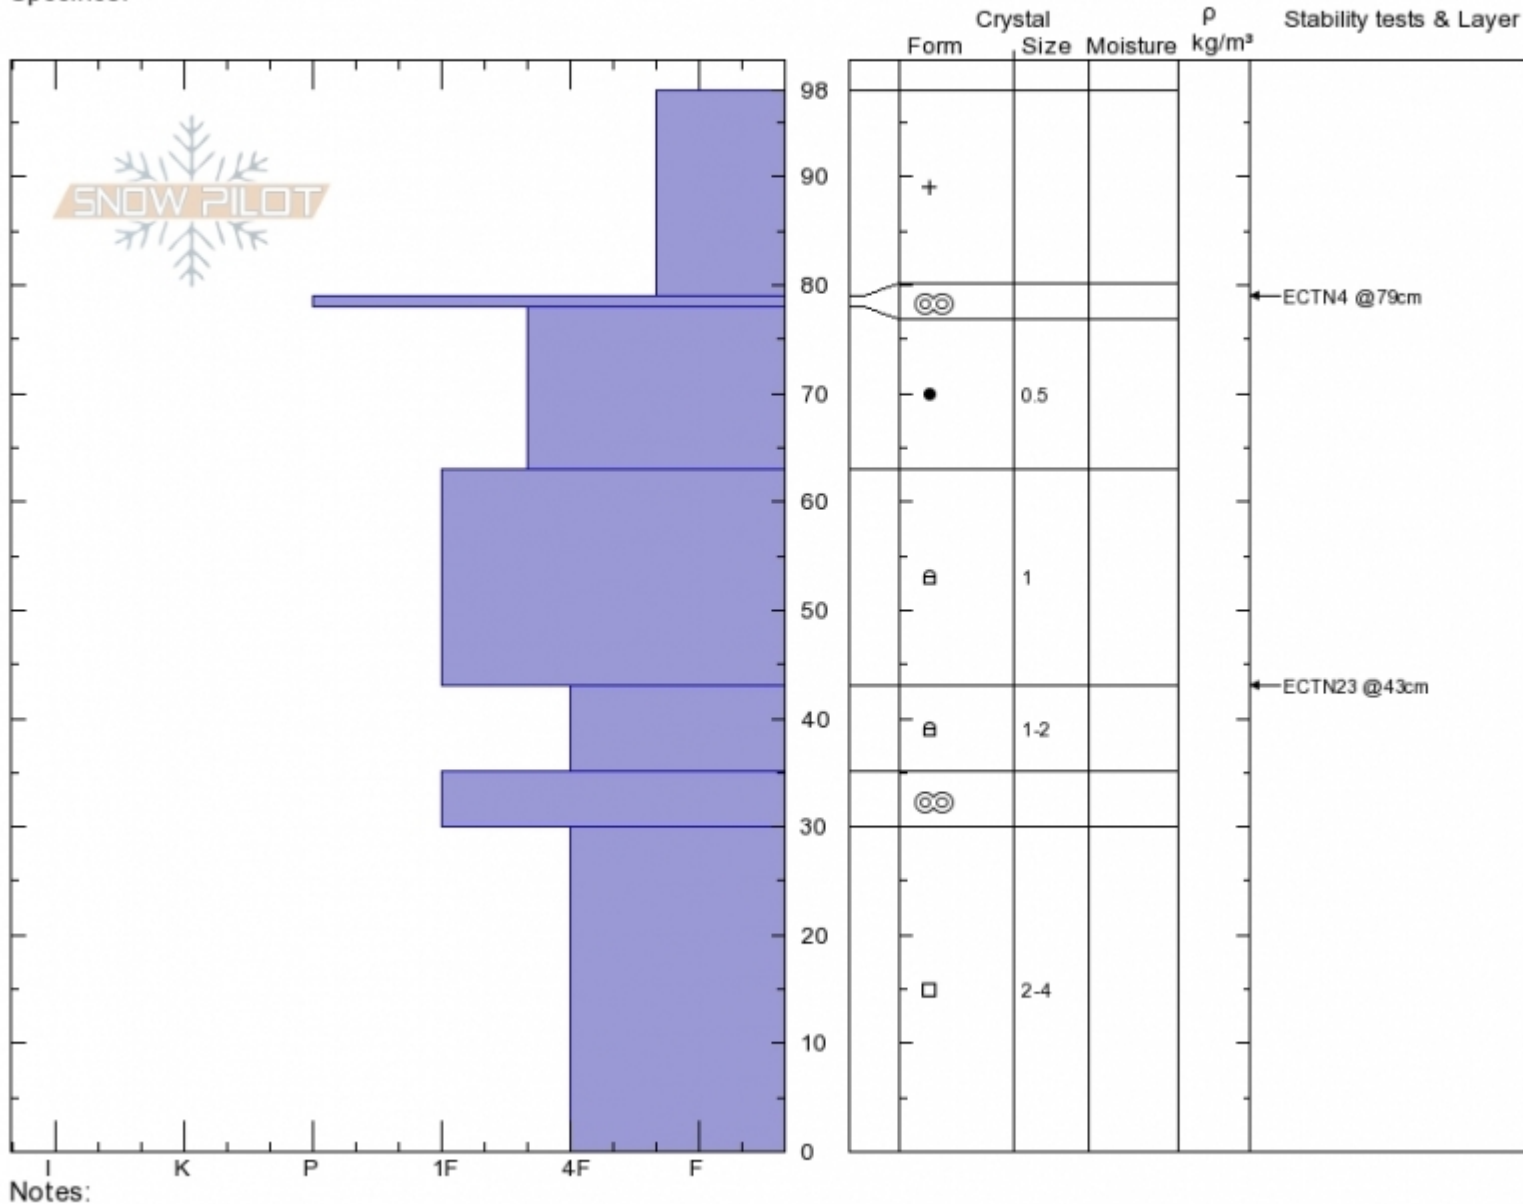

**E Face of Texas Meadow Spencer Jonas**

**Bridger Range** 01/27/2020 - 1:30pm  
**MT** Co-ord: 45.83069N, -110.92756W  
 Elevation: 7850 ft Slope Angle: 33°  
 Aspect: 80° Wind Loading: no  
 Specifics:

Stability: HS:98  
 Air Temperature: PF:98  
 Sky Cover: SCT PS:30  
 Precipitation: NO  
 Wind: **W Light Breeze**

Layer Notes:

Advisory Region  
 Bridger Range  
 Longitude  
 -110.93W  
 Latitude  
 45.84N

**Forecast link:** [GNFAC Avalanche Forecast for Tue Jan 28, 2020](#)  
 Bridger Range, 2020-01-27