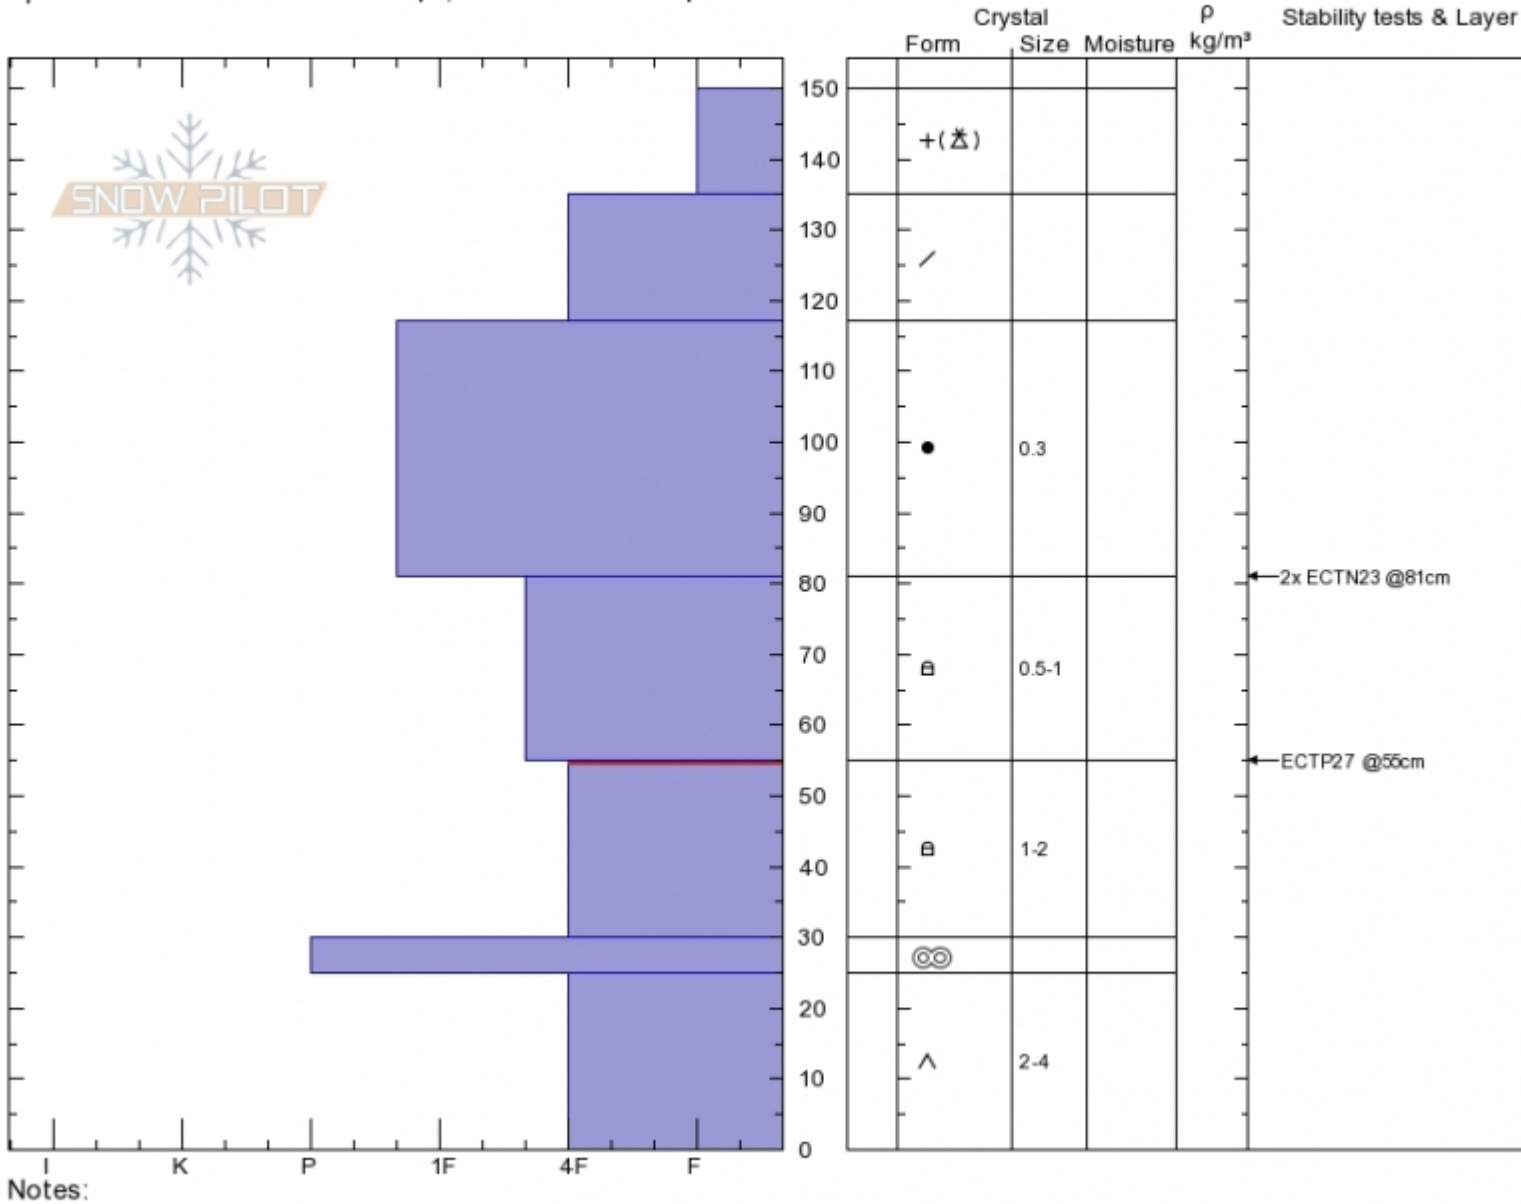

2nd Yellowmule
 Madison Range-N
 MT
 Elevation: 9455 ft
 Aspect: 30°
 Specifics: Snowmobile tracks on slope; We snowmobiled slope

Dave Zinn
 01/28/2020 - 11:45am
 Co-ord: 45.17735N, -111.40141W
 Slope Angle: 22°
 Wind Loading: previous

Stability: Fair
 Air Temperature:
 Sky Cover: OVC
 Precipitation: S2
 Wind: SW Light Breeze

HS:150 Layer Notes:
 PF:30 55-30cm:Problematic layer

Advisory Region
 Northern Madison
 Longitude
 -111.38W
 Latitude
 45.17N

Forecast link: [GNFAC Avalanche Forecast for Wed Jan 29, 2020](#)
 Northern Madison, 2020-01-28