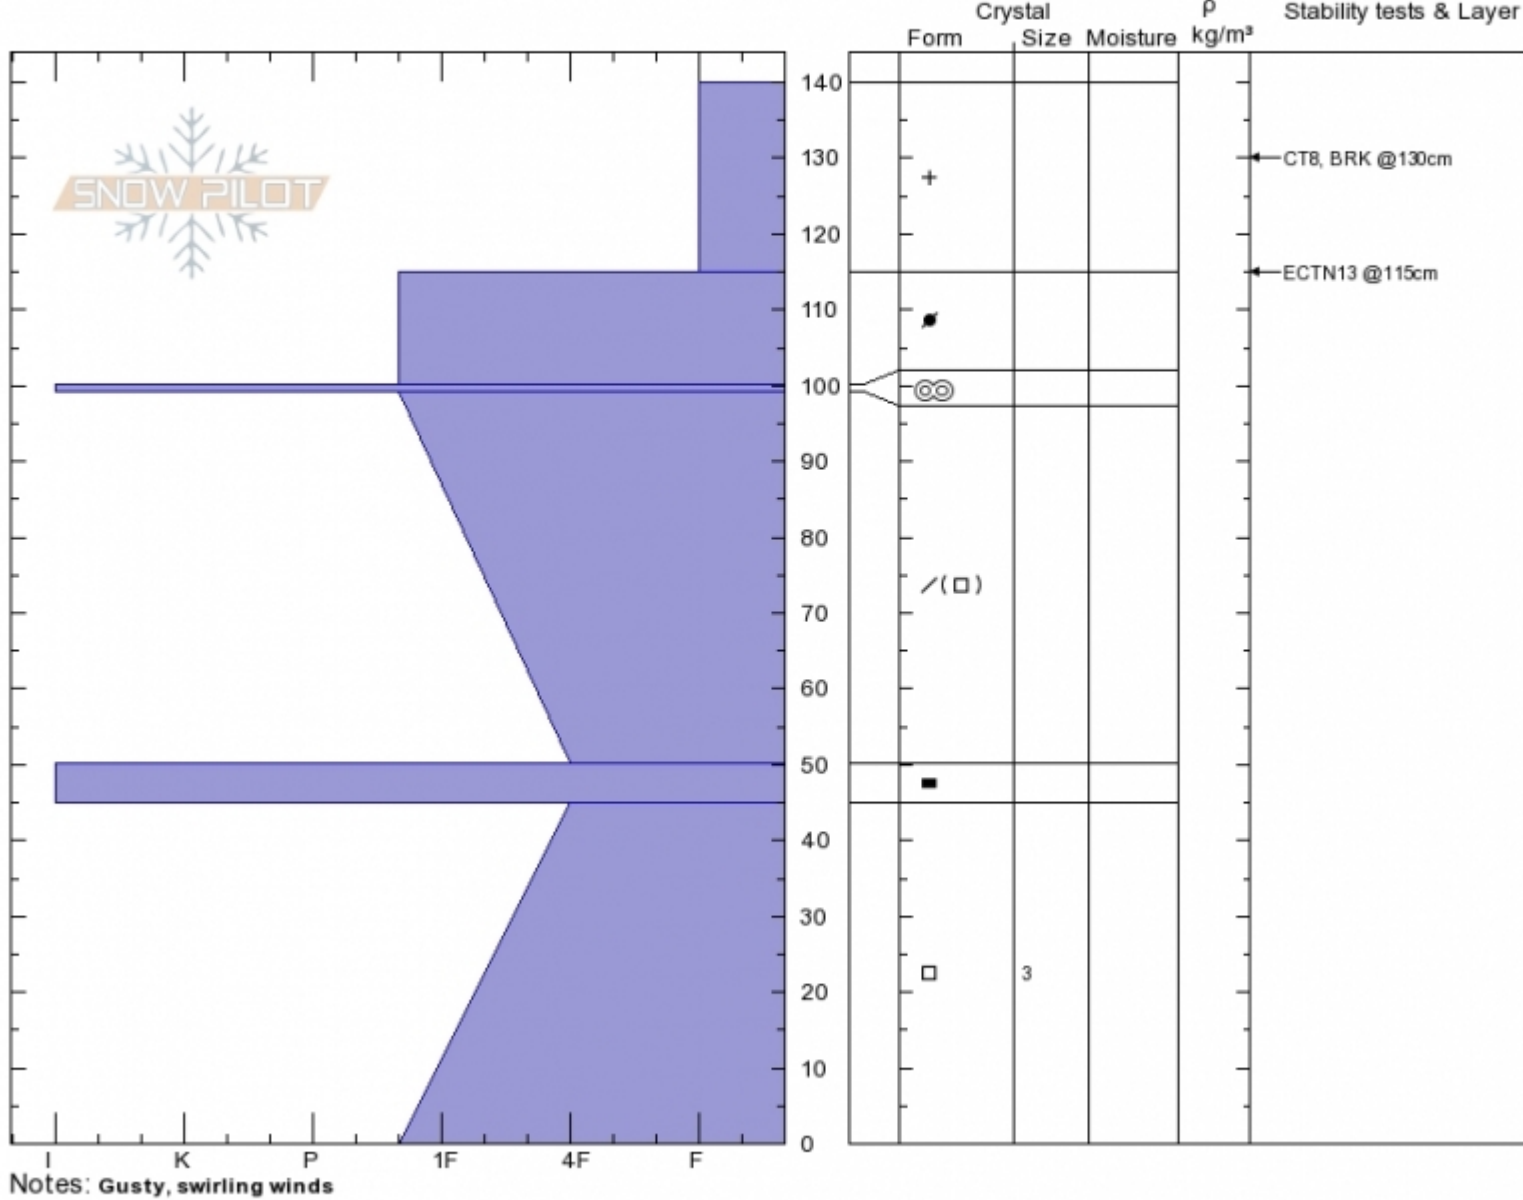

Flathead Pass South  
Bridger Range  
MT

Ryan Locati  
02/04/2020 - 12:00pm  
Co-ord:  
Slope Angle: 19°  
Wind Loading: **yes**

Stability: **Poor**  
Air Temperature: 20°C  
Sky Cover: **CLR**  
Precipitation: **NO**  
Wind: **Moderate**

HS:140 Layer Notes:  
PF:100 100-99cm:Problematic layer  
PS:15

Specifics: Collapsing, localized; Cracking; Recent activity on similar slopes; Recent activity on different slopes

Advisory Region  
Bridger Range  
Longitude  
-111.02W  
Latitude  
45.97N

**Avalanche Details:** [Collapsing, cracking and recent natural avalanche in northern Bridgers](#)  
Bridger Range, 2020-02-04