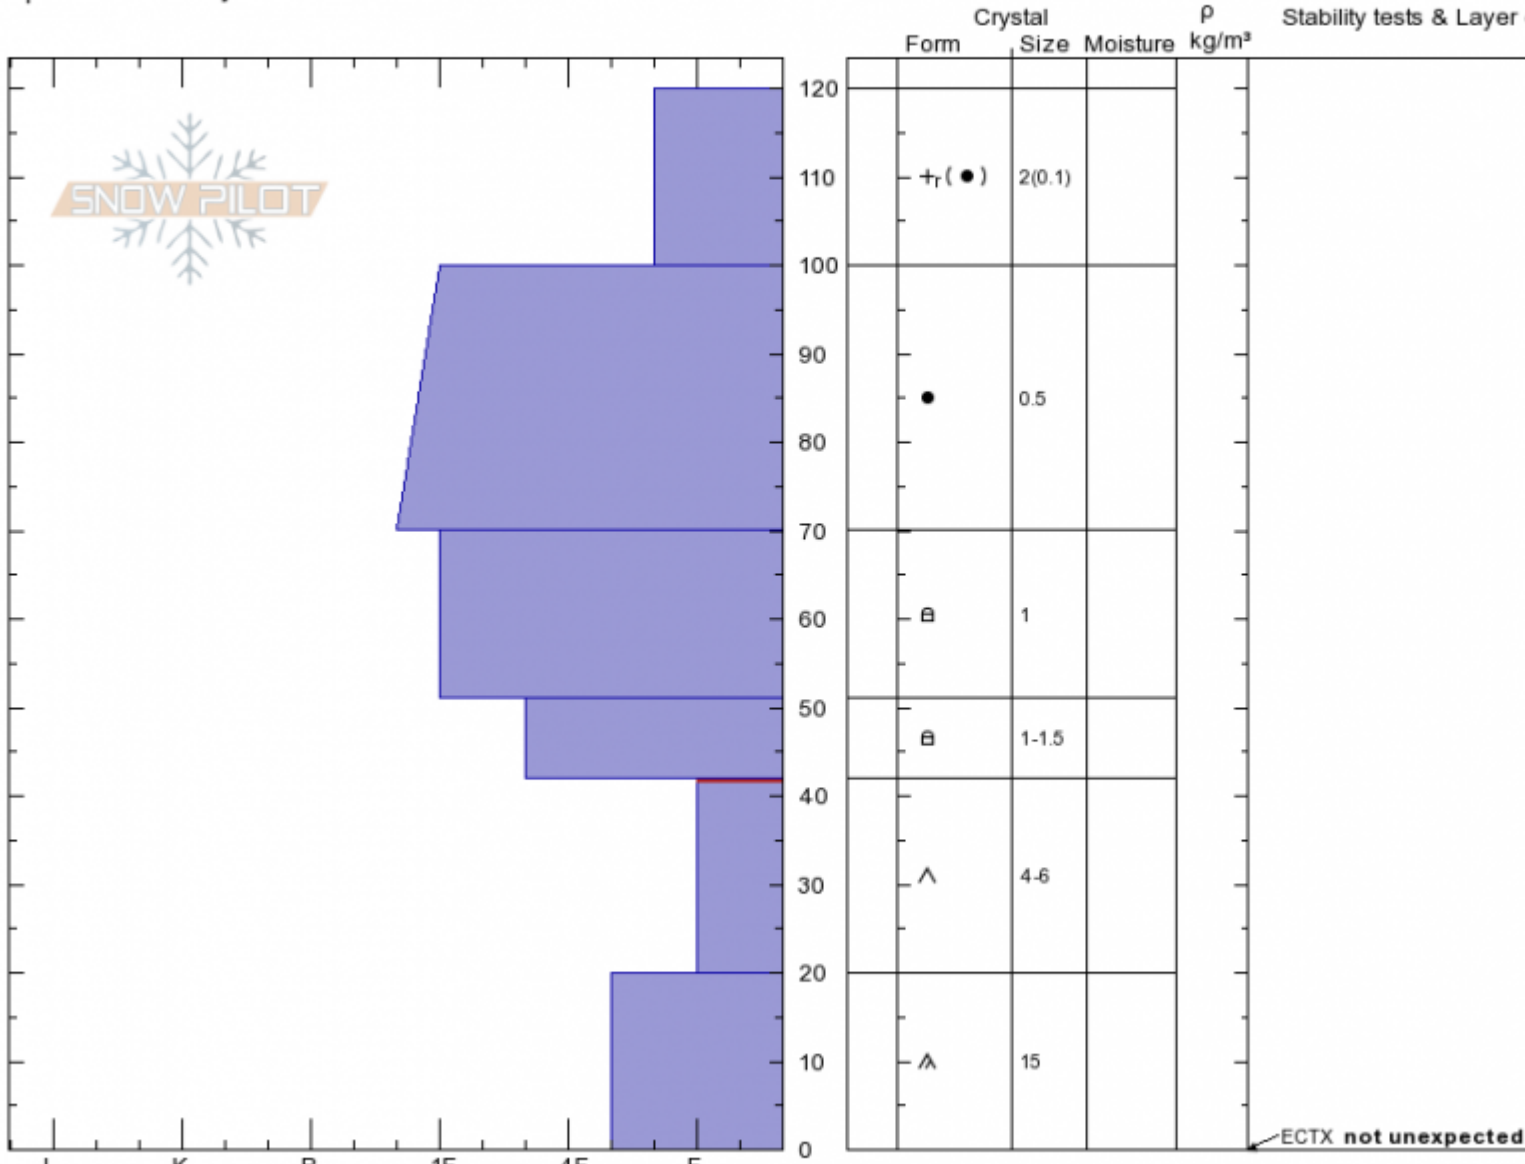

Groomer Crown Profile Doug Chabot-Admin
Gallatin Range-N 02/28/2020 - 11:30am
MT Co-ord: 45.38528N, -111.06987W
 Elevation: 7802 ft Slope Angle: 38°
 Aspect: 270° Wind Loading: no
 Specifics: Pit is adjacent to avalanche: crown

Stability: **Poor**
 Air Temperature: **0.5°C**
 Sky Cover: **CLR**
 Precipitation: **NO**
 Wind: **Calm**

HS:120 Layer Notes:
 42-20cm: **Problematic layer**

Notes: This avalanche was triggered by a groomer at 8:15 p.m. on 2/27. Info is here: <https://www.mtavalanche.com/node/22269>

Advisory Region
 Northern Gallatin
 Longitude
 -111.22W
 Latitude
 45.45N

Avalanche Details: [Snowcat triggered avalanche in Swan Creek](#)
 Northern Gallatin, 2020-02-29