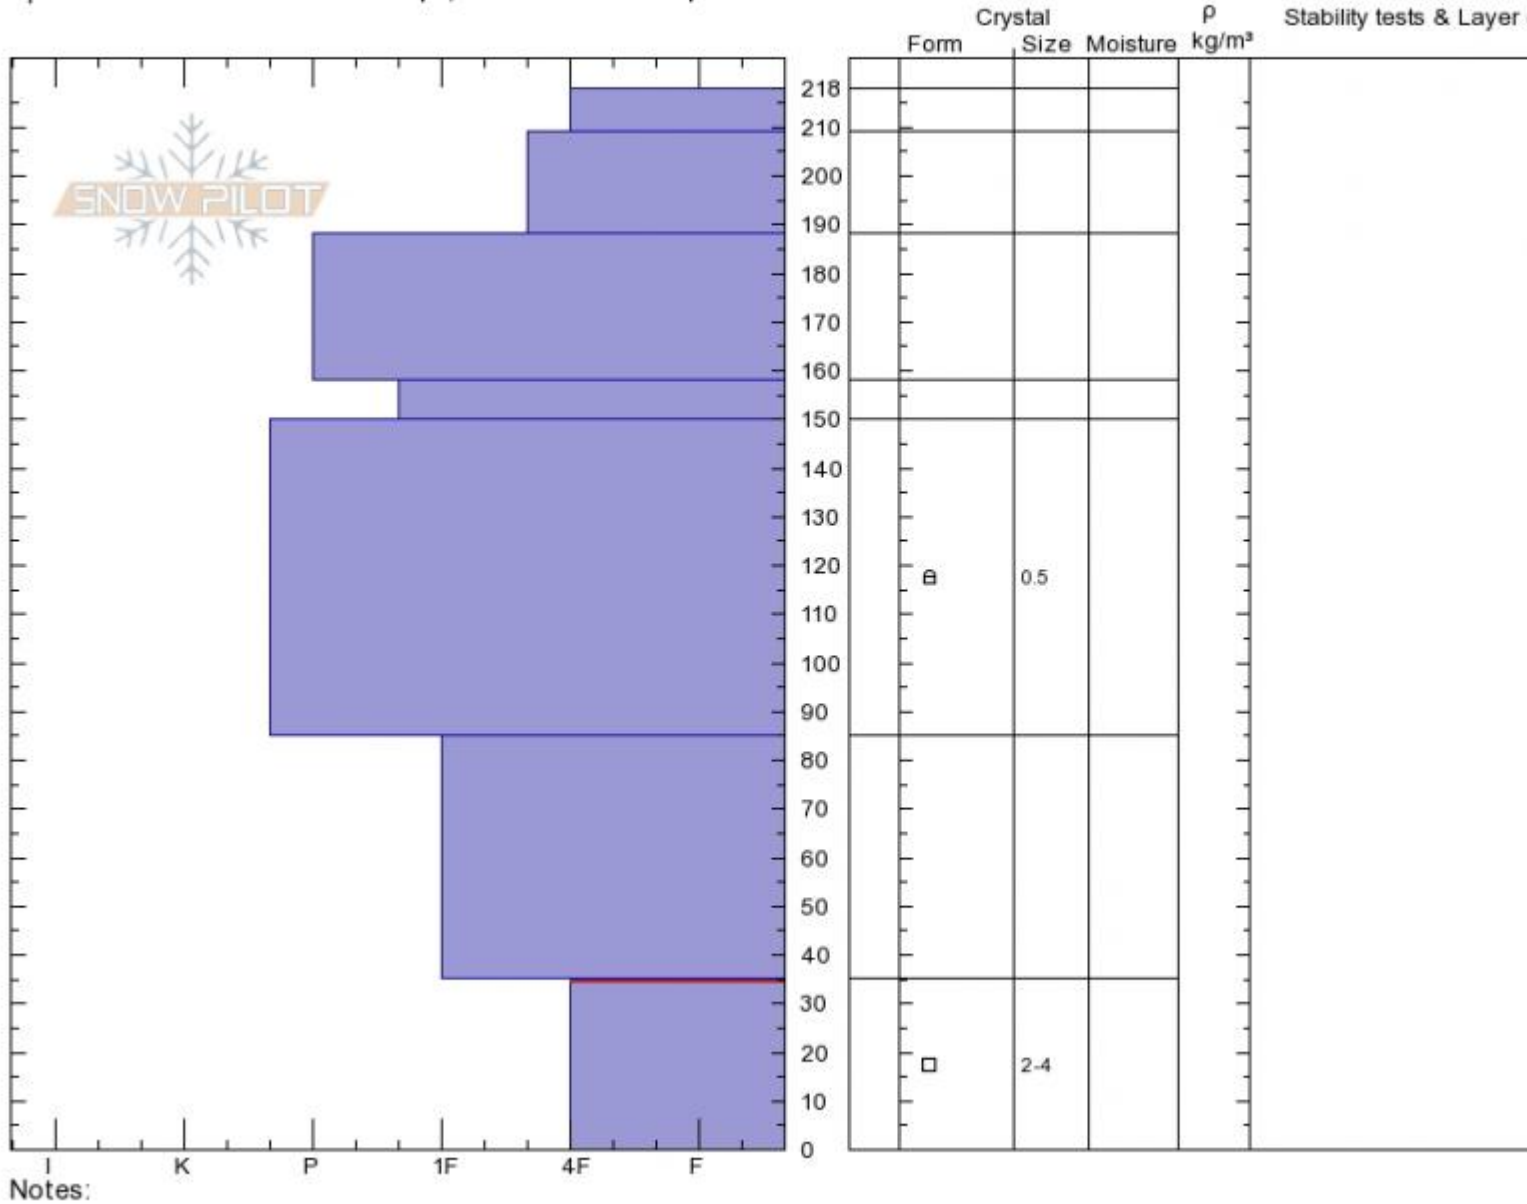

Lionhead
Lionhead Range
MT
 Elevation: **8800 ft**
 Aspect: **90°**
 Specifics: **Snowmobile tracks on slope; We snowmobiled slope**

Ian Hoyer
03/05/2020 - 12:00pm
 Co-ord: **44.72613N, -111.31869W**
 Slope Angle: **30°**
 Wind Loading: **no**

Stability: **Good**
 Air Temperature:
 Sky Cover: **CLR**
 Precipitation: **NO**
 Wind: **Calm**

HS:**218** Layer Notes:
 PF:**15** 35.0cm:**Problematic layer**

Advisory Region
 Lionhead Range
 Longitude
 -111.32W
 Latitude
 44.71N
 Lionhead Range, 2020-03-07