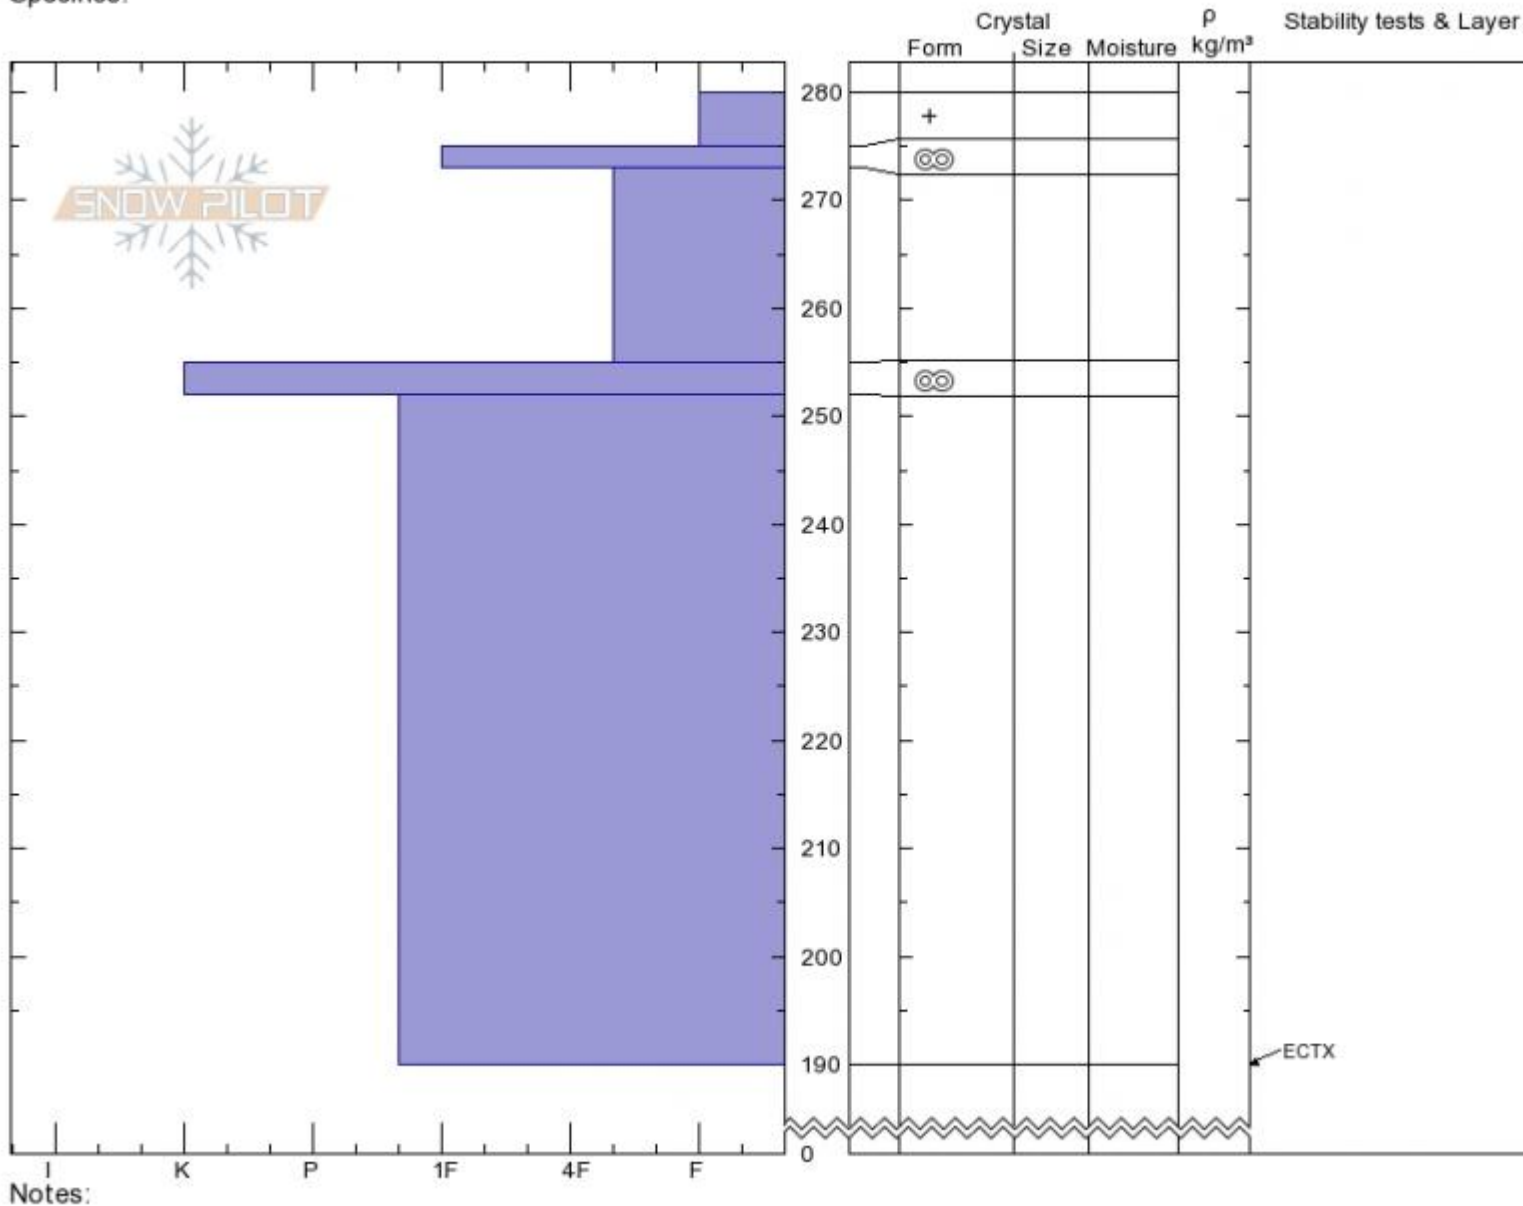

The Throne
Bridger Range
MT
 Elevation: **8300 ft**
 Aspect: **105°**
 Specifics:

Ian Hoyer
03/12/2020 - 12:00pm
 Co-ord: **45.88228N, -110.95212W**
 Slope Angle: **22°**
 Wind Loading:

Stability: **Good**
 Air Temperature:
 Sky Cover: **BKN**
 Precipitation: **NO**
 Wind: **Calm**

HS:280 Layer Notes:

Advisory Region
 Bridger Range
 Longitude
 -110.95W
 Latitude
 45.88N
 Bridger Range, 2020-03-14