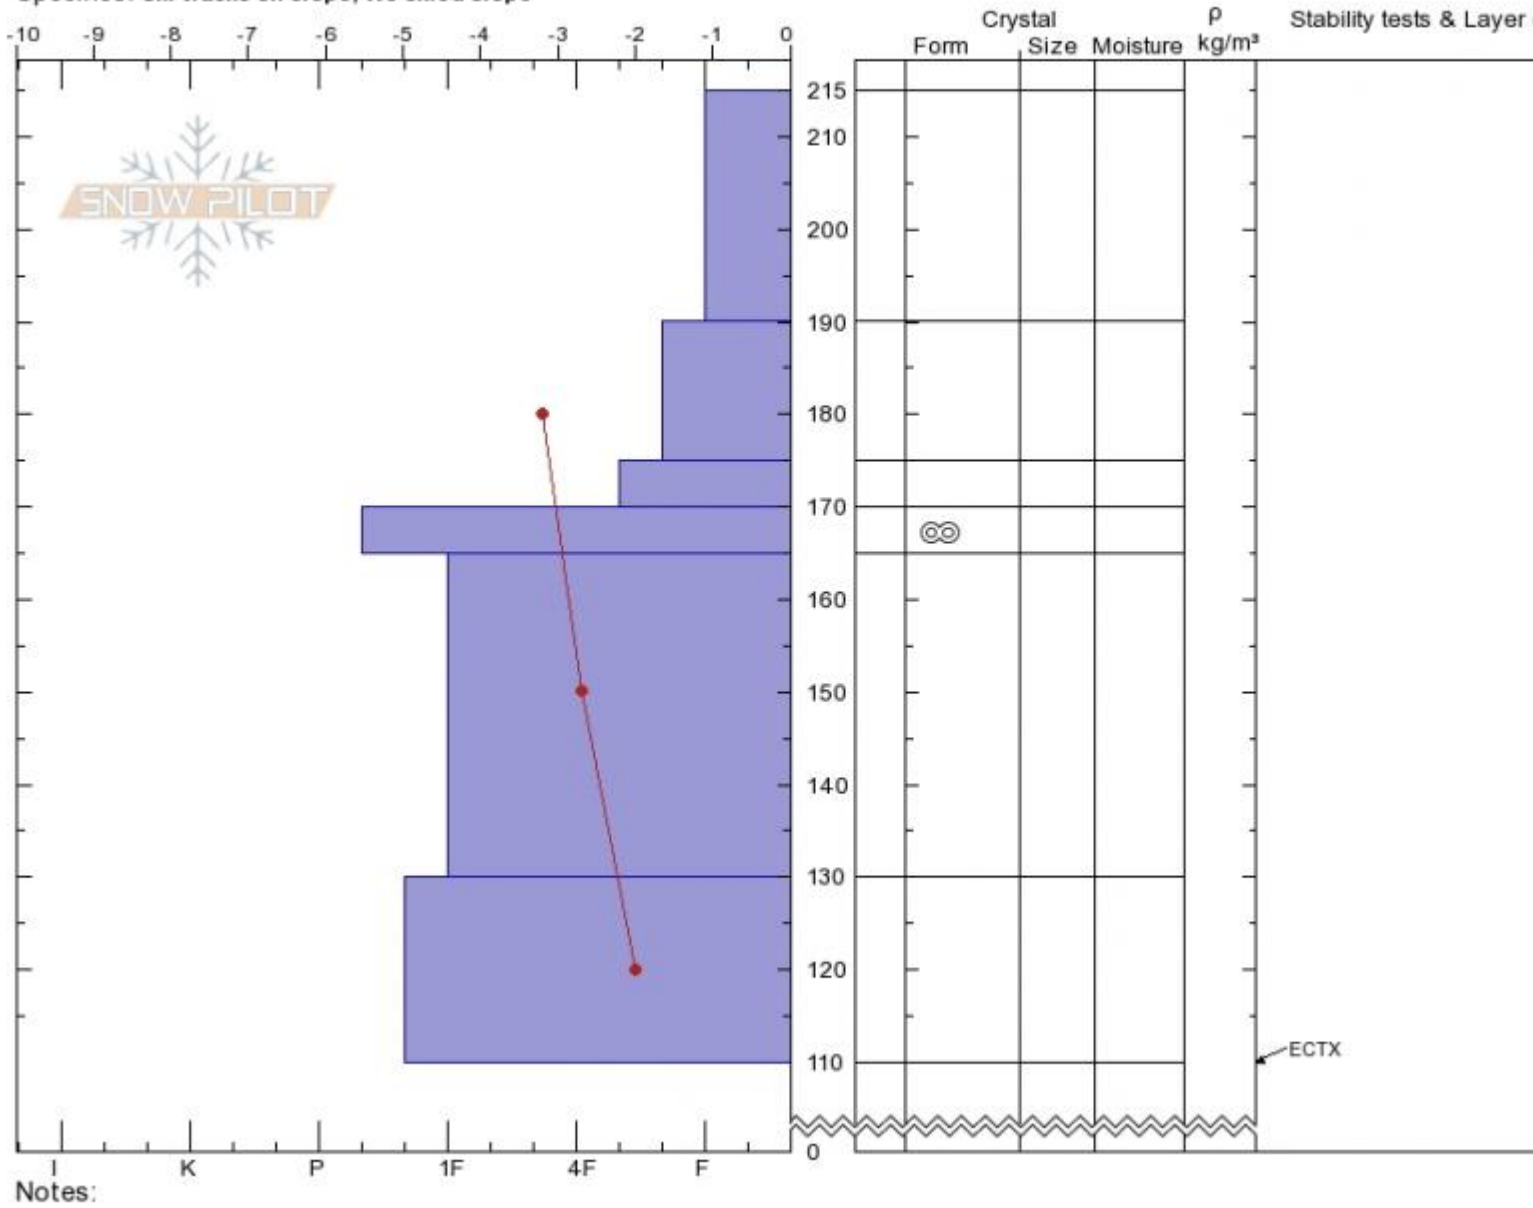

Spankys  
 Madison Range-N  
 MT  
 Elevation: 9300 ft  
 Aspect: 70°  
 Specifics: Ski tracks on slope; We skied slope

Spencer Jonas  
 03/15/2020 - 11:30am  
 Co-ord: 45.32909N, -111.38120W  
 Slope Angle: 33°  
 Wind Loading: no

Stability: **Good**  
 Air Temperature:  
 Sky Cover: **OVC**  
 Precipitation:  
 Wind: **Calm**

HS:215 Layer Notes:

Notes:  
 Advisory Region  
 Northern Madison  
 Longitude  
 -111.38W  
 Latitude  
 45.35N  
 Northern Madison, 2020-03-15