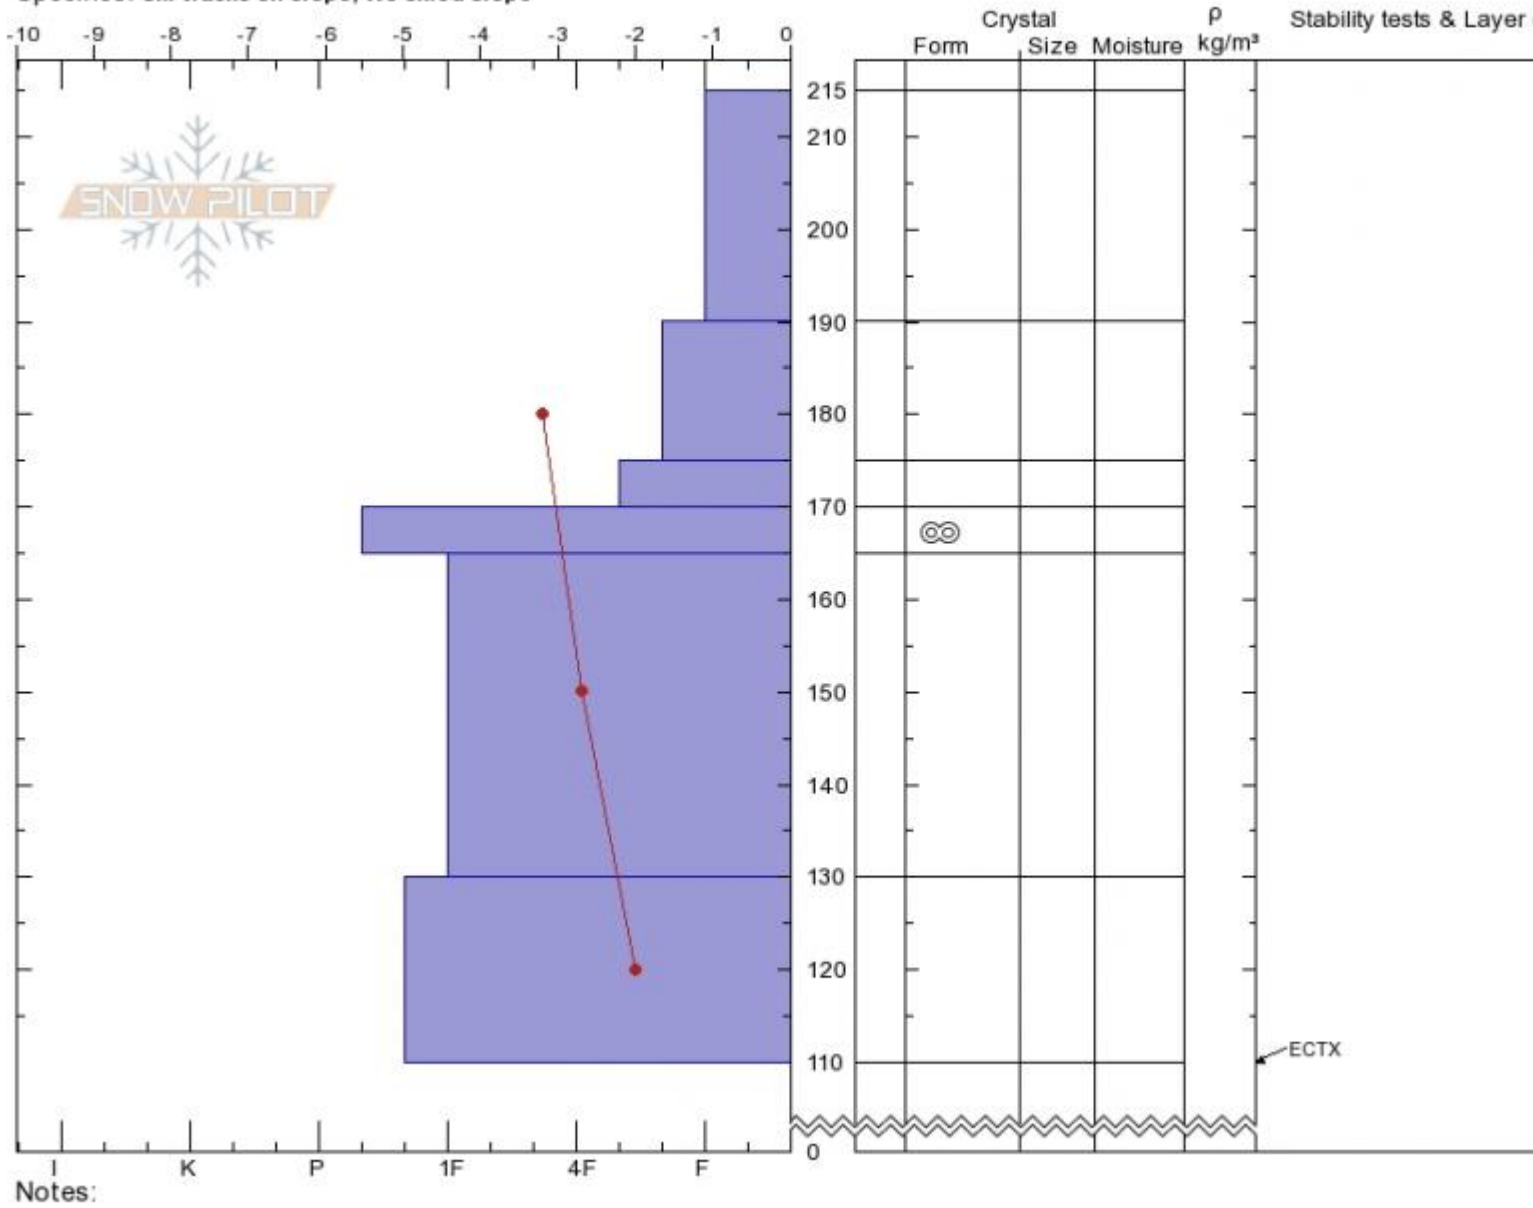

Spankys
 Madison Range-N
 MT
 Elevation: 9300 ft
 Aspect: 70°
 Specifics: Ski tracks on slope; We skied slope

Spencer Jonas
 03/15/2020 - 11:30am
 Co-ord: 45.32909N, -111.38120W
 Slope Angle: 33°
 Wind Loading: no

Stability: **Good**
 Air Temperature:
 Sky Cover: **OVC**
 Precipitation:
 Wind: **Calm**

HS:215 Layer Notes:

Notes:
 Advisory Region
 Northern Madison
 Longitude
 -111.38W
 Latitude
 45.35N
 Northern Madison, 2020-03-15