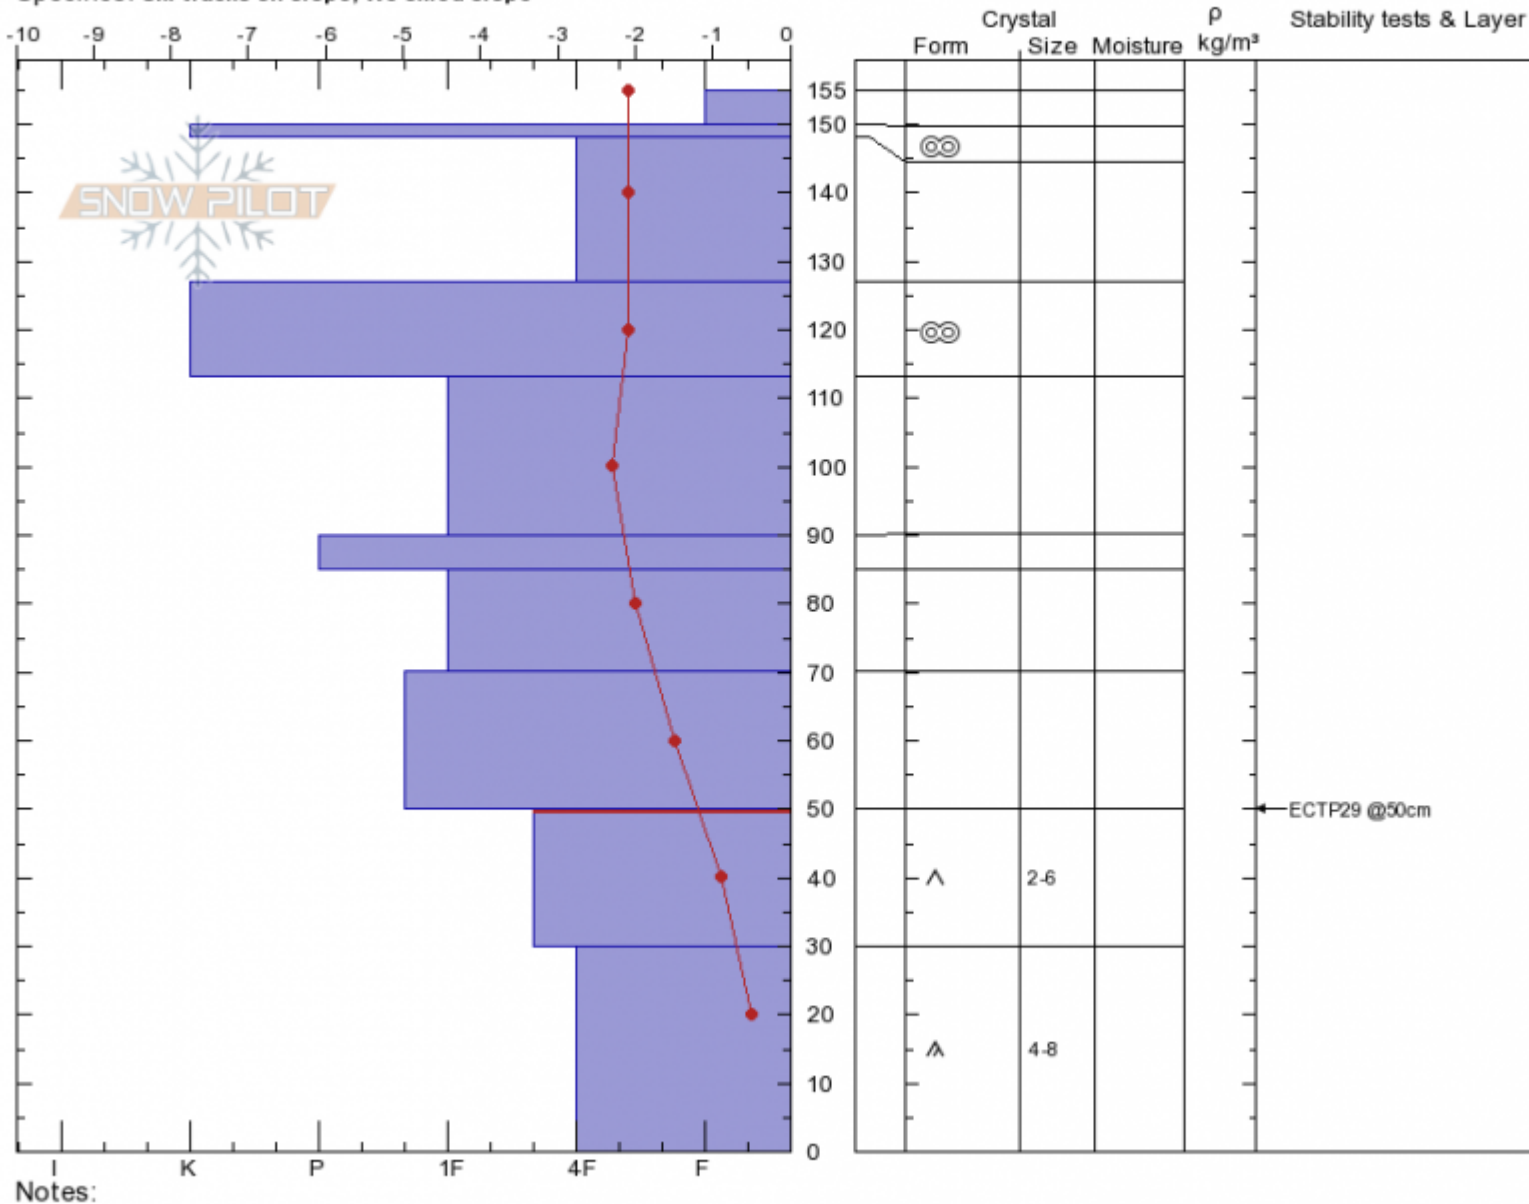

**Bacon Rind Meadow**  
**Madison Range-S**  
**MT**  
 Elevation: **8691 ft**  
 Aspect: **95°**  
 Specifics: **Ski tracks on slope; We skied slope**

**Doug Chabot-Admin**  
**03/18/2020 - 11:45am**  
 Co-ord: **44.96777N, -111.09633W**  
 Slope Angle: **17°**  
 Wind Loading:

Stability: **Good**  
 Air Temperature: **-4°C**  
 Sky Cover: **OVC**  
 Precipitation: **S1**  
 Wind:

HS: **155**    Layer Notes:  
 50-30cm: **Problematic layer**

Notes:  
 Advisory Region  
 Southern Madison  
 Longitude  
 -111.10W  
 Latitude  
 44.96N  
 Southern Madison, 2020-03-18