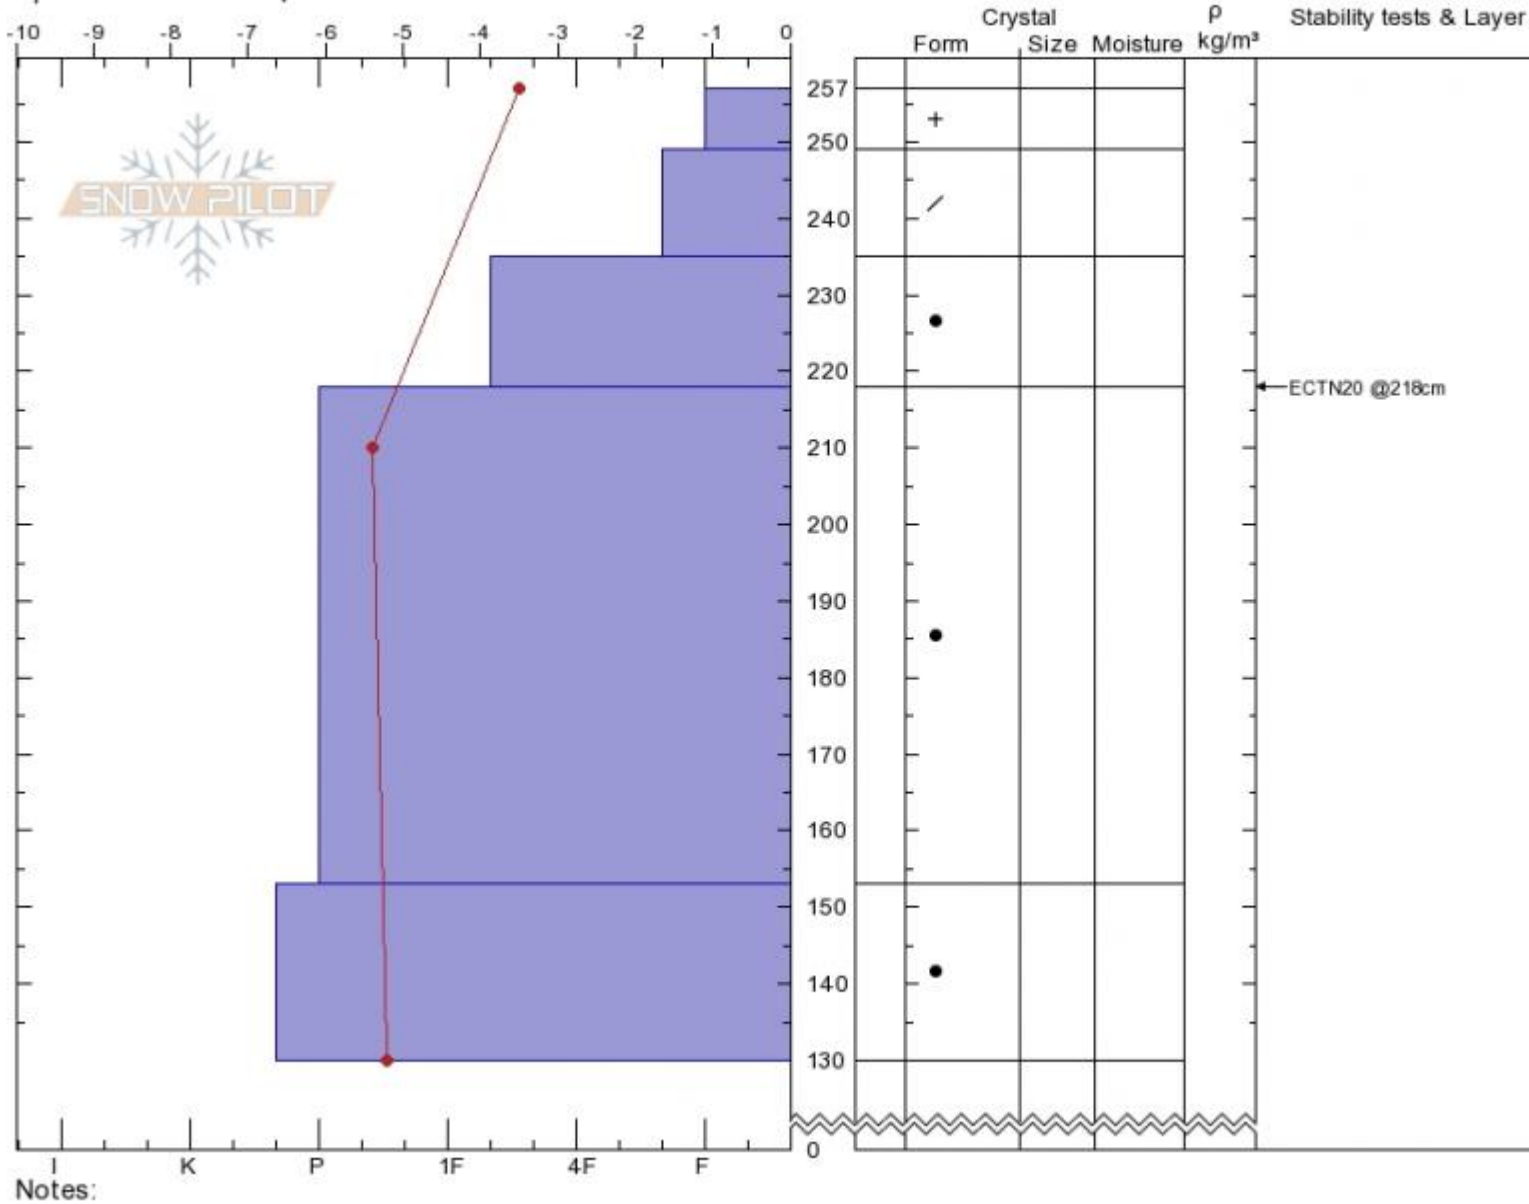

East of Koch Low
Madison Range-S
MT
 Elevation: **8800 ft**
 Aspect: **15°**
 Specifics: **We skied slope**

Dave Zinn
03/21/2020 - 12:00pm
 Co-ord: **45.04380N, -111.42141W**
 Slope Angle: **27°**
 Wind Loading: **previous**

Stability: **Good**
 Air Temperature: **-3°C**
 Sky Cover: **CLR**
 Precipitation: **NO**
 Wind: **Light Breeze**

HS:**257** Layer Notes:
 PF:**20**

Advisory Region
 Southern Madison
 Longitude
 -111.42W
 Latitude
 45.04N
 Southern Madison, 2020-03-21