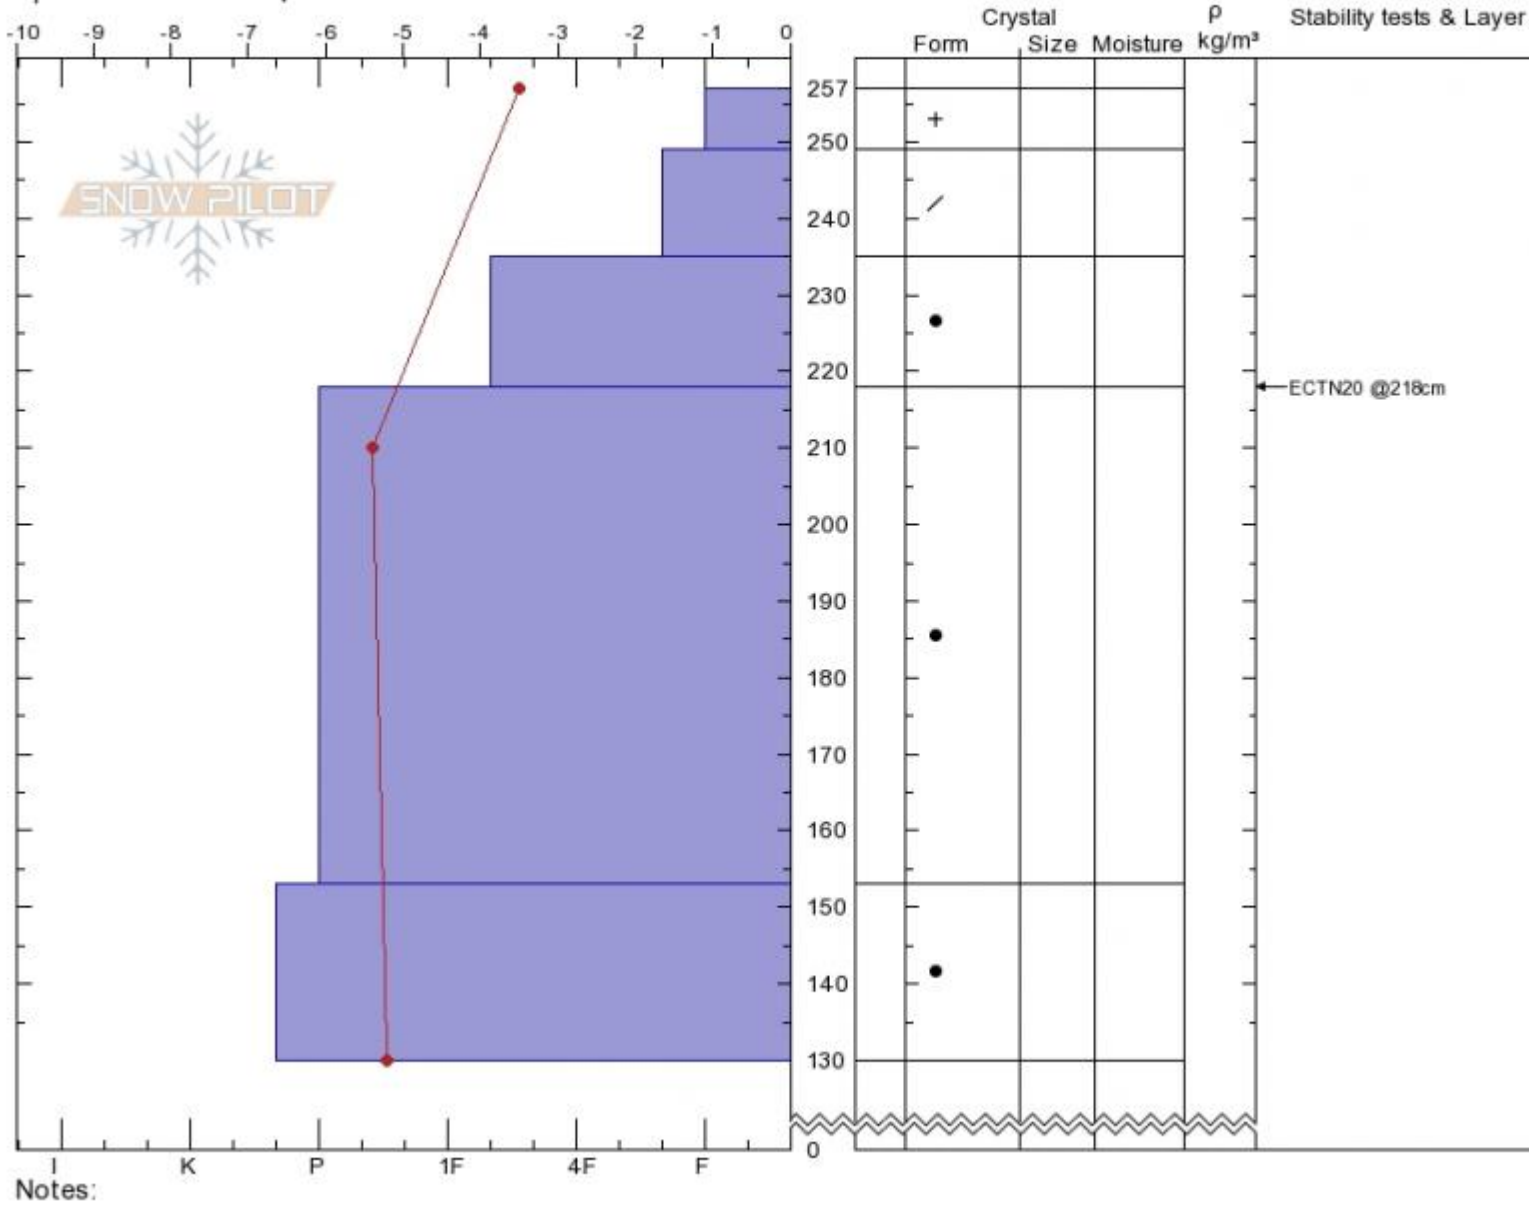

East of Koch Low  
 Madison Range-S  
 MT  
 Elevation: 8800 ft  
 Aspect: 15°  
 Specifics: We skied slope

Dave Zinn  
 03/21/2020 - 12:00pm  
 Co-ord: 45.04380N, -111.42141W  
 Slope Angle: 27°  
 Wind Loading: previous

Stability: **Good**  
 Air Temperature: -3°C  
 Sky Cover: CLR  
 Precipitation: NO  
 Wind: **Light Breeze**

HS:257 Layer Notes:  
 PF:20

Advisory Region  
 Southern Madison  
 Longitude  
 -111.42W  
 Latitude  
 45.04N  
 Southern Madison, 2020-03-21