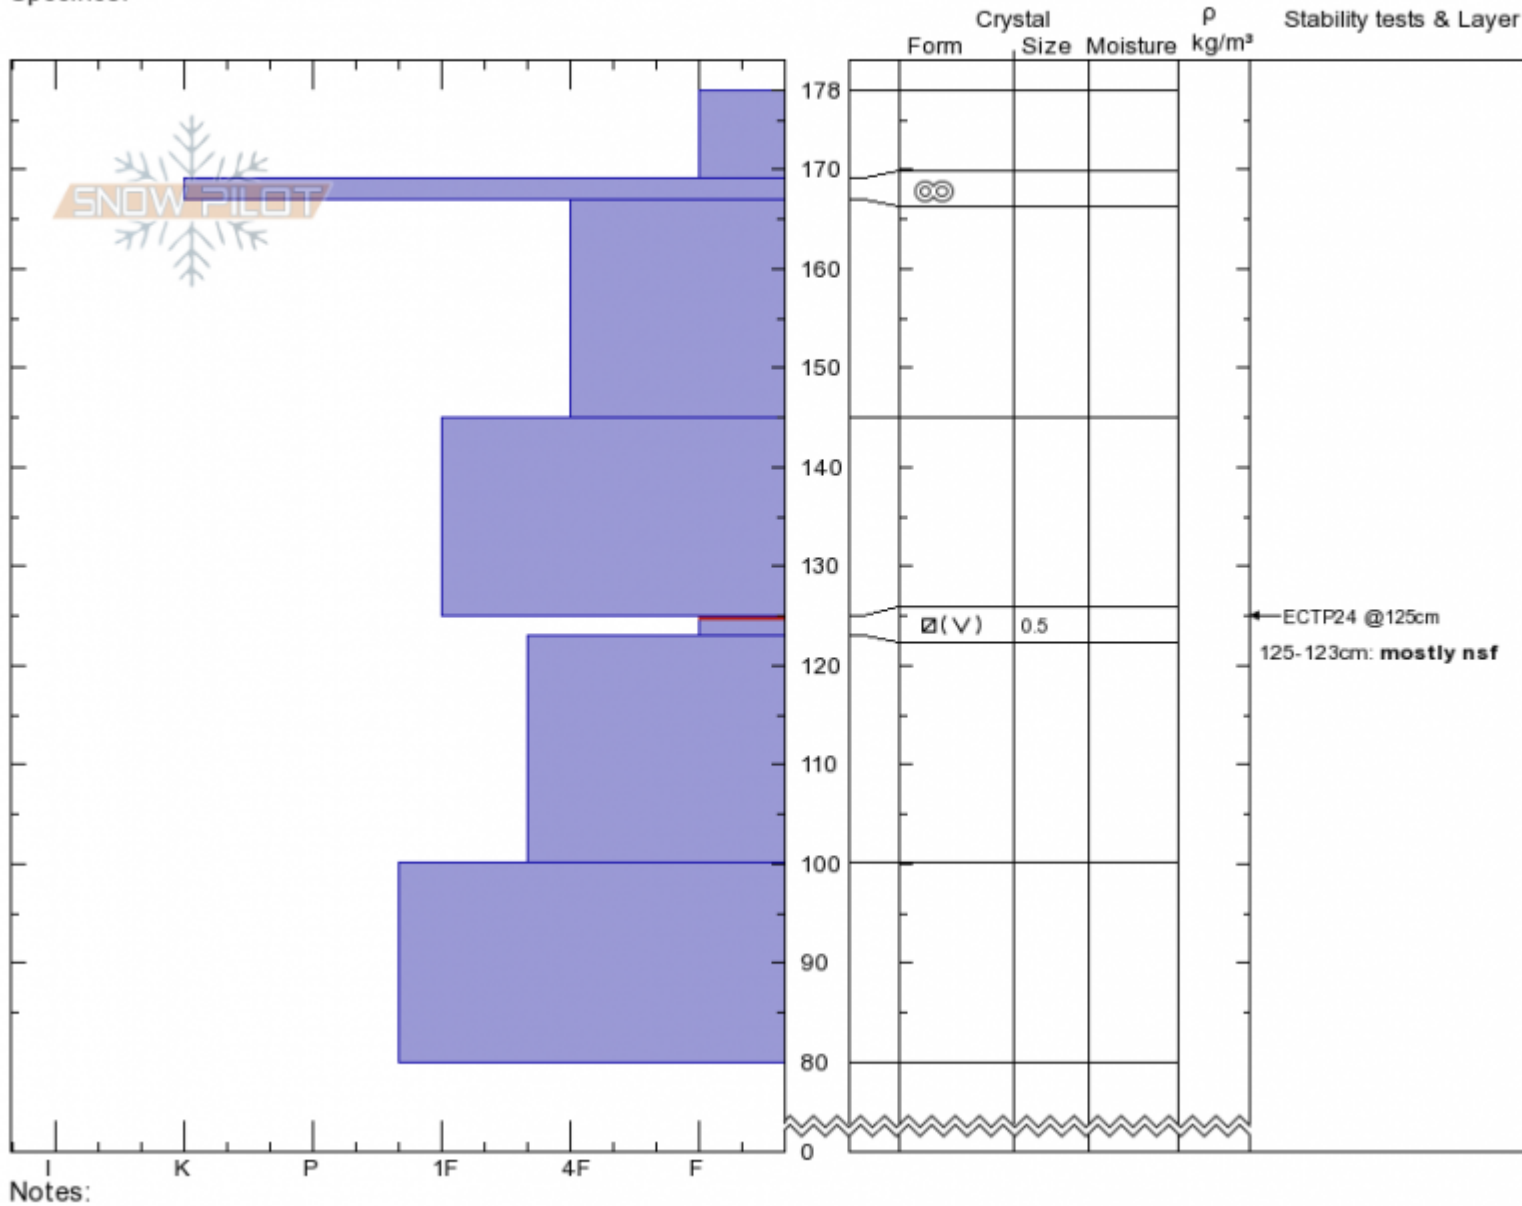

Marge
Lionhead Range
MT
 Elevation: **8918 ft**
 Aspect: **75°**
 Specifics:

Doug Chabot-Admin
03/27/2020 - 12:30pm
 Co-ord: **44.71511N, -111.31721W**
 Slope Angle: **28°**
 Wind Loading: **previous**

Stability: **Fair**
 Air Temperature: **2°C**
 Sky Cover: **SCT**
 Precipitation: **NO**
 Wind:

HS:178 Layer Notes:
 125-123cm: **mostly nsf**
 125-123cm: **Problematic layer**

Advisory Region
 Lionhead Range
 Longitude
 -111.32W
 Latitude
 44.71N
 Lionhead Range, 2020-03-28