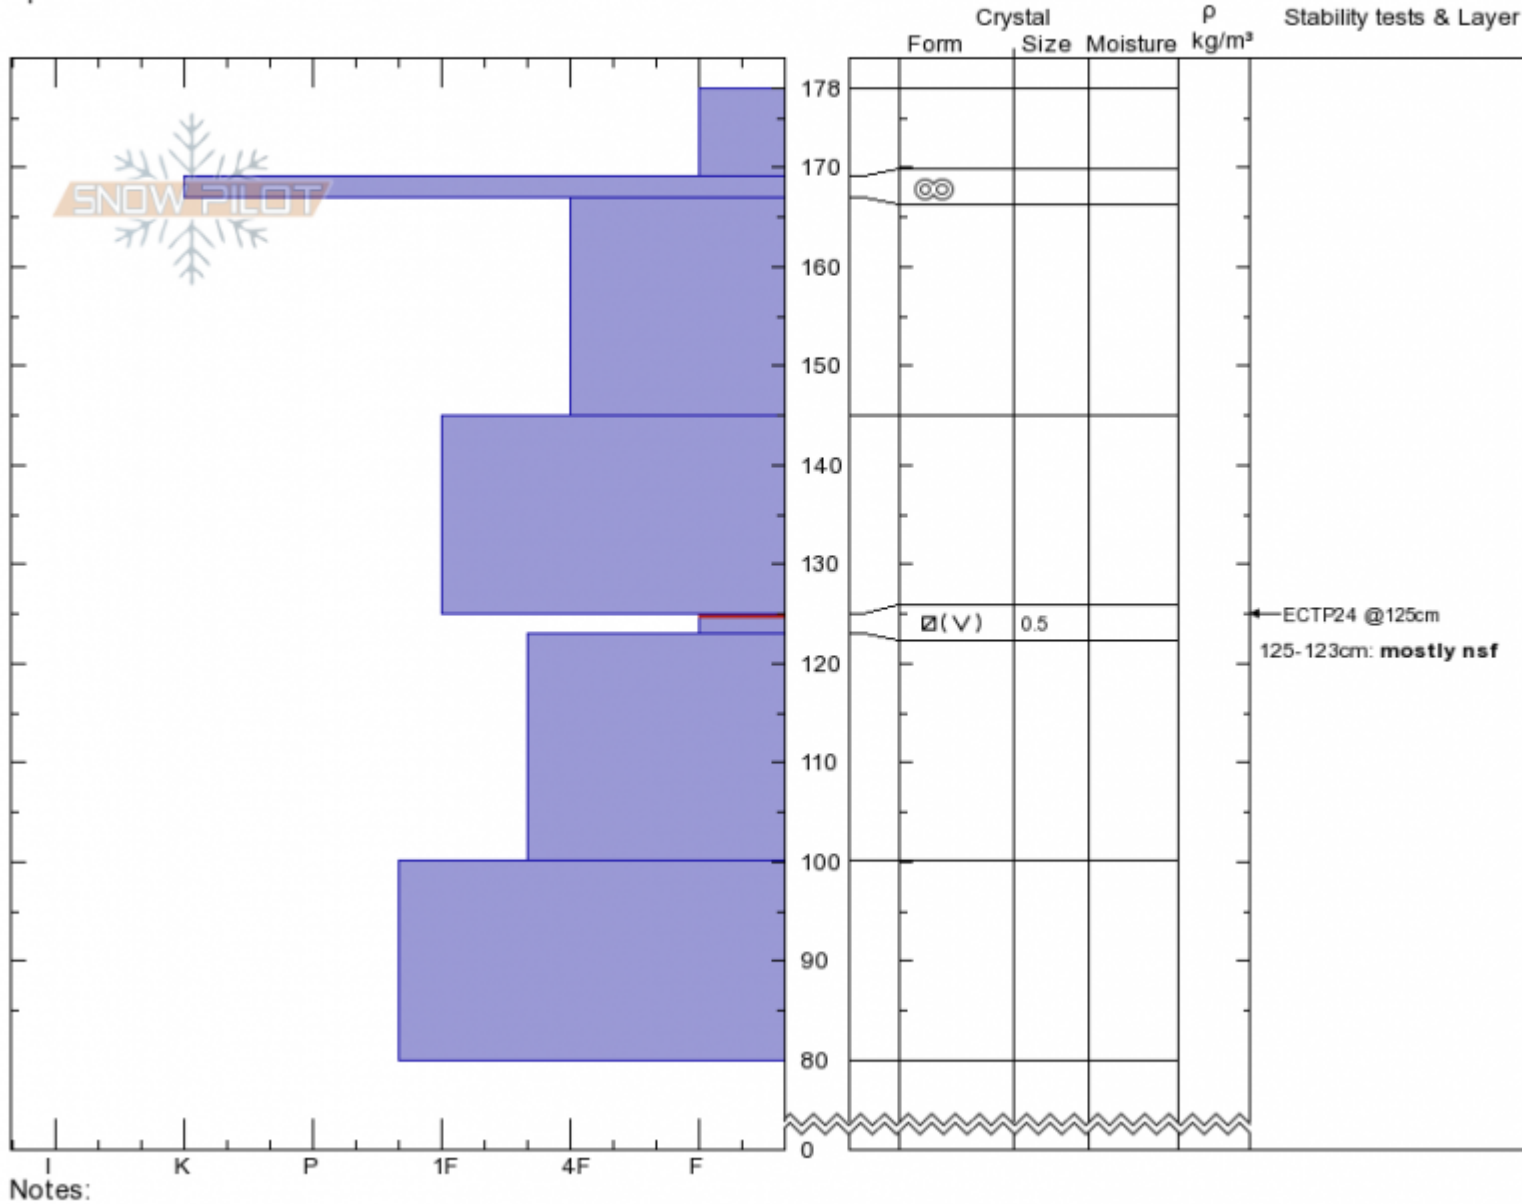

Marge
Lionhead Range
MT
 Elevation: **8918 ft**
 Aspect: **75°**
 Specifics:

Doug Chabot-Admin
03/27/2020 - 12:30pm
 Co-ord: **44.71511N, -111.31721W**
 Slope Angle: **28°**
 Wind Loading: **previous**

Stability: **Fair**
 Air Temperature: **2°C**
 Sky Cover: **SCT**
 Precipitation: **NO**
 Wind:

HS:178 Layer Notes:
 125-123cm: **mostly nsf**
 125-123cm: **Problematic layer**

Advisory Region
 Lionhead Range
 Longitude
 -111.32W
 Latitude
 44.71N
 Lionhead Range, 2020-03-28