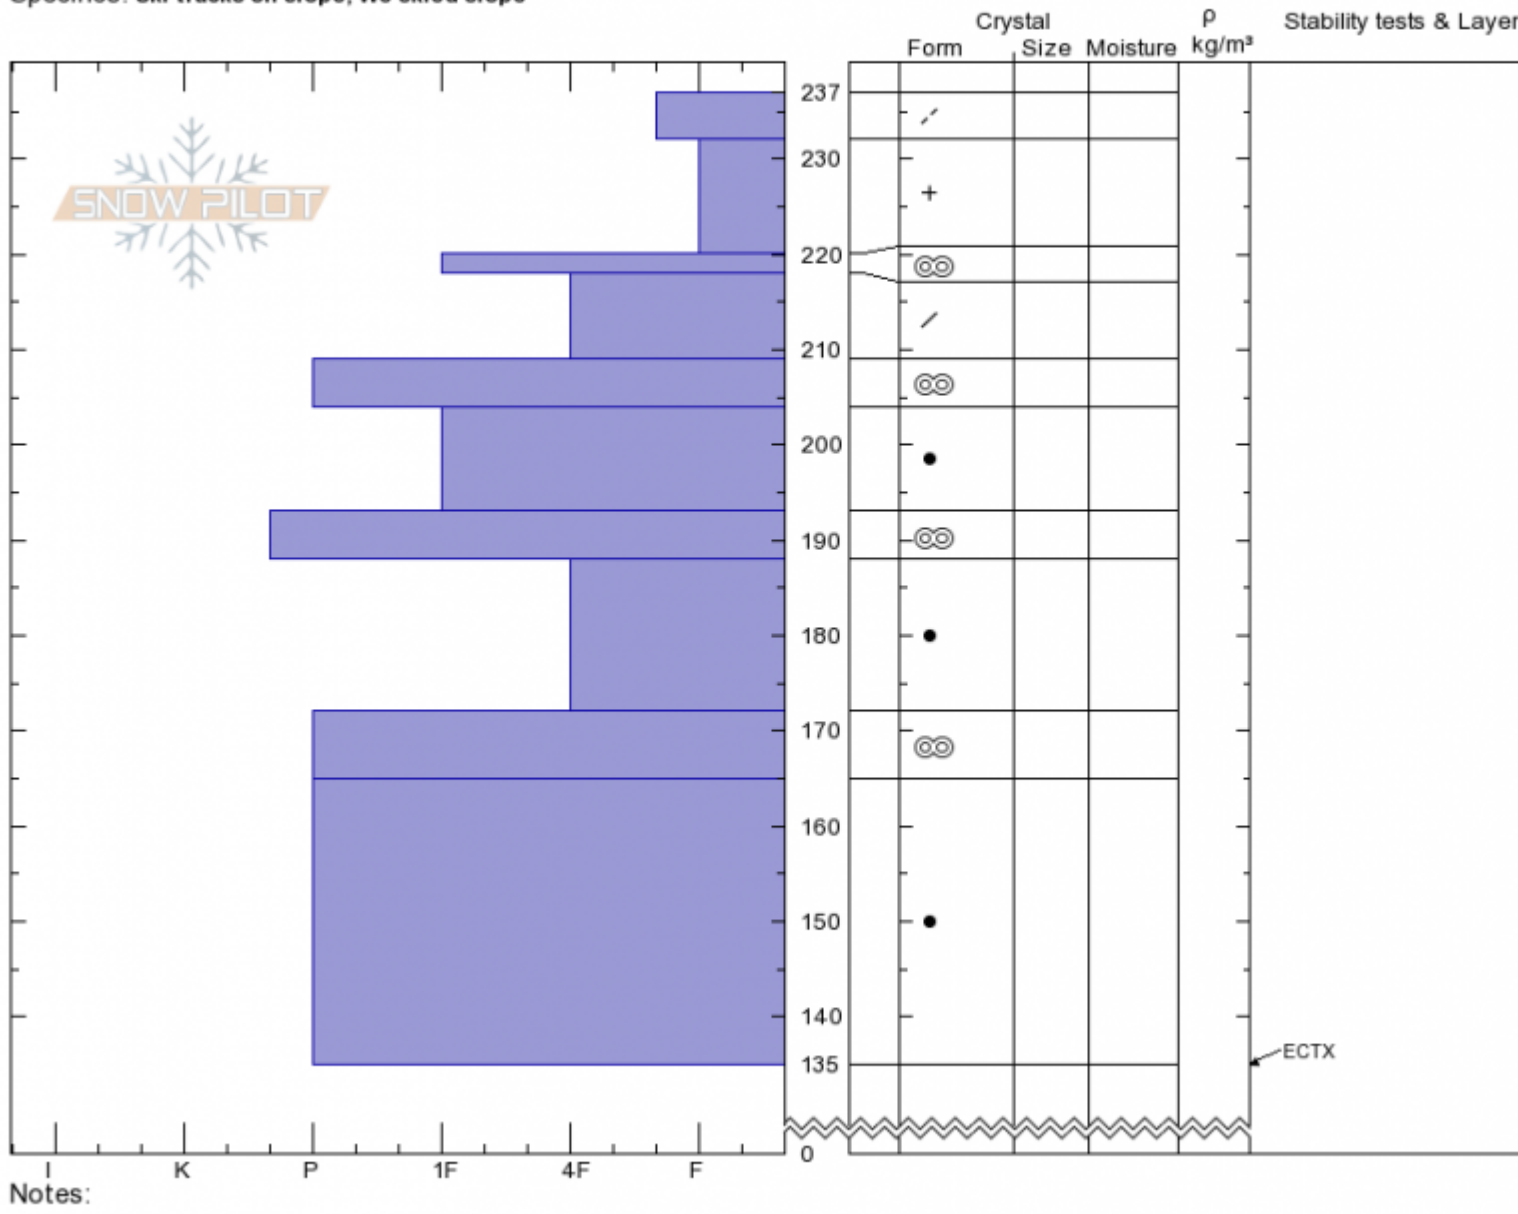

**Beehive Low**  
**Madison Range-N**  
**MT**  
 Elevation: **8681 ft**  
 Aspect: **250°**  
 Specifics: **Ski tracks on slope; We skied slope**

**Doug Chabot-Admin**  
**04/03/2020 - 10:10am**  
 Co-ord: **45.32324N, -111.38493W**  
 Slope Angle: **22°**  
 Wind Loading:

Stability: **Very Good**  
 Air Temperature: **-9°C**  
 Sky Cover: **CLR**  
 Precipitation: **NO**  
 Wind:

HS:237 Layer Notes:

Notes:  
 Advisory Region  
 Northern Madison  
 Longitude  
 -111.39W  
 Latitude  
 45.34N  
 Northern Madison, 2020-04-03