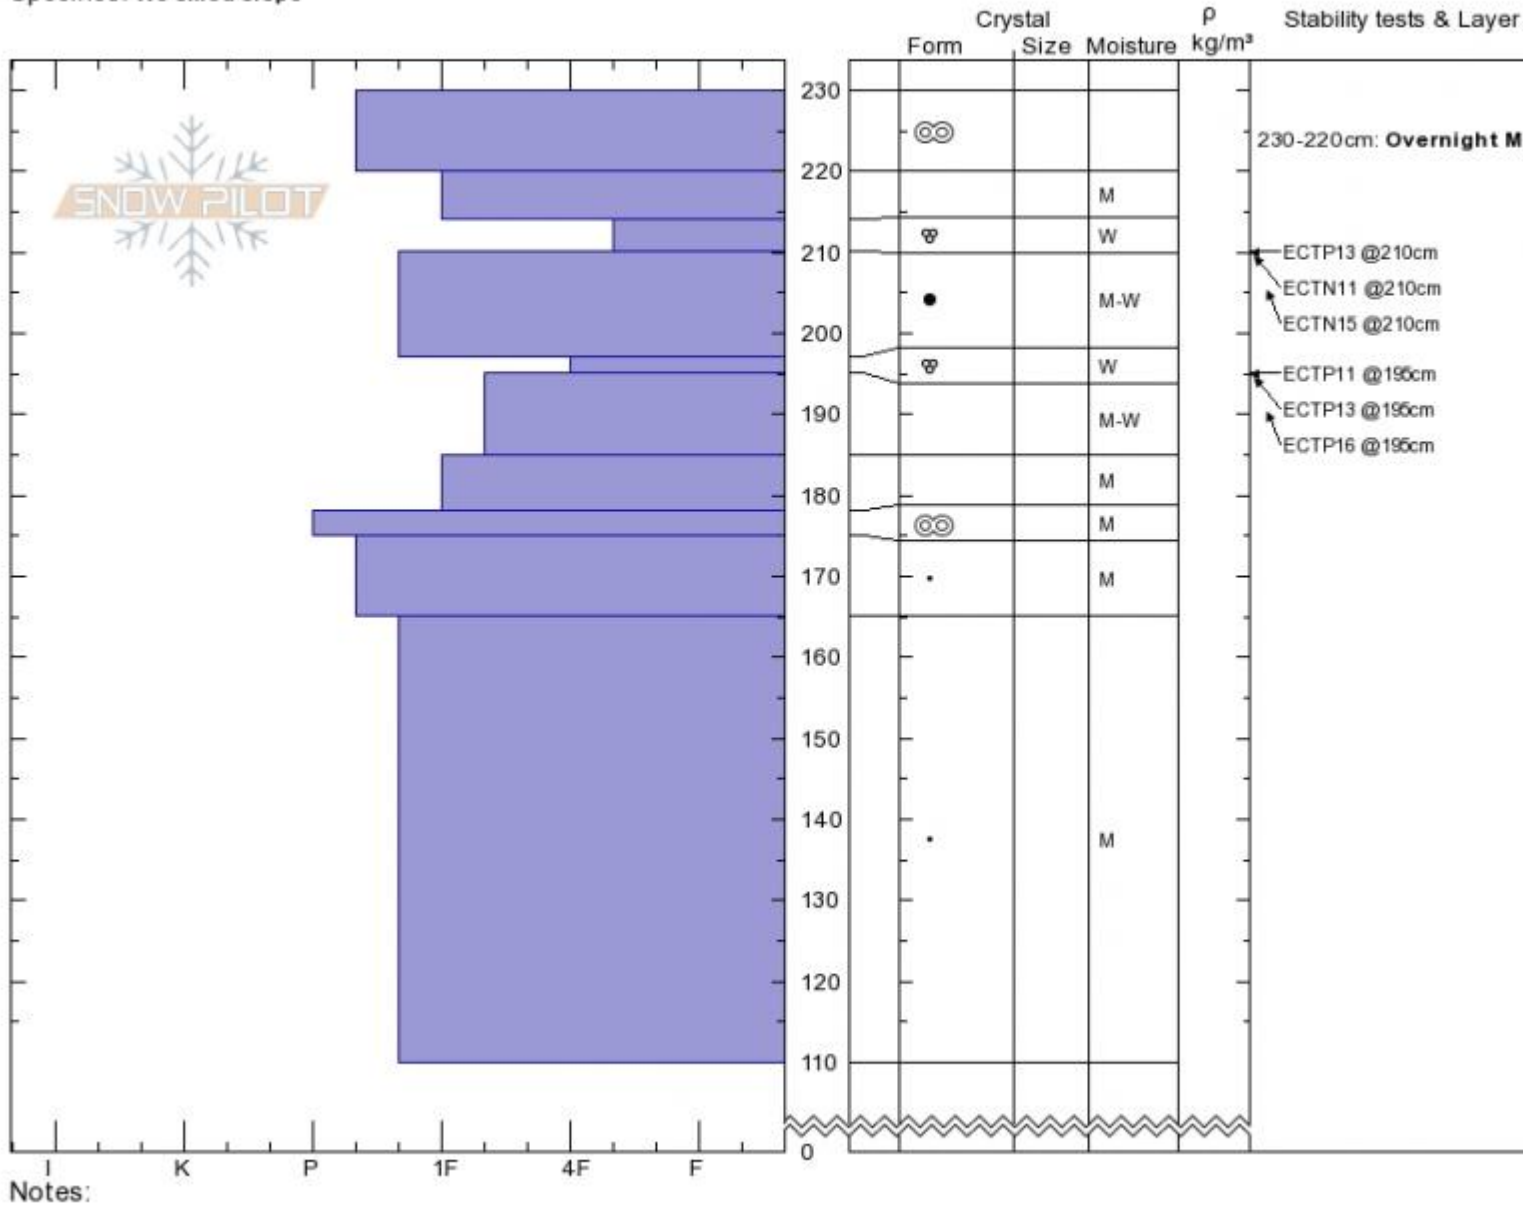

Fingers Meadow
Bridger Range
MT
 Elevation: **7879 ft**
 Aspect: **90°**
 Specifics: **We skied slope**

Alex Marienthal
04/08/2020 - 9:30am
 Co-ord: **45.80619N, -110.92669W**
 Slope Angle: **24°**
 Wind Loading: **no**

Stability: **Good**
 Air Temperature:
 Sky Cover: **CLR**
 Precipitation: **NO**
 Wind: **Calm**

HS:**230** Layer Notes:
 PF:**20** 230-220cm: **Overnight MFcr**
 PS:**2** 197-195cm: **Problematic layer**

Advisory Region
 Bridger Range
 Longitude
 -110.92W
 Latitude
 45.82N
 Bridger Range, 2020-04-08