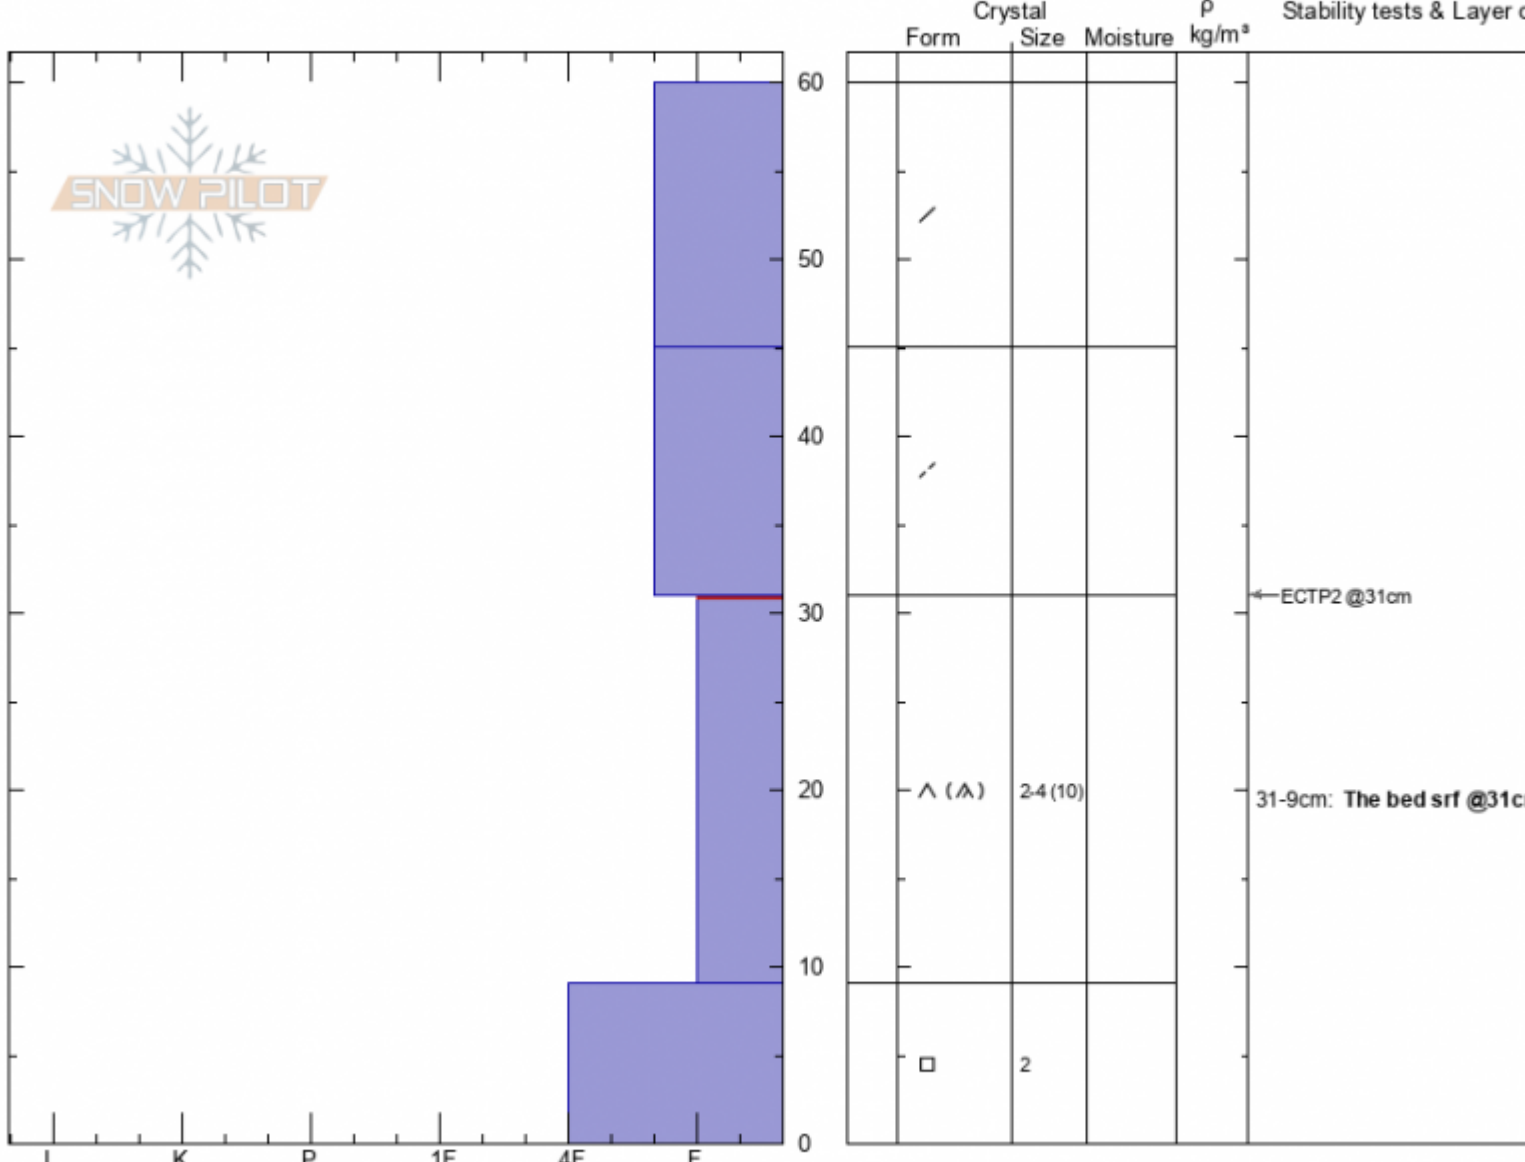

Ski Hill North
Lionhead Range
MT

Elevation: 8121 ft
Aspect: 60°

Doug Chabot-Admin
12/20/2020 - 12:30pm
Co-ord: 44.70338N, -111.29811W
Slope Angle: 24°
Wind Loading: no

Stability: **Poor**
Air Temperature: -7°C
Sky Cover: **OVC**
Precipitation: **S-1**
Wind: **SW Moderate**

HS: 60
Layer Notes:
31-9cm: The bed srf @31cm
31-9cm: Problematic layer

Specifics: Pit is adjacent to avalanche: other; Collapsing, widespread; Cracking; Recent avalanche activity on similar slopes; Instability rapidly ri

Notes: This pit was triggered with a whumpf about 30' away. Size was R1, D2 and was 200' wide and 3-400' slope distance. Steepest part of bed srf

Advisory Region
Lionhead Range
Longitude
-111.29W
Latitude
44.70N

Avalanche Details: [Two skier triggered slides at Lionhead](#)
Lionhead Range, 2020-12-20