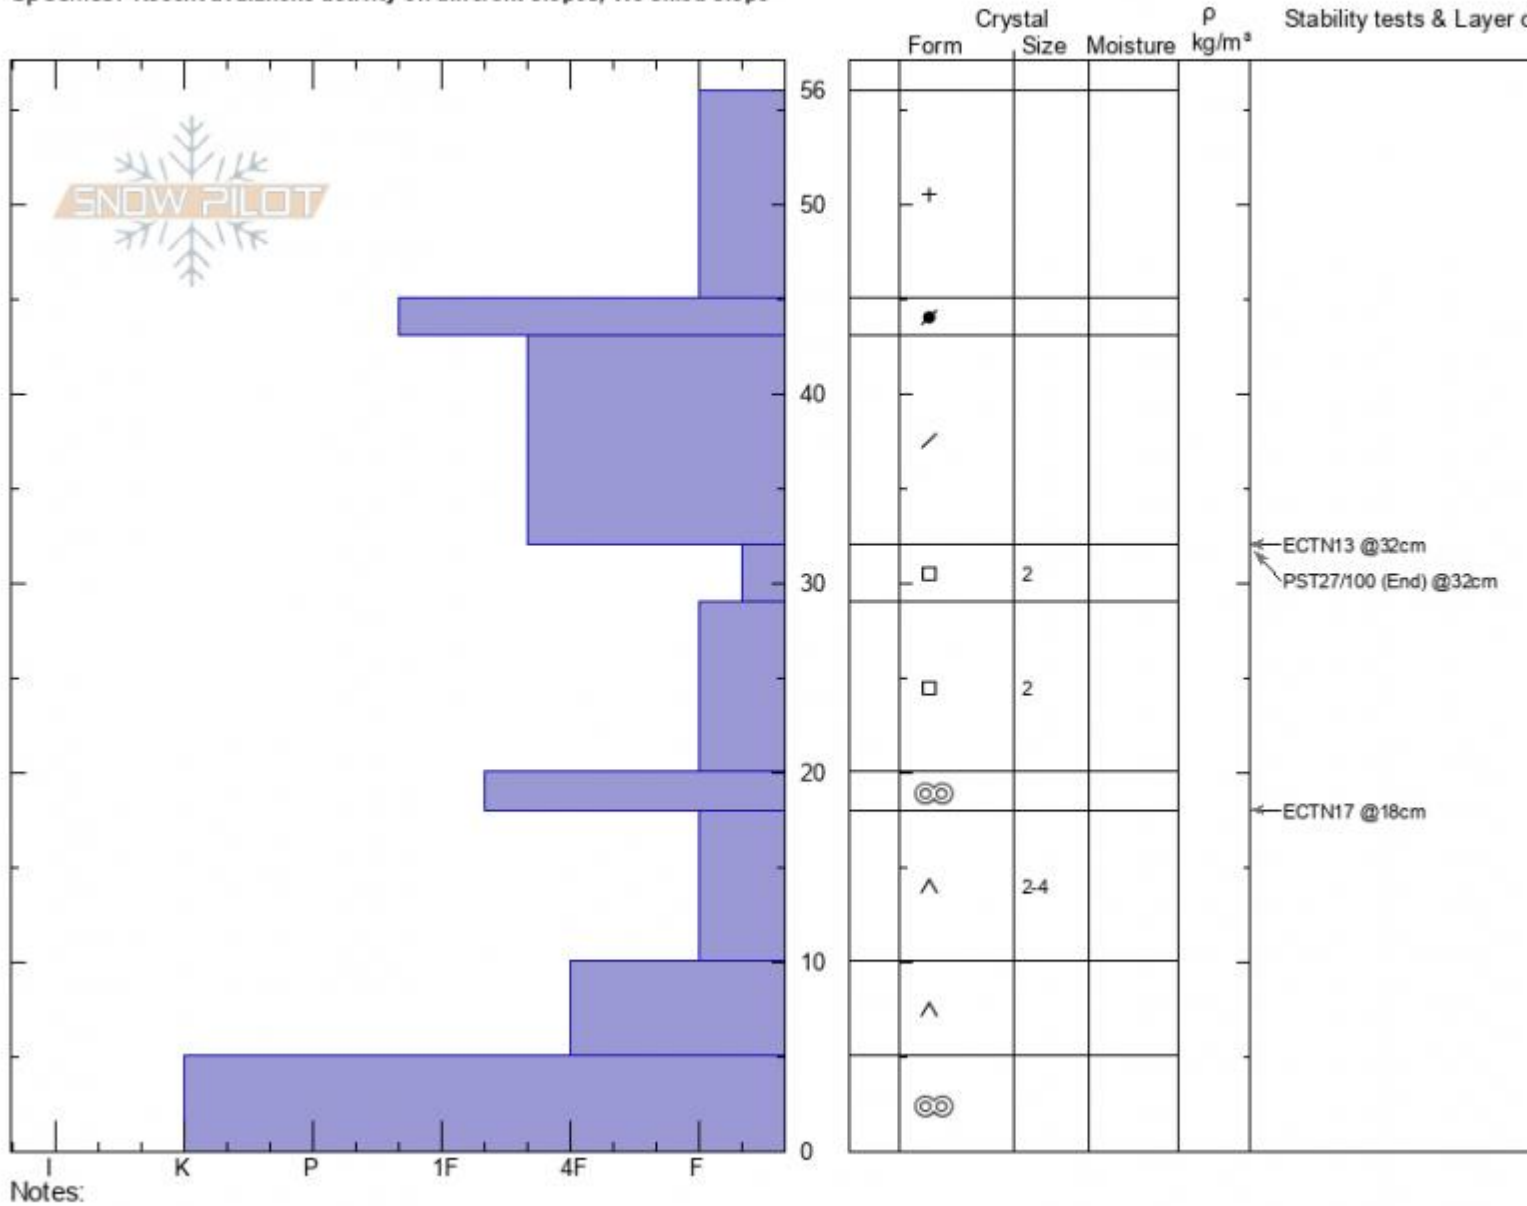

**The Throne (Lower)**  
**Cooke City**  
**MT**  
 Elevation: **8000 ft**  
 Aspect: **95°**  
 Specifics: Recent avalanche activity on different slopes; We skied slope

**Ian Hoyer**  
**12/26/2020 - 11:00am**  
 Co-ord: **45.88455N, -110.94951W**  
 Slope Angle: **30°**  
 Wind Loading: **no**

Stability: **Fair**  
 Air Temperature:  
 Sky Cover: **OVC**  
 Precipitation: **S-1**  
 Wind: **S Light Breeze**

HS: **56** Layer Notes:  
 PF: **50** 32-29cm: **Problematic layer**  
 PS: **20**

Advisory Region  
 Bridger Range  
 Longitude  
 -110.95W  
 Latitude  
 45.88N

**Forecast link:** [GNFAC Avalanche Forecast for Mon Dec 28, 2020](#)  
 Bridger Range, 2020-12-26