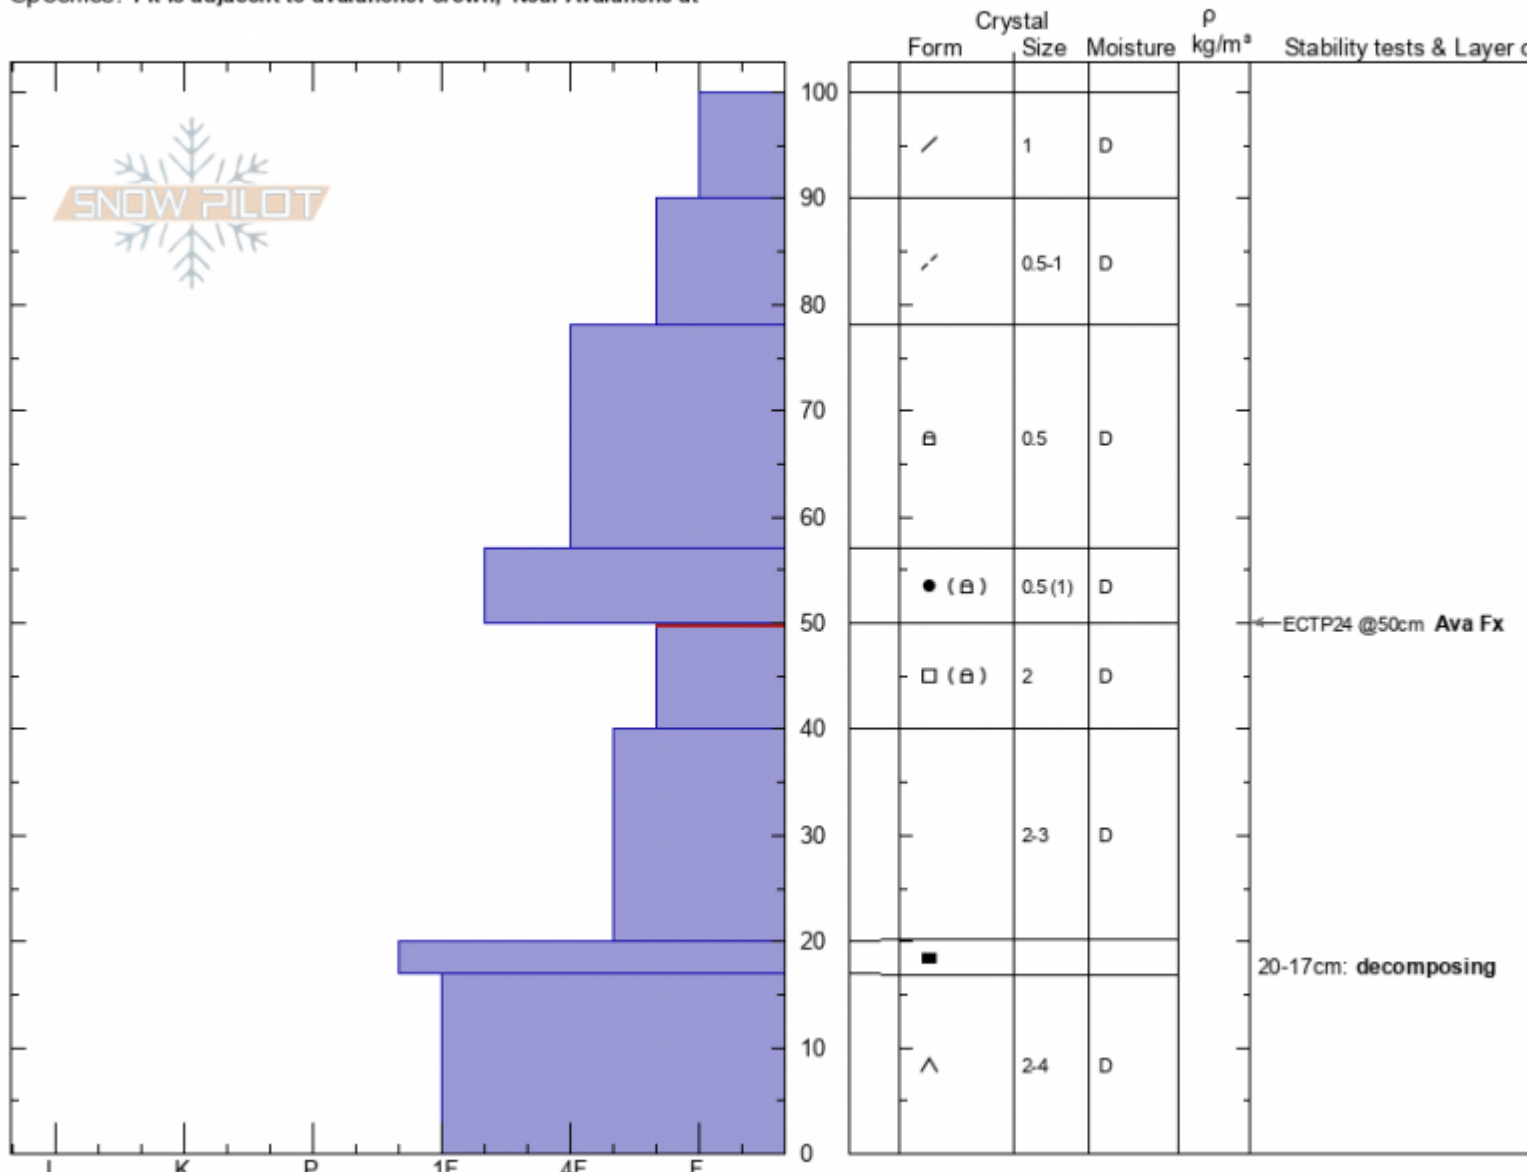

The Fin Avalanche
Absaroka Range
MT
 Elevation: **9775 ft**
 Aspect: **82°**
 Specifics: Pit is adjacent to avalanche: crown; Near Avalanche at

Doug Chabot-Admin
01/09/2021 - 1:00pm
 Co-ord: **45.00608N, -109.95671W**
 Slope Angle: **33°**
 Wind Loading: **no**

Stability:
 Air Temperature: **-7°C**
 Sky Cover: **CLR**
 Precipitation: **NO**
 Wind: **Calm**

HS: **100** Layer Notes:
 50-40cm: **Problematic layer**
 20-17cm: **decomposing**

Notes: The avalanche caught and partially buried three skiers. Info and pictures are here: <https://www.mtavalanche.com/node/23644>

Advisory Region
 Cooke City
 Longitude
 -109.95W
 Latitude
 45.00N

Avalanche Details: [Skier triggered, caught and injured on The Fin](#)
 Cooke City, 2021-01-10