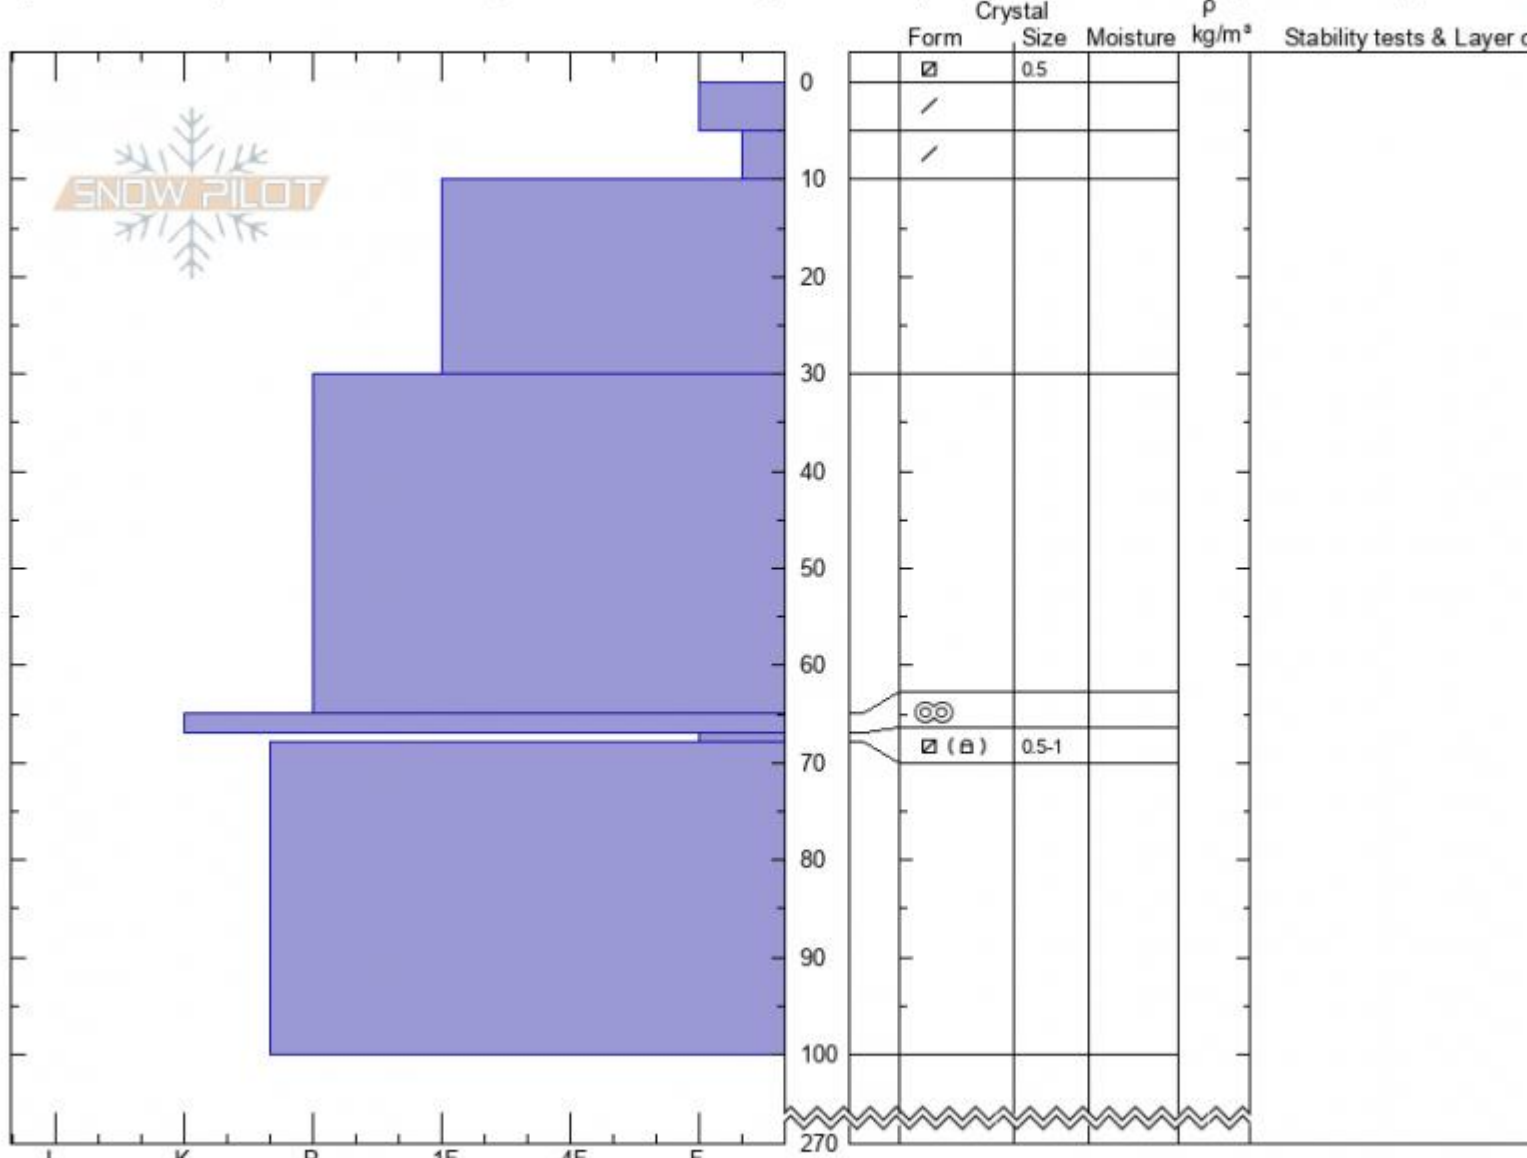

Sheep Mountain  
Cooke City  
MT

Elevation: 9730 ft  
Aspect: 196°

Specifics: Pit is adjacent to avalanche: crown; Recent avalanche activity on similar slopes;

Logan DeMarcus  
01/25/2021 - 11:00am  
Co-ord: 45.06752N, -109.93025W  
Slope Angle: 37°  
Wind Loading: previous

Stability: good  
Air Temperature: -11°C  
Sky Cover: CLR  
Precipitation: NO  
Wind: E Light Breeze

HS: 270  
Layer Notes:  
67-68cm: Problematic layer

Notes: This pit was dug at the crown of the avalanche reported on the south side of Sheep Mountain. SS-AMu-R1-D2-O. Additional Pit Specifics: S

Advisory Region  
Cooke City  
Longitude  
-109.93W  
Latitude  
45.07N

**Avalanche Details:** [Snowmobile triggered on Sheep Mtn, Cooke City, 2021-01-25](#)