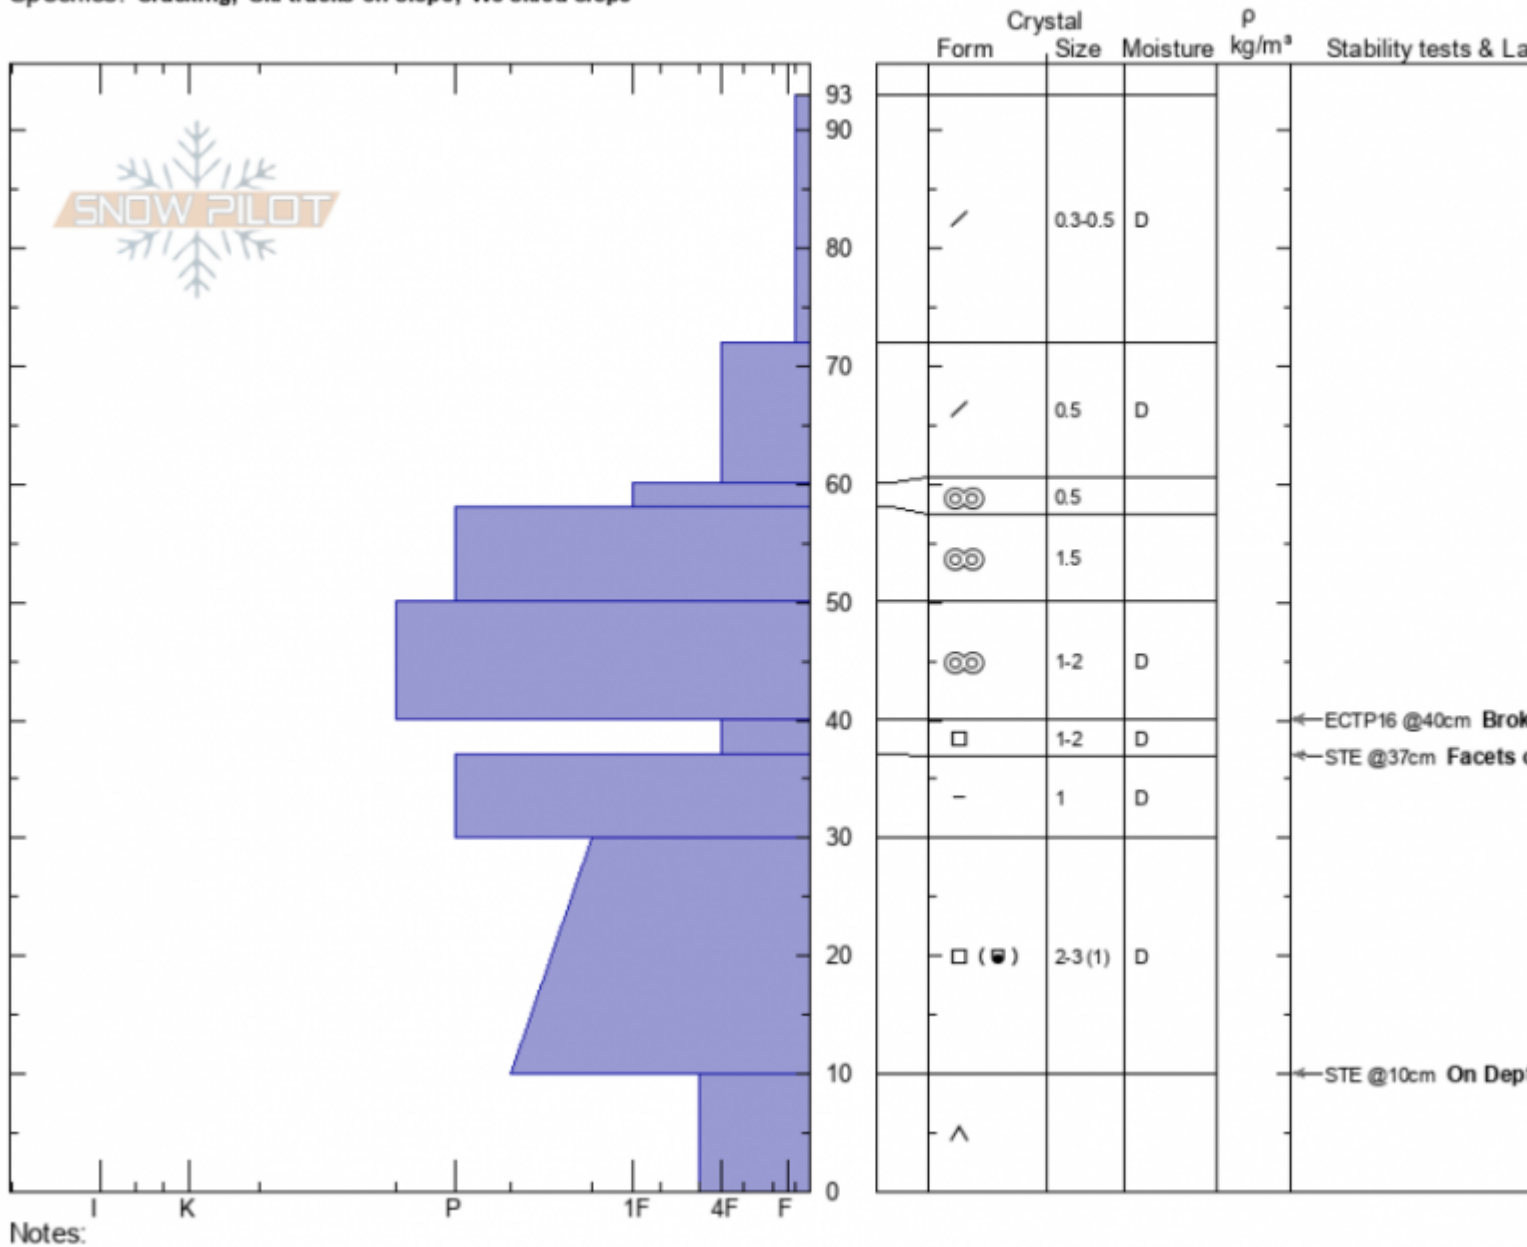

Lick Creek  
Gallatin Range-N  
MT

Elevation: 2371 m  
Aspect: SW

Specifics: Cracking; Ski tracks on slope; We skied slope

Owen Miller  
02/10/2021 - 5:00pm

Co-ord: 45.51873N, -110.95620W

Slope Angle: 20°

Wind Loading: no

Stability:

Air Temperature: -12°C

Sky Cover: FEW

Precipitation: NO

Wind: Calm

HS: 93

PS: 40

Layer Notes:

40-37cm: Problematic layer

Advisory Region  
Northern Gallatin  
Longitude  
-110.96W  
Latitude  
45.52N  
Northern Gallatin, 2021-02-11