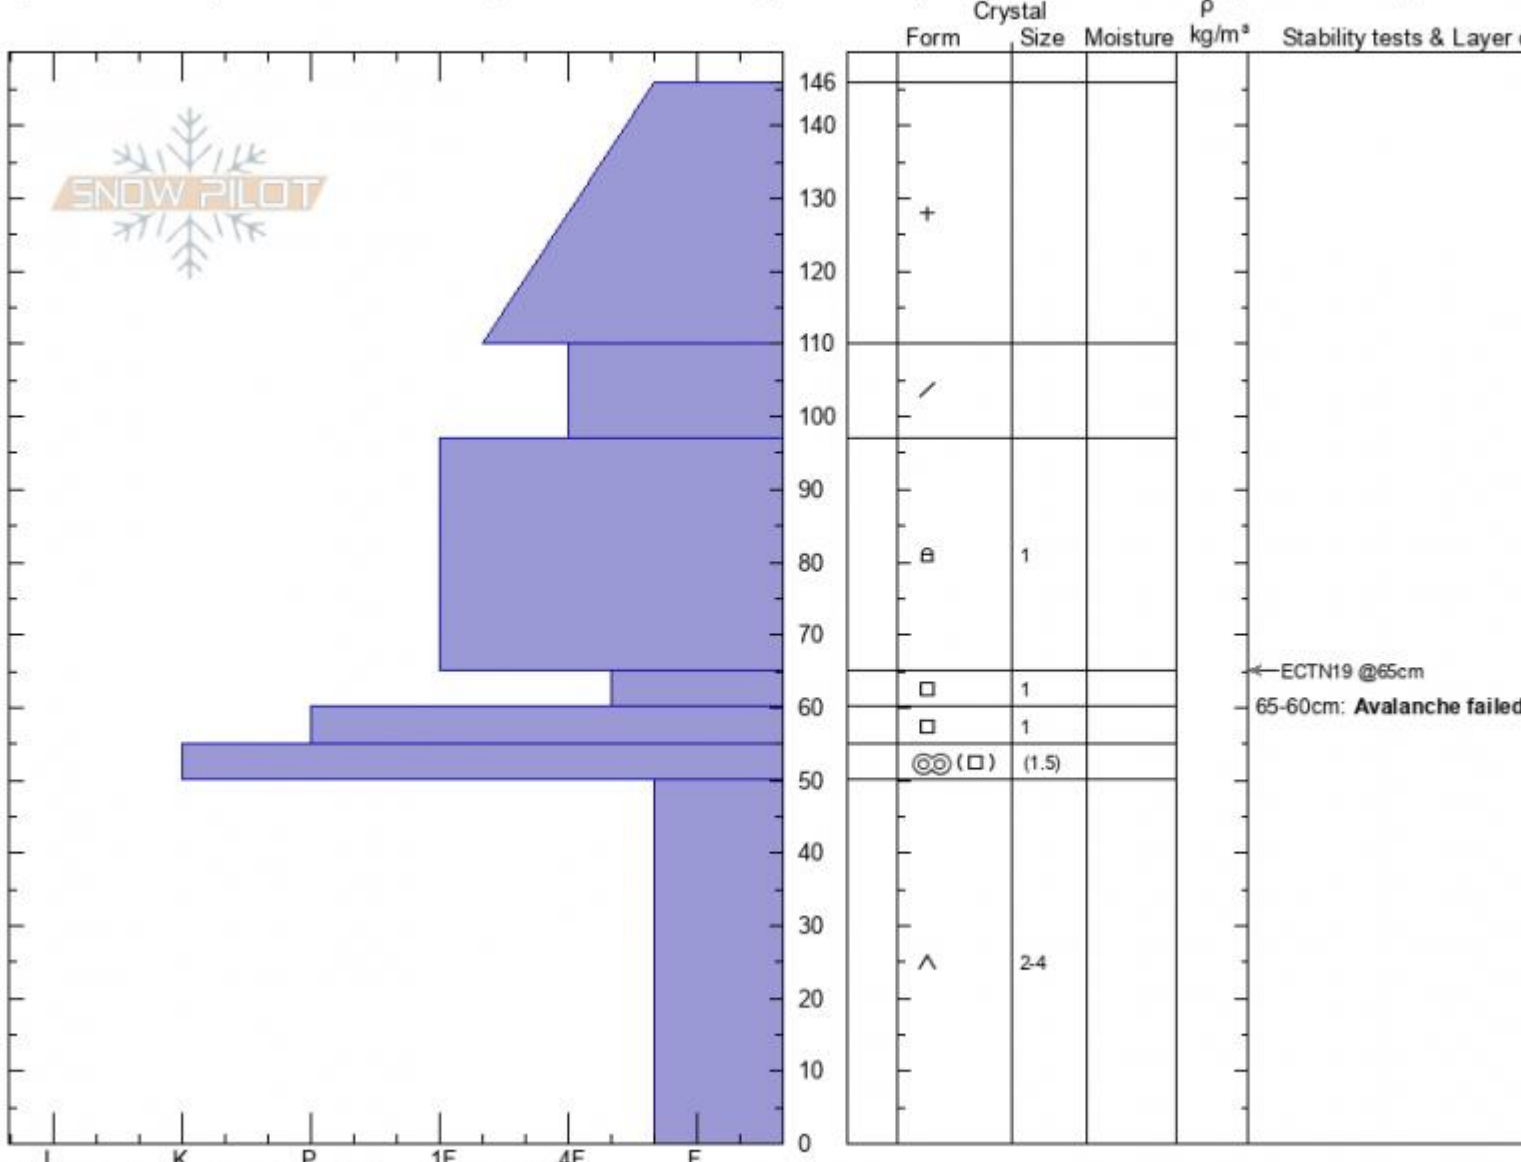

Big Cut Crown Profile
Madison Range-N
MT
 Elevation: **8109 ft**
 Aspect: **20°**

Dave Zinn
02/09/2021 - 12:00pm
 Co-ord: **45.22439N, -111.41820W**
 Slope Angle: **38°**
 Wind Loading: **no**

Stability: **poor**
 Air Temperature:
 Sky Cover: **CLR**
 Precipitation: **NO**
 Wind: **Calm**

HS: **146** Layer Notes:
 65-60cm: **Avalanche failed here**
 50-0cm: **Problematic layer**

Specifics: Pit is adjacent to avalanche: crown; Recent avalanche activity on similar slopes; Recent avalanche activity on different slopes

Notes: Avalanche: 150' wide x 200' vertical x 2.5' deep
 Remote trigger from flat terrain 10' uphill of crown

Advisory Region
 Northern Madison
 Longitude
 -111.44W
 Latitude
 45.23N
 Northern Madison, 2021-02-11