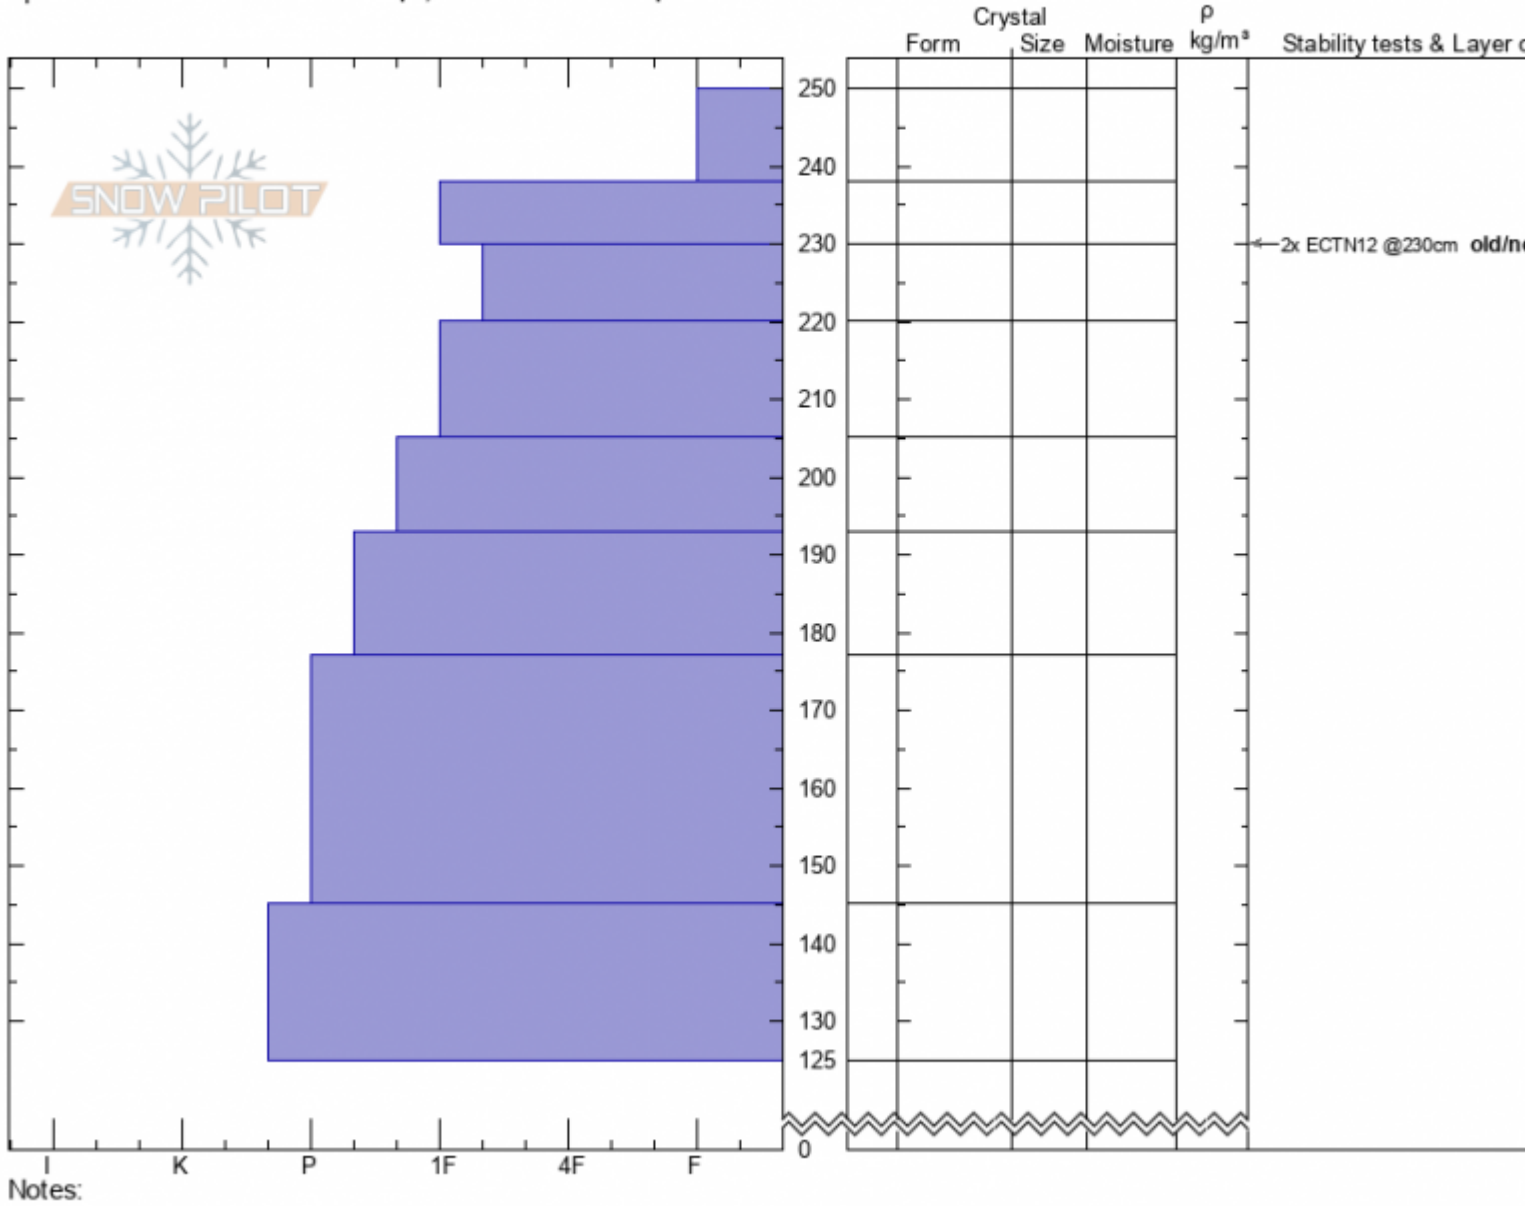

Abundance Shoulder  
 Cooke City  
 MT  
 Elevation: 9249 ft  
 Aspect: 115°  
 Specifics: Snowmobile tracks on slope; We snowmobiled slope

Doug Chabot-Admin  
 02/13/2021 - 11:00am  
 Co-ord: 45.06531N, -110.01130W  
 Slope Angle: 20°  
 Wind Loading:

Stability: **good**  
 Air Temperature: **-7°C**  
 Sky Cover: **SCT**  
 Precipitation: **NO**  
 Wind: **Calm**

HS: 250 Layer Notes:

Advisory Region  
 Cooke City  
 Longitude  
 -109.95W  
 Latitude  
 45.06N  
 Cooke City, 2021-02-13