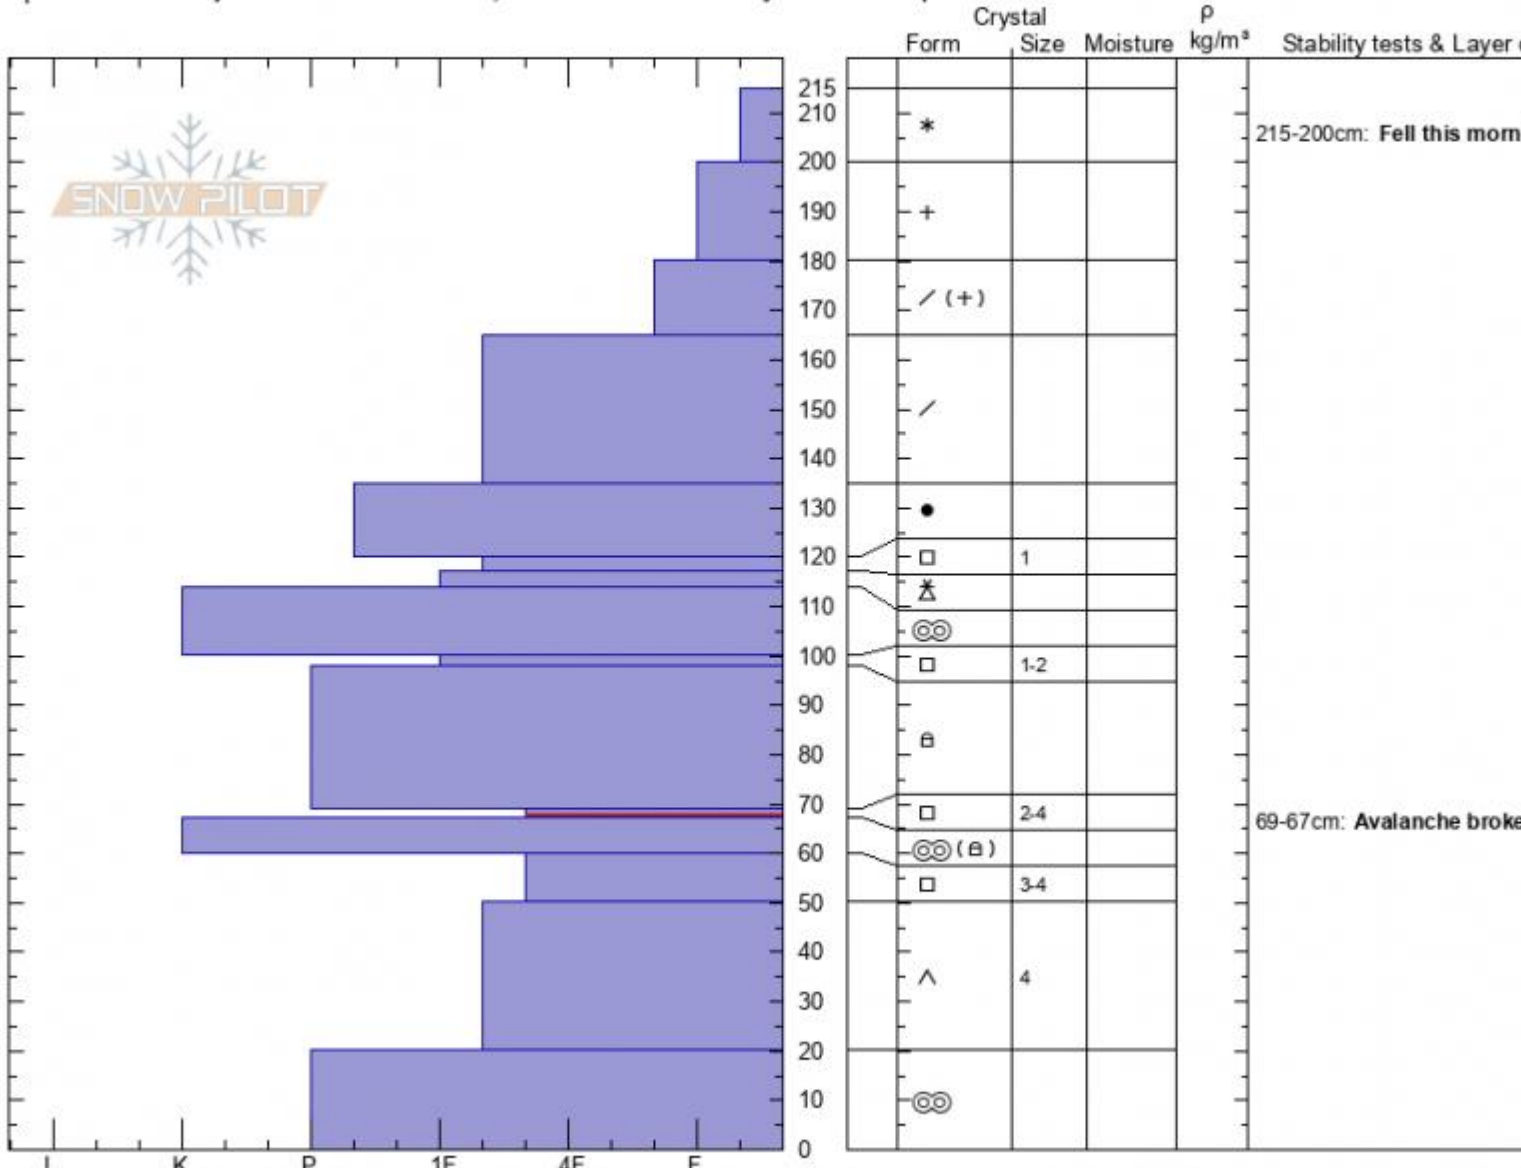

BlackmoreCrown N-R4-D: Alex Marienthal

Gallatin Range-N

MT

Elevation: 9417 ft

Aspect: 40°

Specifics: Pit is adjacent to avalanche: crown; Recent avalanche activity on similar slopes

02/20/2021 - 12:30pm

Co-ord: 45.44298N, -110.99868W

Slope Angle: 34°

Wind Loading: previous

Stability: poor

Air Temperature:

Sky Cover: BKN

Precipitation: S1

Wind: W Calm

HS: 215 Layer Notes:

215-200cm: Fell this morning

69-67cm: Avalanche broke here

69-67cm: Problematic layer

Notes: Crown profile of N-R4-D3-O broke on 2/18 or 2/19. Dug in shallower end of crown. Estimated up to 10 feet (3m) at its deepest, avg 6-8 feet deep. 10 feet wide.

Advisory Region  
Northern Gallatin  
Longitude  
-111.00W  
Latitude  
45.44N  
Northern Gallatin, 2021-02-21