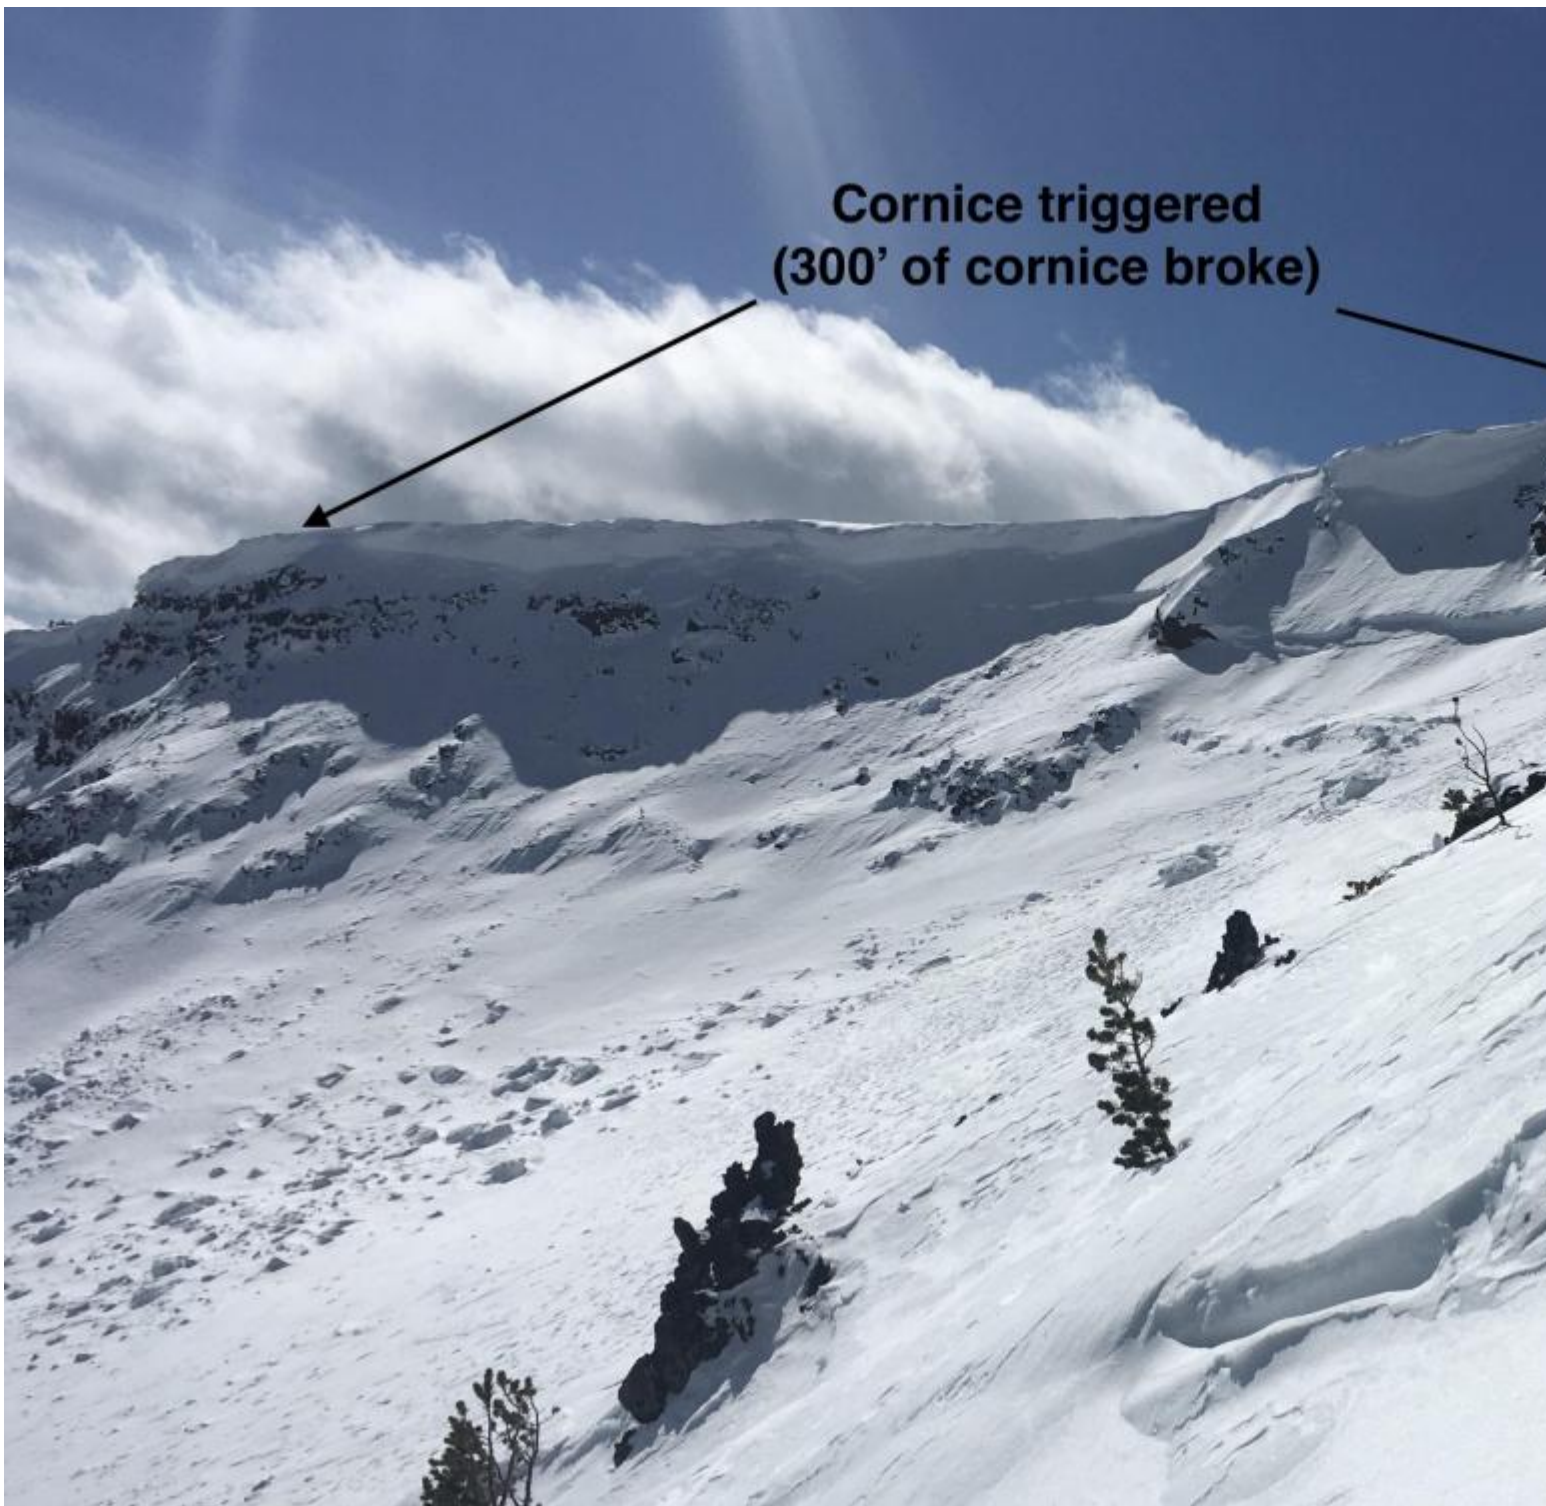

**Cornice triggered
(300' of cornice broke)**

Crown of deep slab avalanche on Arden Peak at the back of Maid of the Mist basin in Hyalite. Probably broke between Feb 22 and Feb 28, 2021 Photo: GNFAC

Advisory Region
Northern Gallatin
Longitude
-110.97W
Latitude

45.42N

Avalanche Details: [Two large deep slabs near Maid of the Mist](#)

Forecast link: [GNFAC Avalanche Forecast for Mon Mar 8, 2021](#)[GNFAC Avalanche Forecast for Tue Mar 9, 2021](#)

Northern Gallatin, 2021-03-07