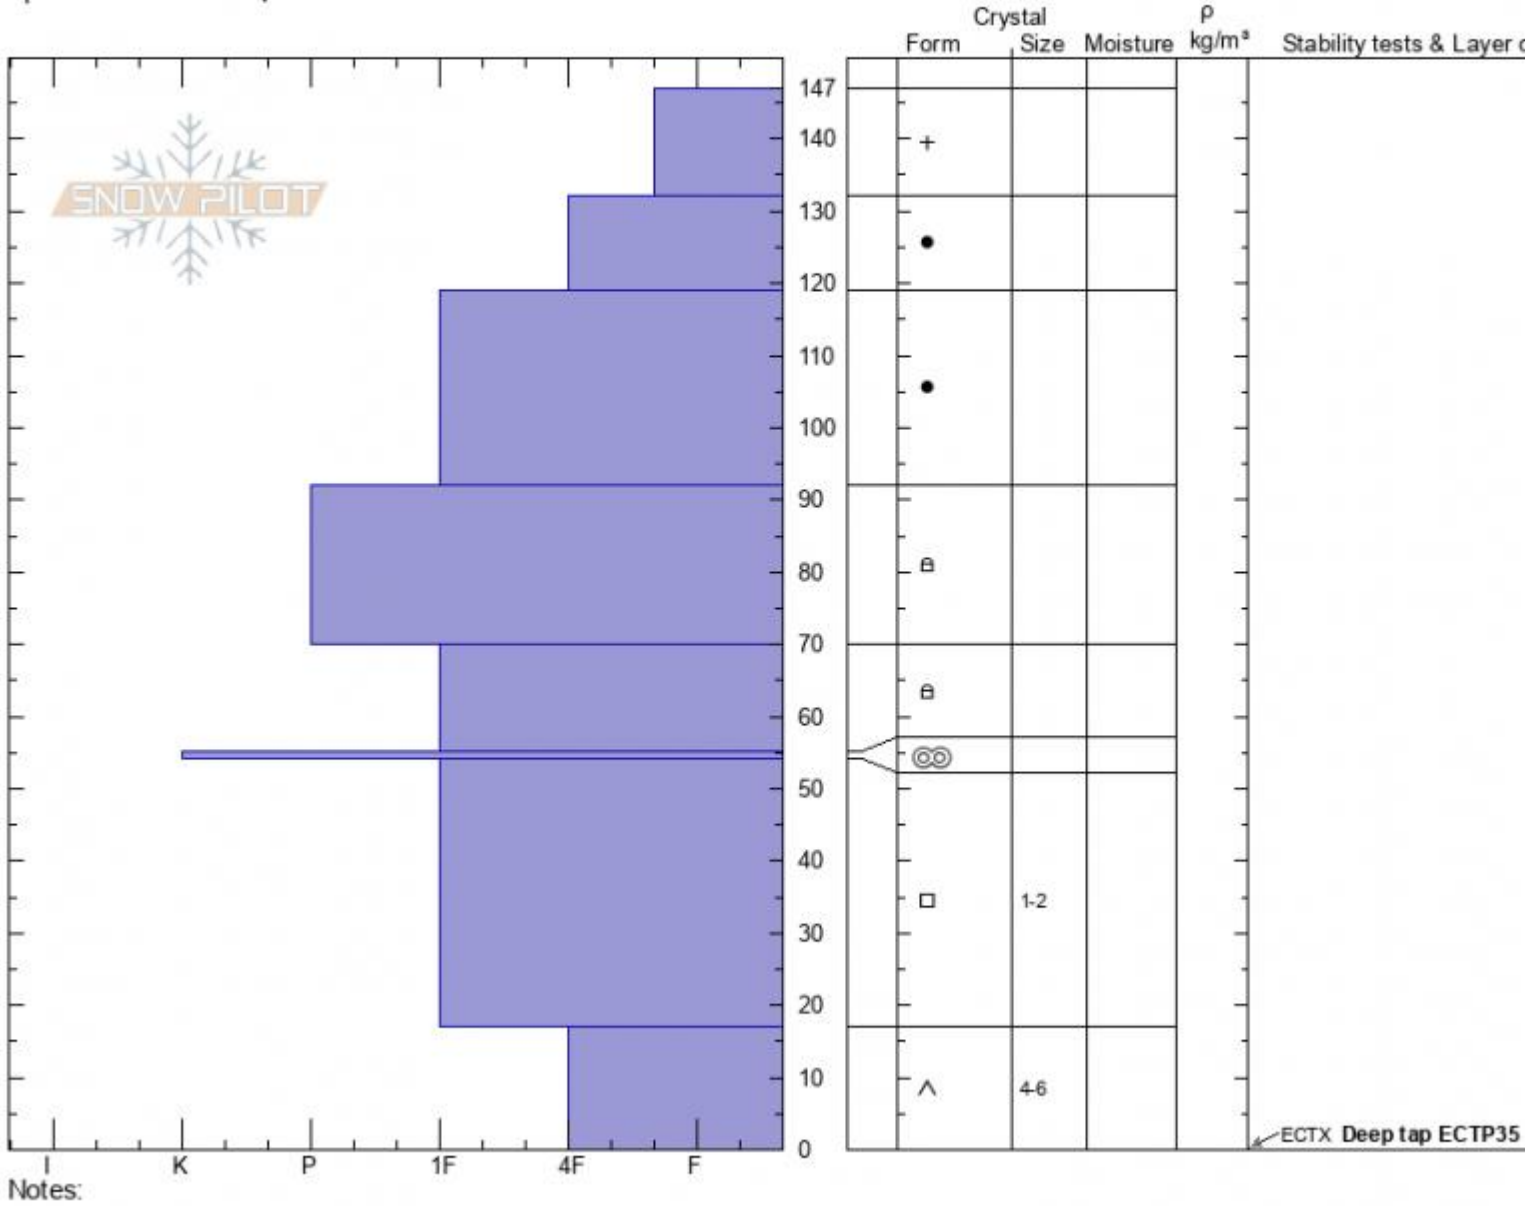

**Flathead Pass S.**  
**Bridger Range**  
**MT**  
 Elevation: **8300 ft**  
 Aspect: **90°**  
 Specifics: **We skied slope**

**Ian Hoyer**  
**03/09/2021 - 1:00pm**  
 Co-ord: **45.94779N, -110.98929W**  
 Slope Angle: **27°**  
 Wind Loading: **no**

Stability: **good**  
 Air Temperature:  
 Sky Cover: **SCT**  
 Precipitation: **NO**  
 Wind: **Calm**

HS: **147**    Layer Notes:  
 17-0cm: **Problematic layer**

Advisory Region  
 Bridger Range  
 Longitude  
 -111.02W  
 Latitude  
 45.97N  
 Bridger Range, 2021-03-10