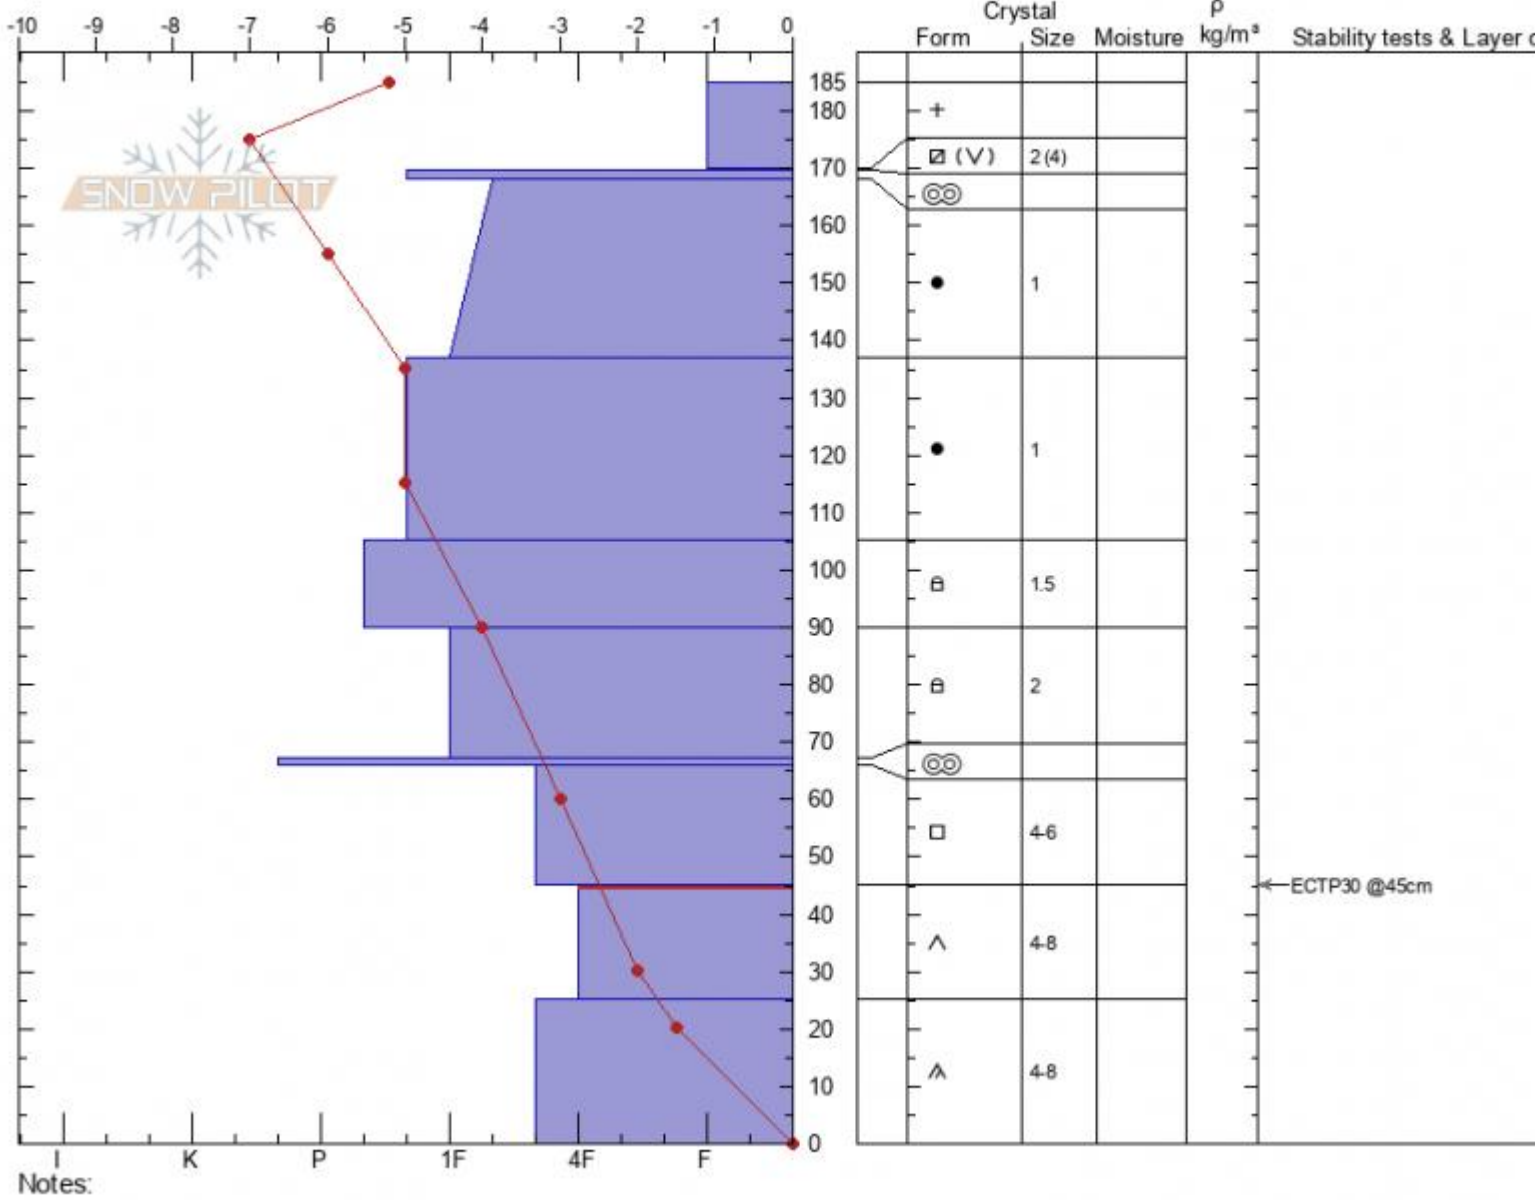

Teepee Wilderness
 Madison Range-S
 MT
 Elevation: 9215 ft
 Aspect: 80°
 Specifics:

Dave Zinn
 03/10/2021 - 11:00am
 Co-ord: 44.91618N, -111.16512W
 Slope Angle: 30°
 Wind Loading: no

Stability: good
 Air Temperature: -6°C
 Sky Cover: BKN
 Precipitation: NO
 Wind: Calm

HS: 185 Layer Notes:
 45-25cm: Problematic layer

Notes:
 Advisory Region
 Southern Madison
 Longitude
 -111.19W
 Latitude
 44.90N
 Southern Madison, 2021-03-10