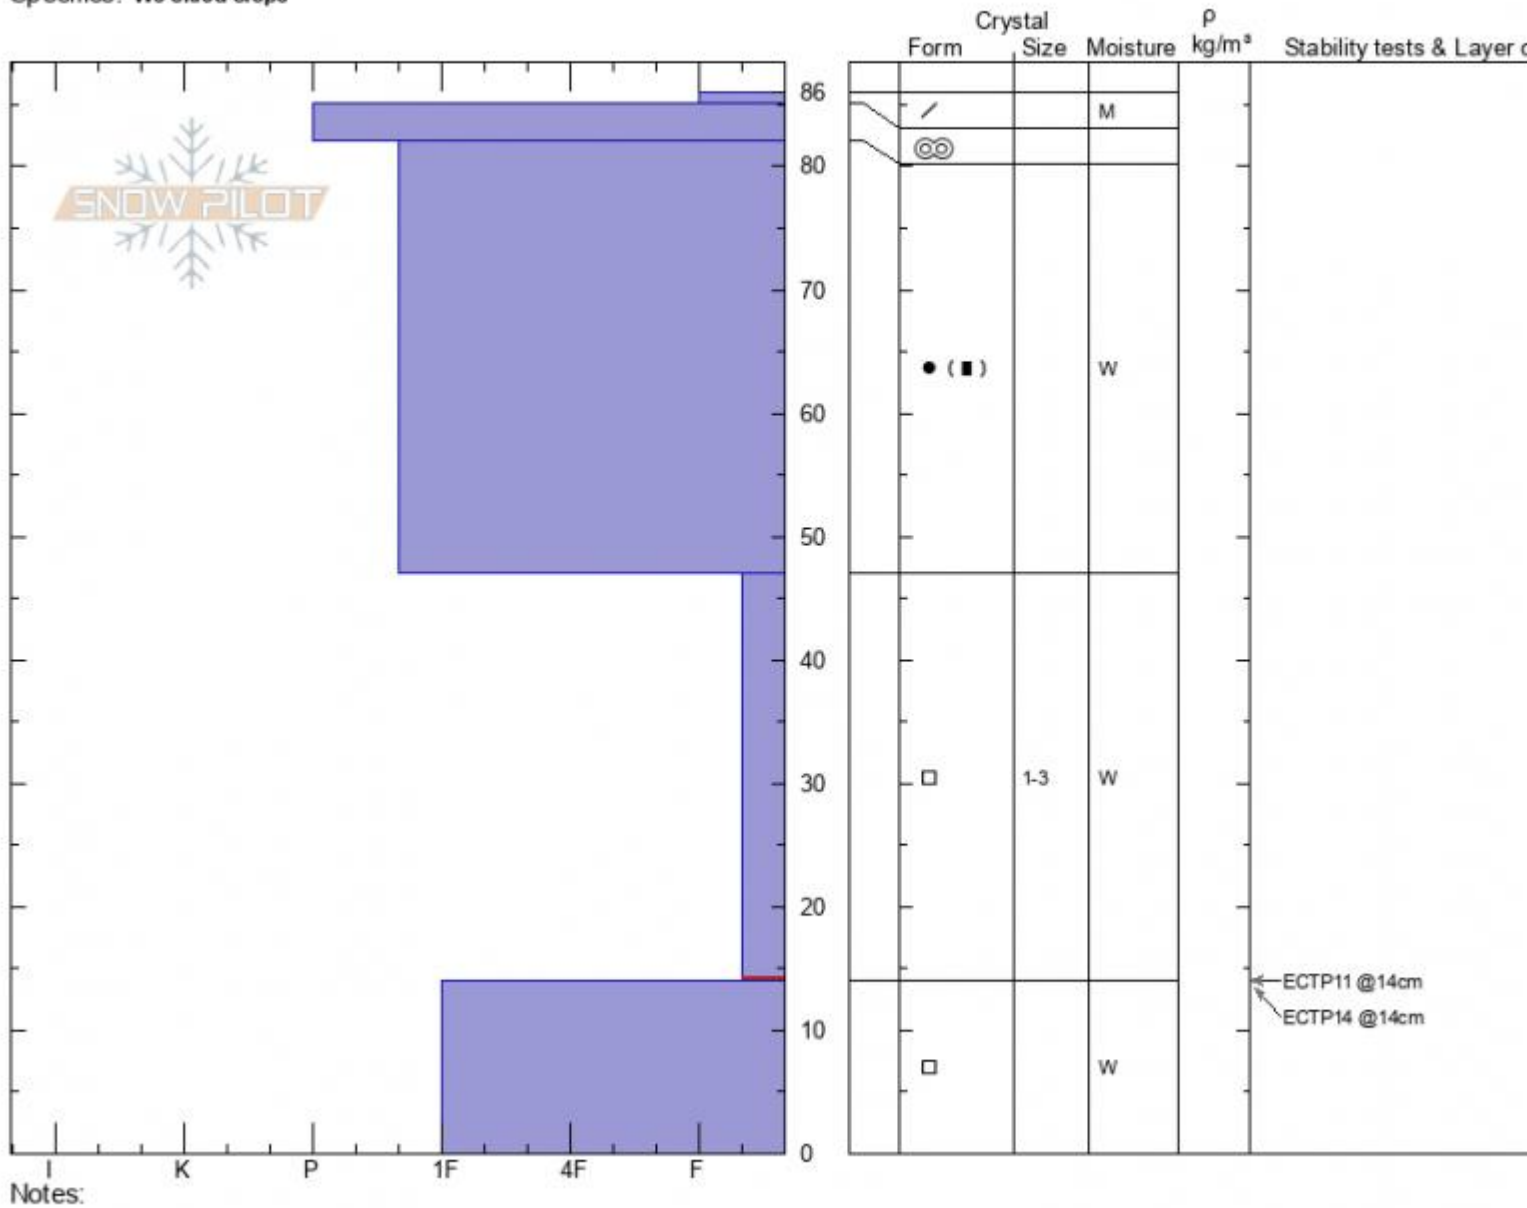

Specimen Creek
 Gallatin Range-S
 MT
 Elevation: 8500 ft
 Aspect: 170°
 Specifics: We skied slope

Ian Hoyer
 03/11/2021 - 12:00pm
 Co-ord: 45.03999N, -111.06253W
 Slope Angle: 27°
 Wind Loading: no

Stability: good
 Air Temperature:
 Sky Cover: CLR
 Precipitation: NO
 Wind: S Light Breeze

HS: 86
 Layer Notes:
 47-14cm: Problematic layer

Advisory Region
 Southern Madison
 Longitude
 -111.05W
 Latitude
 45.03N
 Southern Madison, 2021-03-13