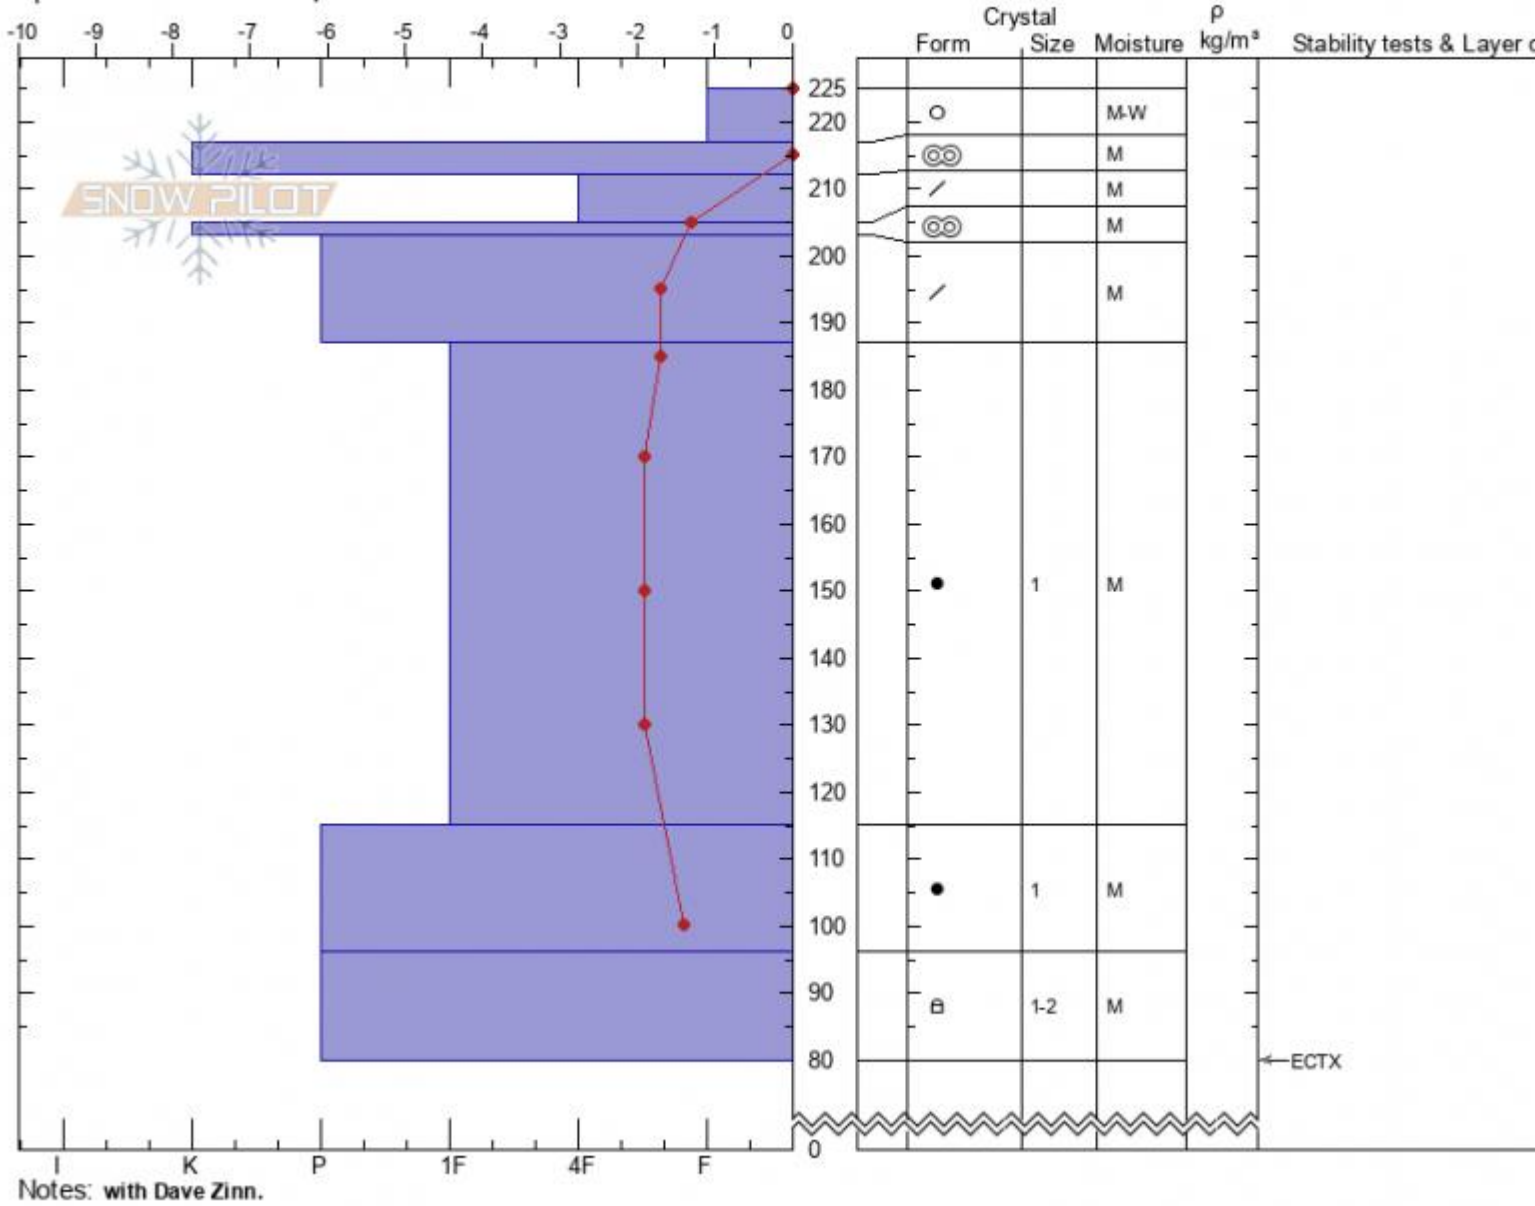

Fairy Lake
 Bridger Range
 MT
 Elevation: 8669 ft
 Aspect: S
 Specifics: Ski tracks on slope

Zach Keskinen
 03/14/2021 - 12:32pm
 Co-ord: 45.91952N, -110.97719W
 Slope Angle: 25°
 Wind Loading: no

Stability: **very_good**
 Air Temperature: 2°C
 Sky Cover: **SCT**
 Precipitation: **NO**
 Wind: **Calm**

HS: 225 Layer Notes:
 PF: 15 225-217cm: Problematic layer

Advisory Region
 Bridger Range
 Longitude
 -110.96W
 Latitude
 45.90N
 Bridger Range, 2021-03-14