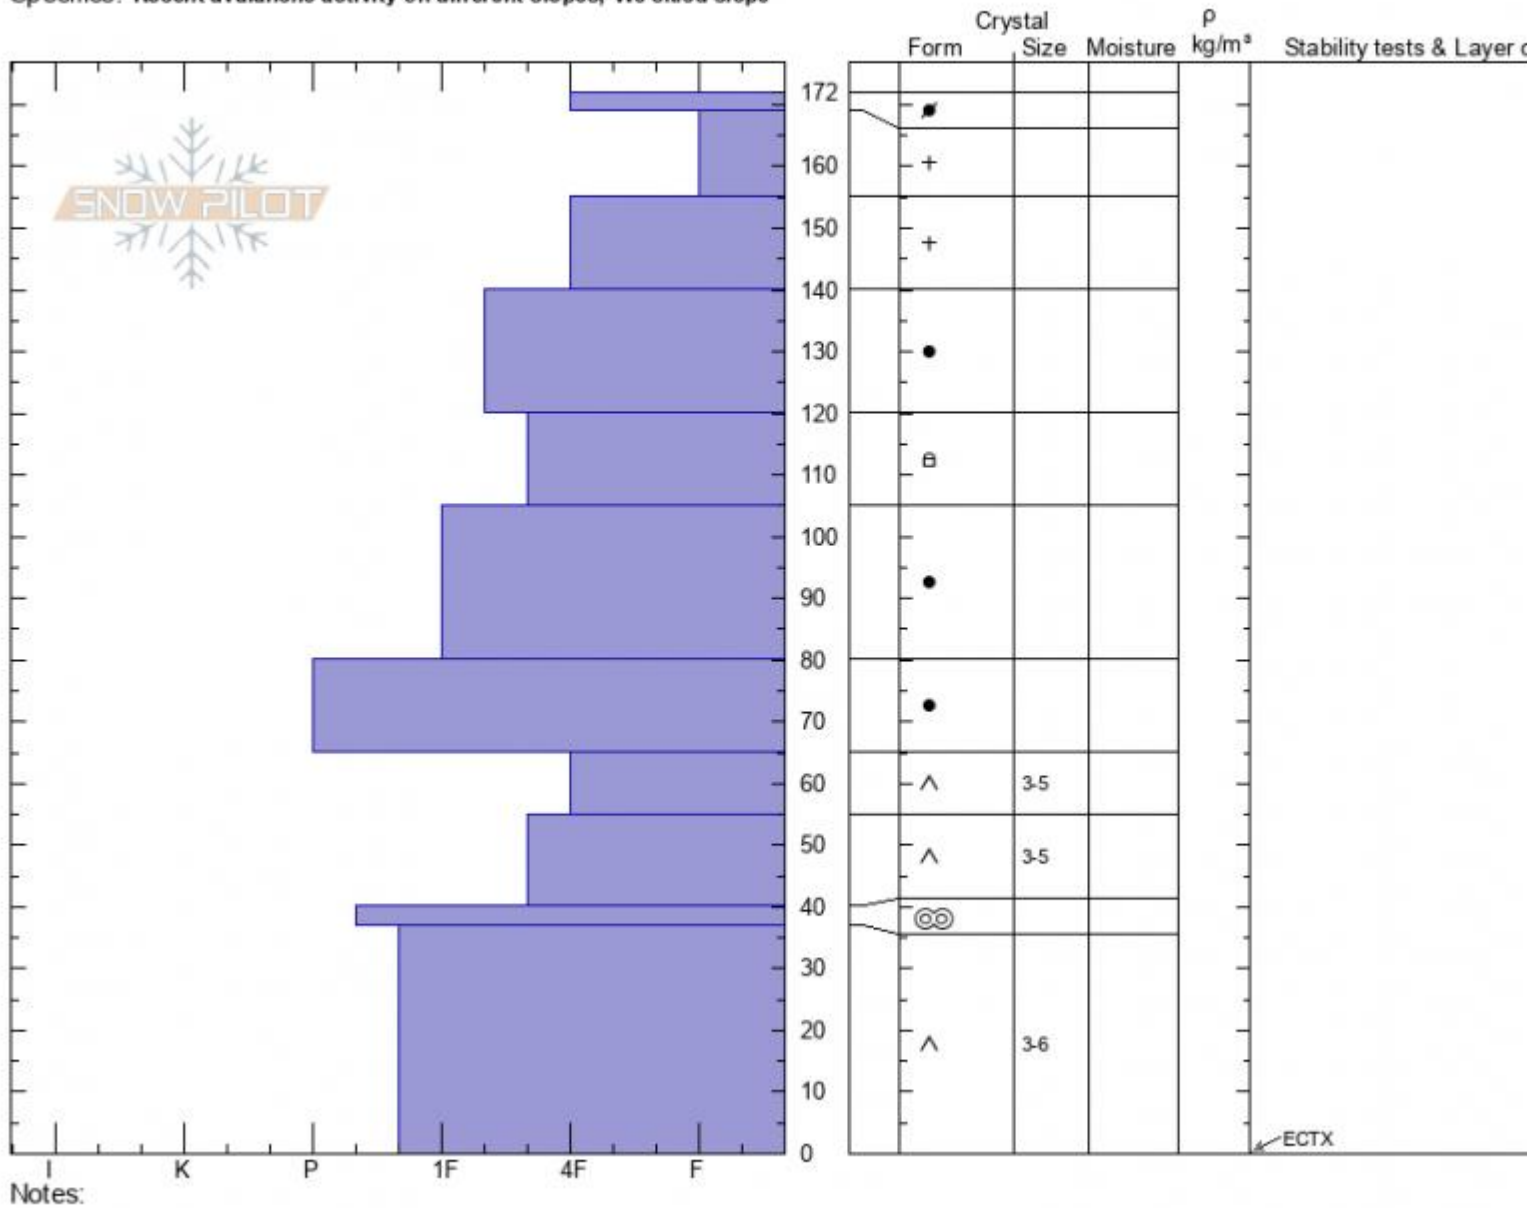

Frazier Basin
Bridger Range
MT
 Elevation: **8350 ft**
 Aspect: **355°**
 Specifics: Recent avalanche activity on different slopes; We skied slope

Alex Marienthal
03/26/2021 - 12:30pm
 Co-ord: **45.92248N, -110.97278W**
 Slope Angle: **28°**
 Wind Loading: **previous**

Stability: **fair**
 Air Temperature: **-5°C**
 Sky Cover: **OVC**
 Precipitation: **S-1**
 Wind: **N Moderate**

HS: **172** Layer Notes:
 65-55cm: **Problematic layer**

Advisory Region
 Bridger Range
 Longitude
 -110.98W
 Latitude
 45.92N
 Bridger Range, 2021-03-26