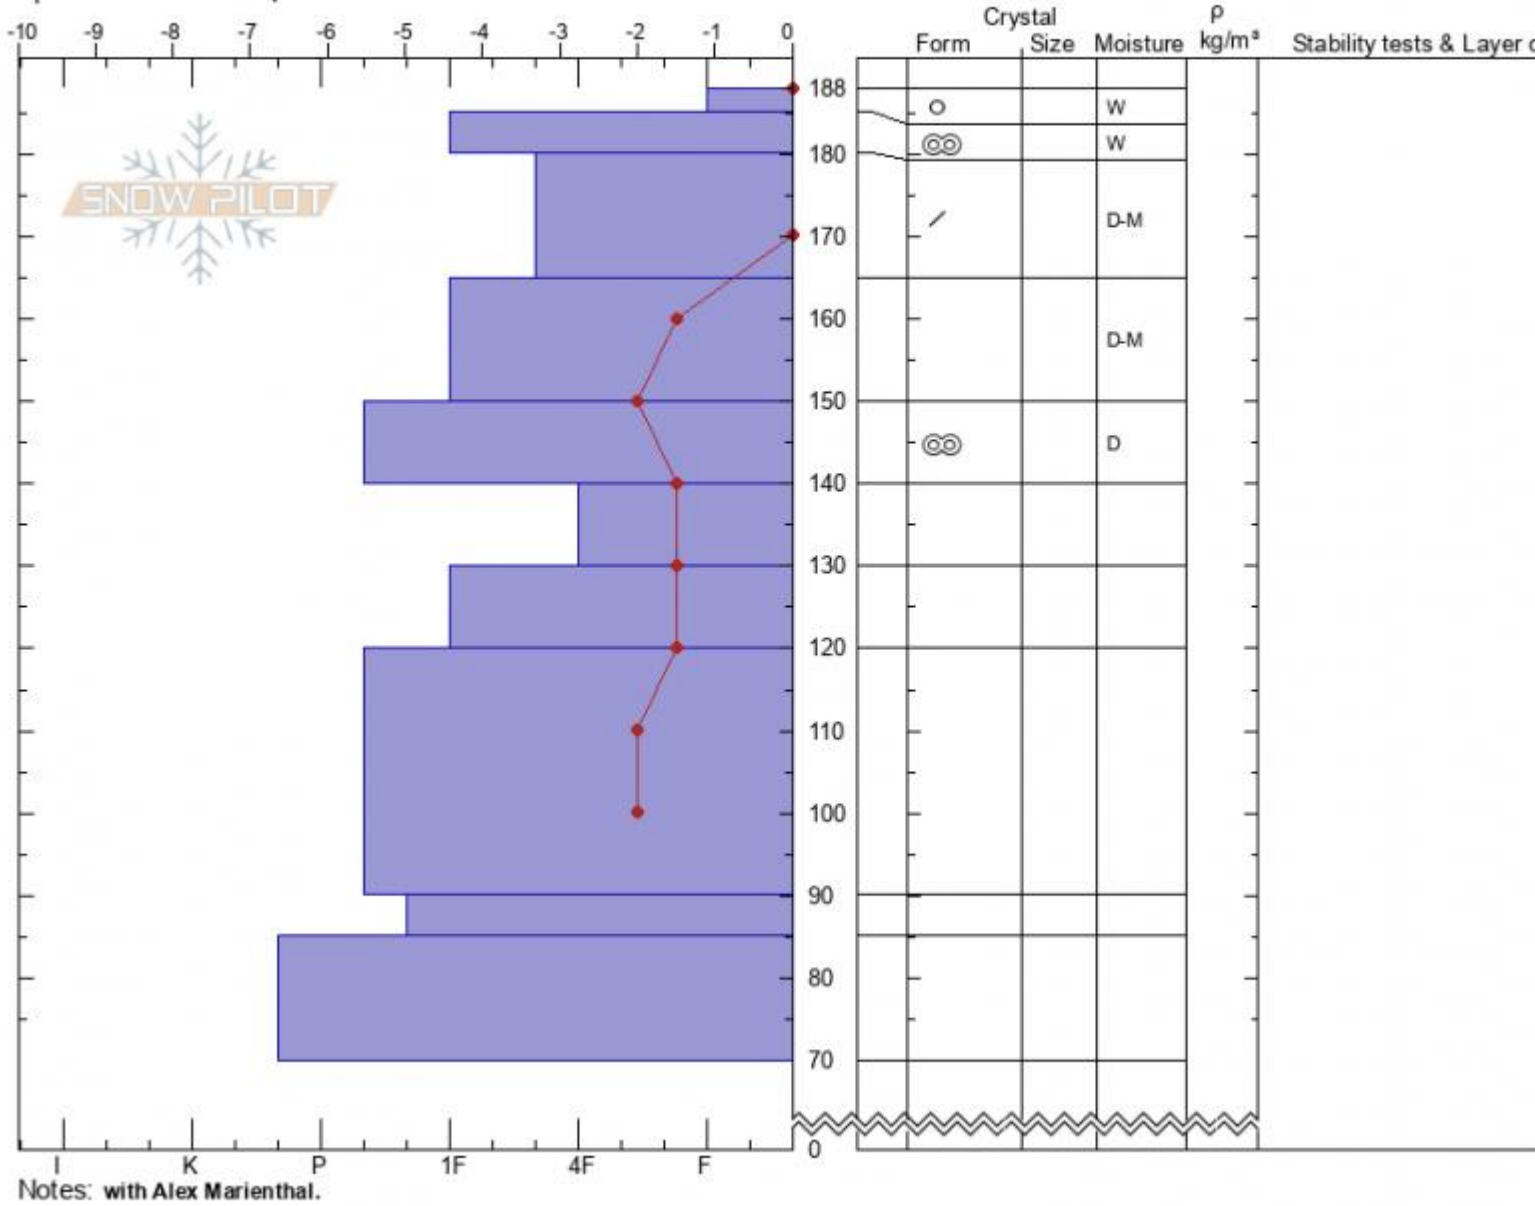

Arrowhead Bowl
Bridger Range
MT
 Elevation: **8805 ft**
 Aspect: **E**
 Specifics: **We skied slope**

Zach Keskinen
04/03/2021 - 10:45am
 Co-ord: **45.91991N, -110.97791W**
 Slope Angle: **38°**
 Wind Loading: **no**

Stability: **very_good**
 Air Temperature: **6°C**
 Sky Cover: **SCT**
 Precipitation: **NO**
 Wind: **SE Light Breeze**

HS: **188** Layer Notes:
 PF: **35**

Advisory Region
 Bridger Range
 Longitude
 -110.96W
 Latitude
 45.90N
 Bridger Range, 2021-04-04