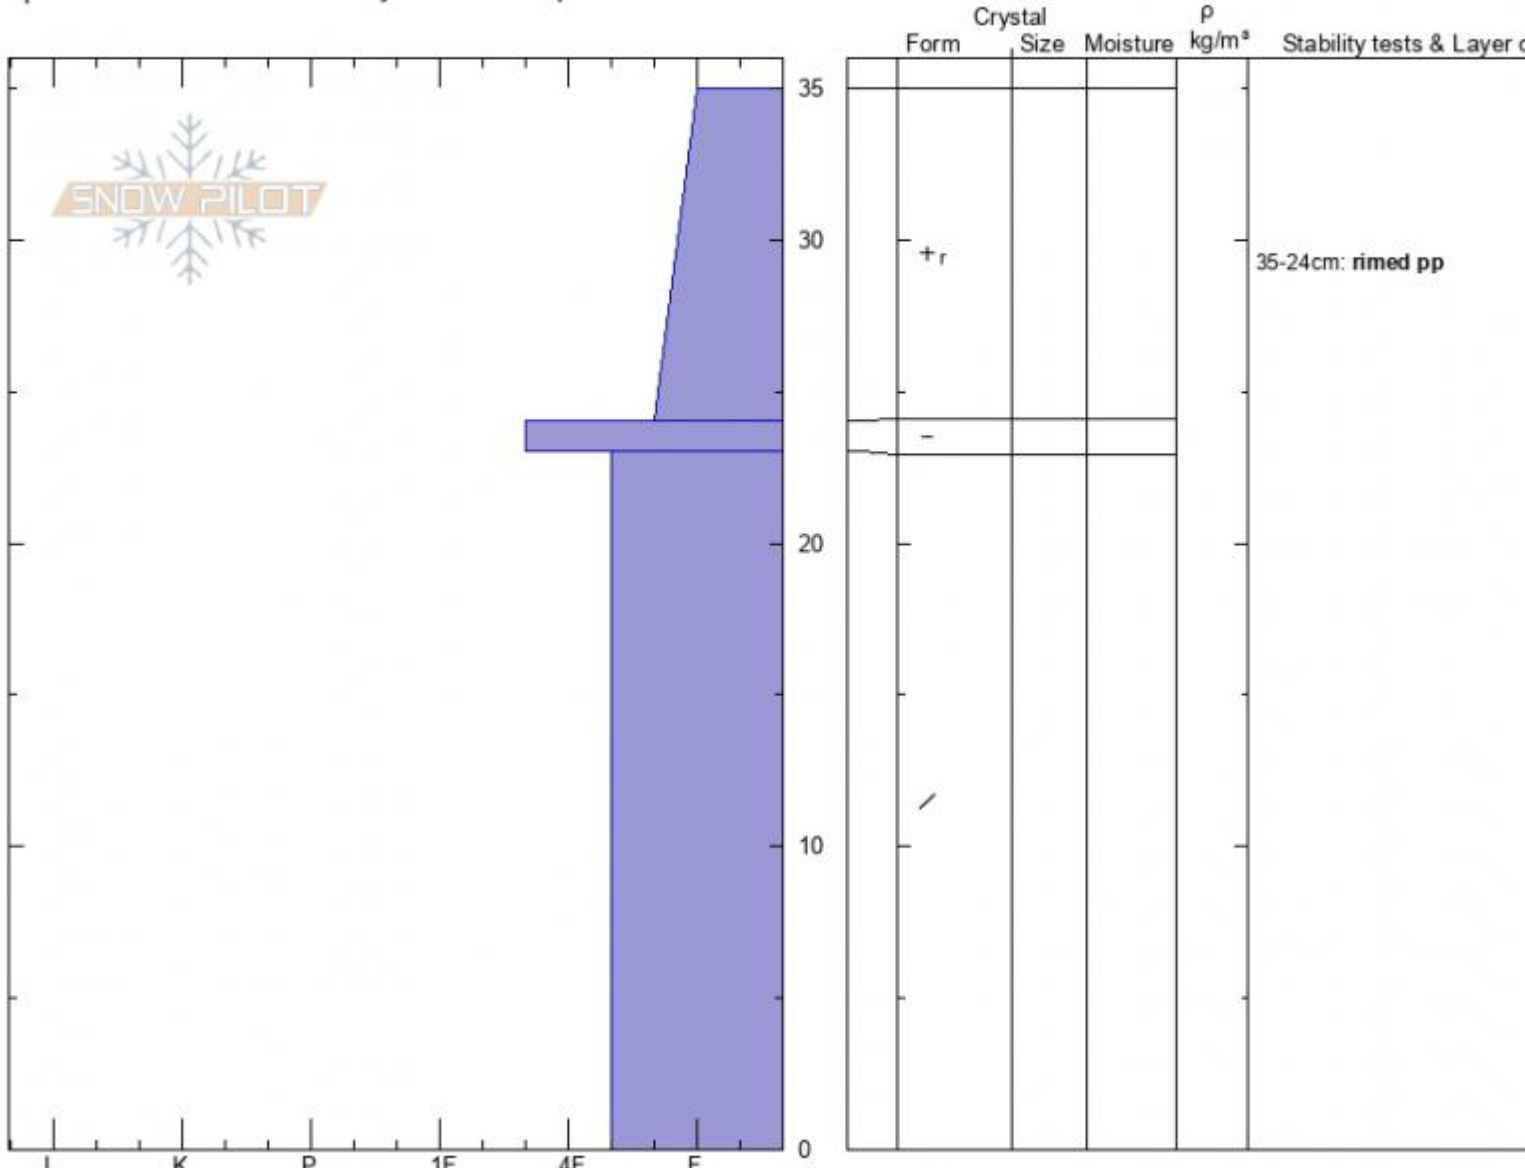

Lower Ramp Meadow
Bridger Range
MT
 Elevation: **7920 ft**
 Aspect: **180°**
 Specifics: Recent avalanche activity on different slopes

Alex Marienthal
11/10/2021 - 2:45pm
 Co-ord: **45.82908N, -110.92935W**
 Slope Angle: **10°**
 Wind Loading:

Stability: **Good**
 Air Temperature:
 Sky Cover: **SCT**
 Precipitation: **NO**
 Wind: **W Light Breeze**

HS:35 Layer Notes:
 35-24cm: **rimed pp**

Notes: Recent activity: Fresh drifts broke naturally on wind loaded slopes, high on Saddle Peak.