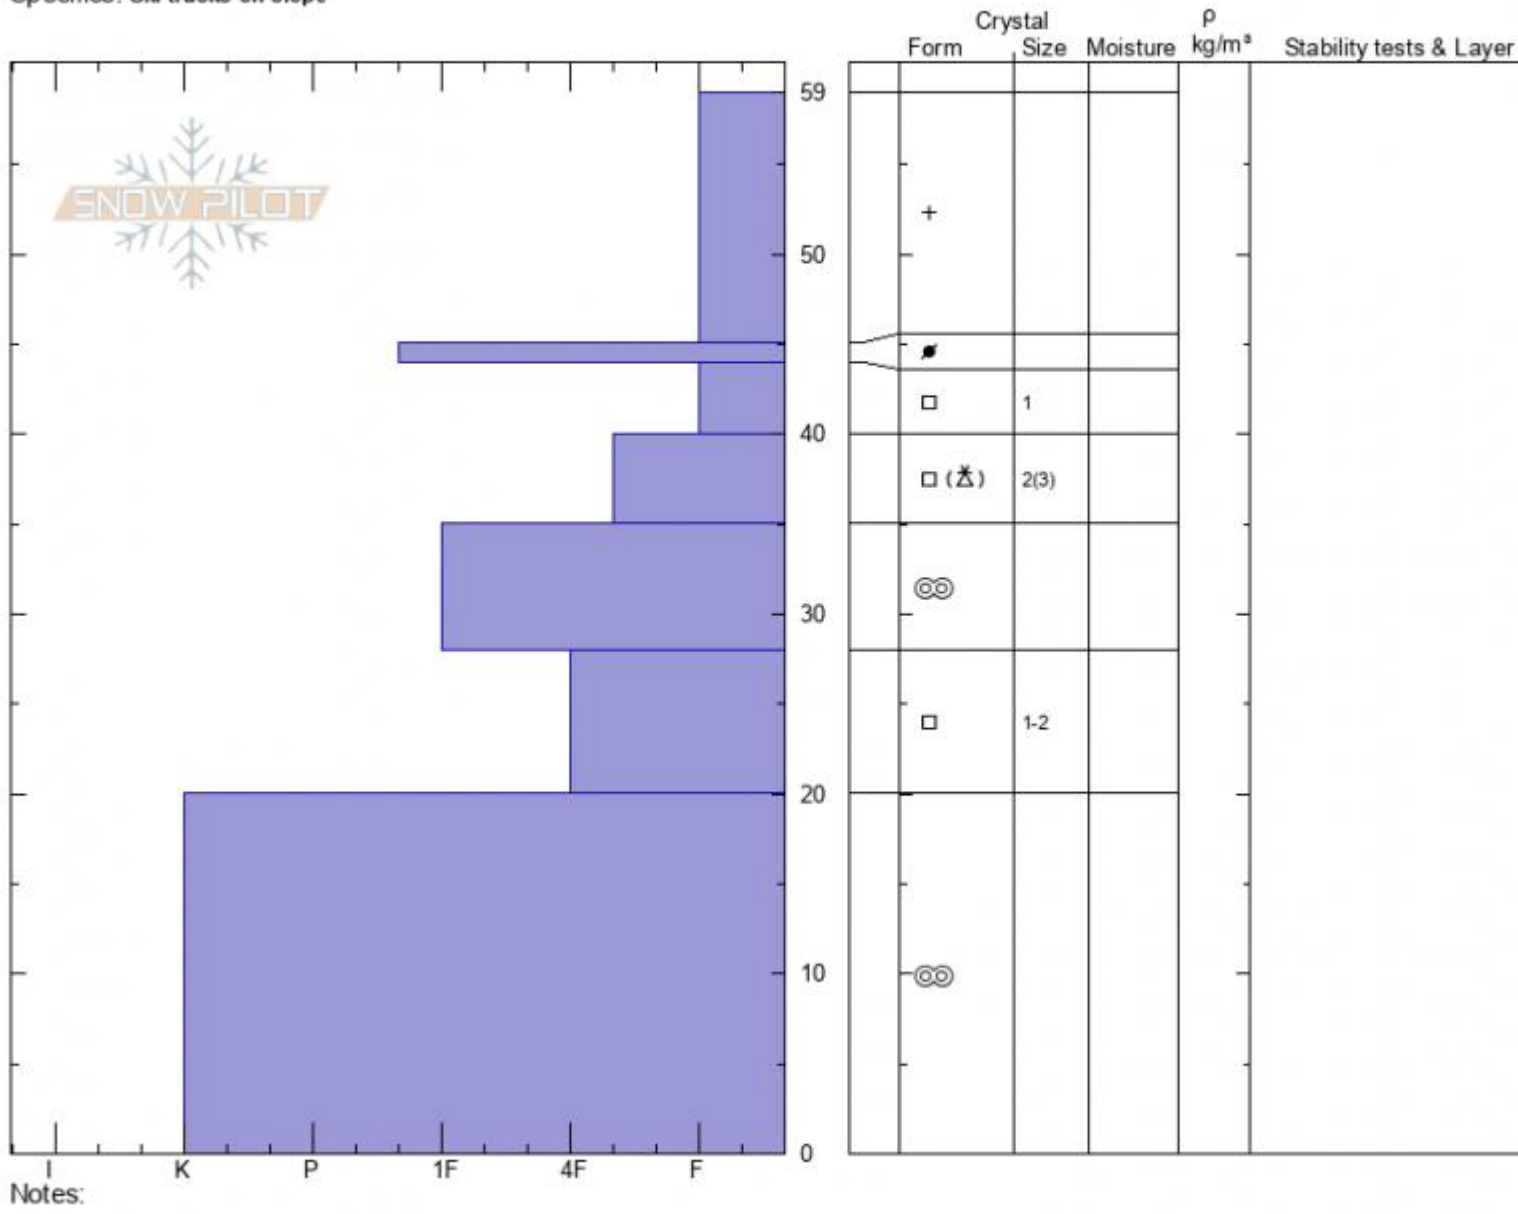

**BridgerB, Family Bowl**  
**Bridger Range**  
**MT**  
 Elevation: **7658 ft**  
 Aspect: **40°**  
 Specifics: **Ski tracks on slope**

**Alex Marienthal**  
**11/24/2021 - 4:15pm**  
 Co-ord: **45.80705N, -110.92415W**  
 Slope Angle: **30°**  
 Wind Loading: **previous**

Stability: **Fair**  
 Air Temperature:  
 Sky Cover: **BKN**  
 Precipitation: **NO**  
 Wind: **SW Light Breeze**

HS: **59**    Layer Notes:

Advisory Region  
 Bridger Range  
 Longitude  
 -110.92W  
 Latitude  
 45.82N  
 Bridger Range, 2021-11-24