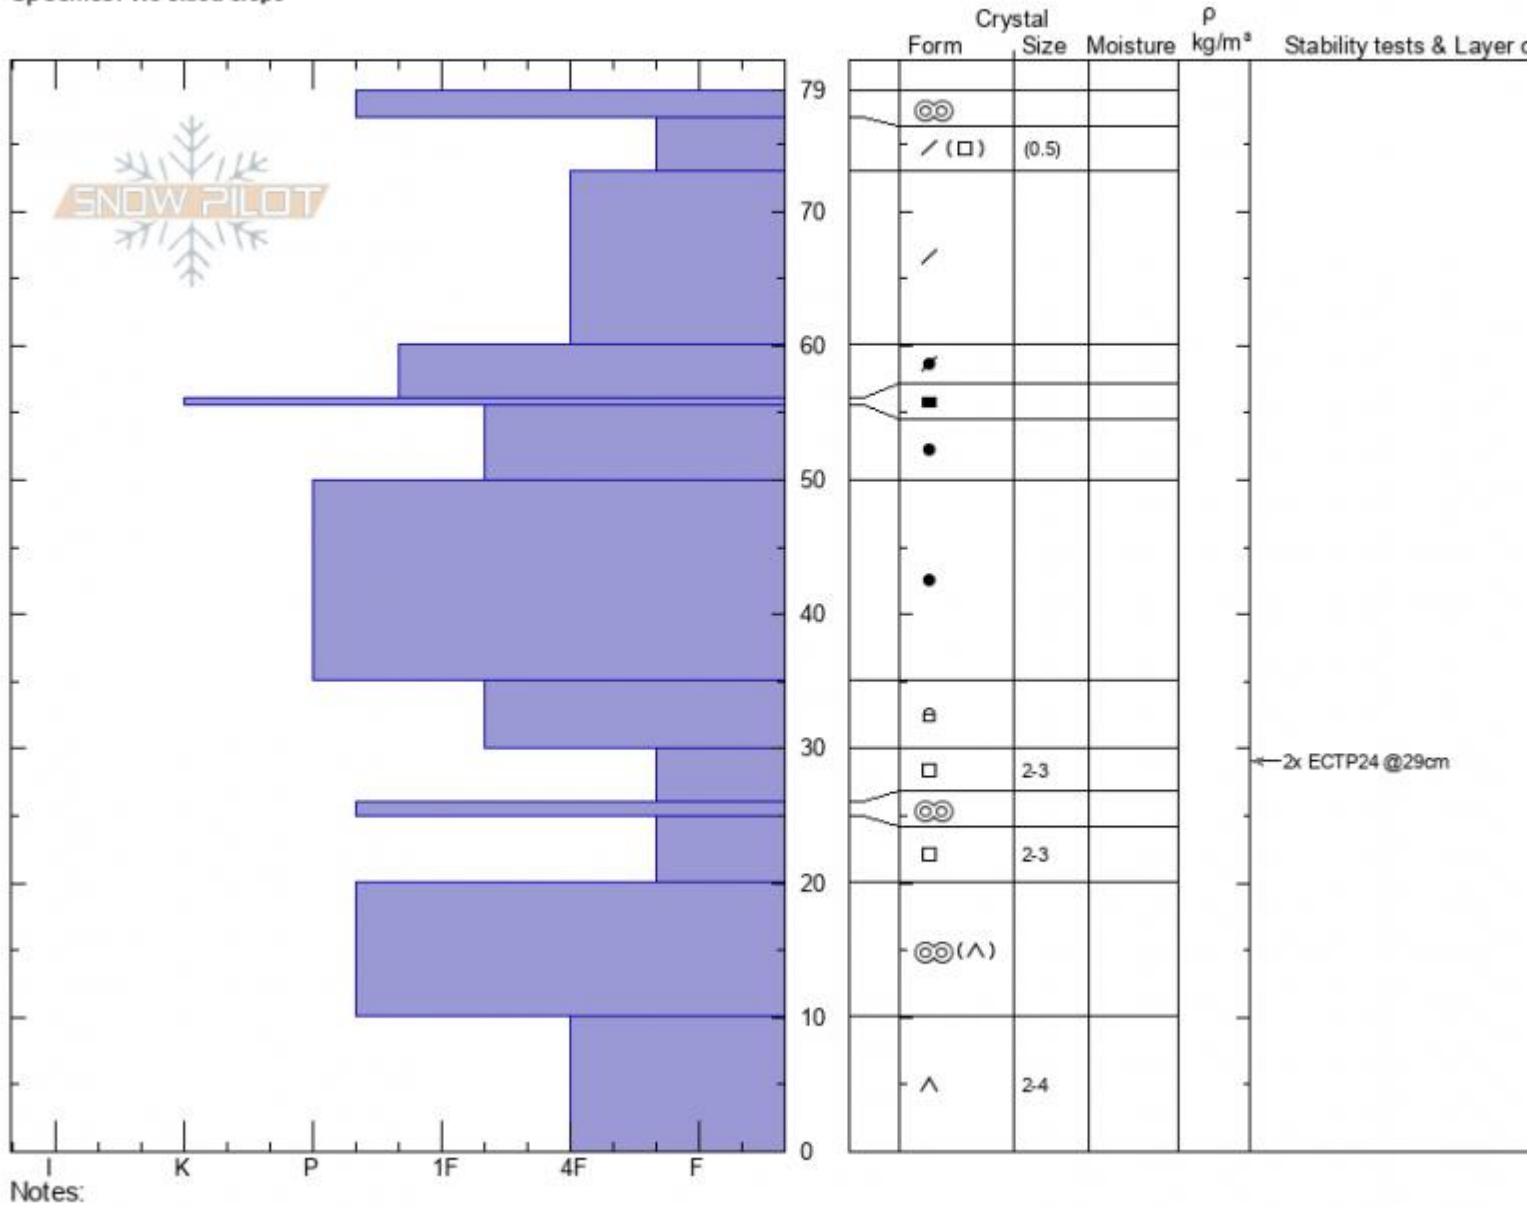

**Flanders Bowl**  
**Gallatin Range-N**  
**MT**  
 Elevation: **9751 ft**  
 Aspect: **130°**  
 Specifics: **We skied slope**

**Alex Marienthal**  
**12/04/2021 - 1:15pm**  
 Co-ord: **45.43658N, -110.94403W**  
 Slope Angle: **30°**  
 Wind Loading: **previous**

Stability: **Fair**  
 Air Temperature: **-0.5°C**  
 Sky Cover: **OVC**  
 Precipitation: **NO**  
 Wind: **W Moderate**

HS: **79**  
 PF: **40**  
 PS: **5**  
 Layer Notes: **30-26cm: Problematic layer**

Advisory Region  
 Northern Gallatin  
 Longitude  
 -110.93W  
 Latitude  
 45.44N  
 Northern Gallatin, 2021-12-04