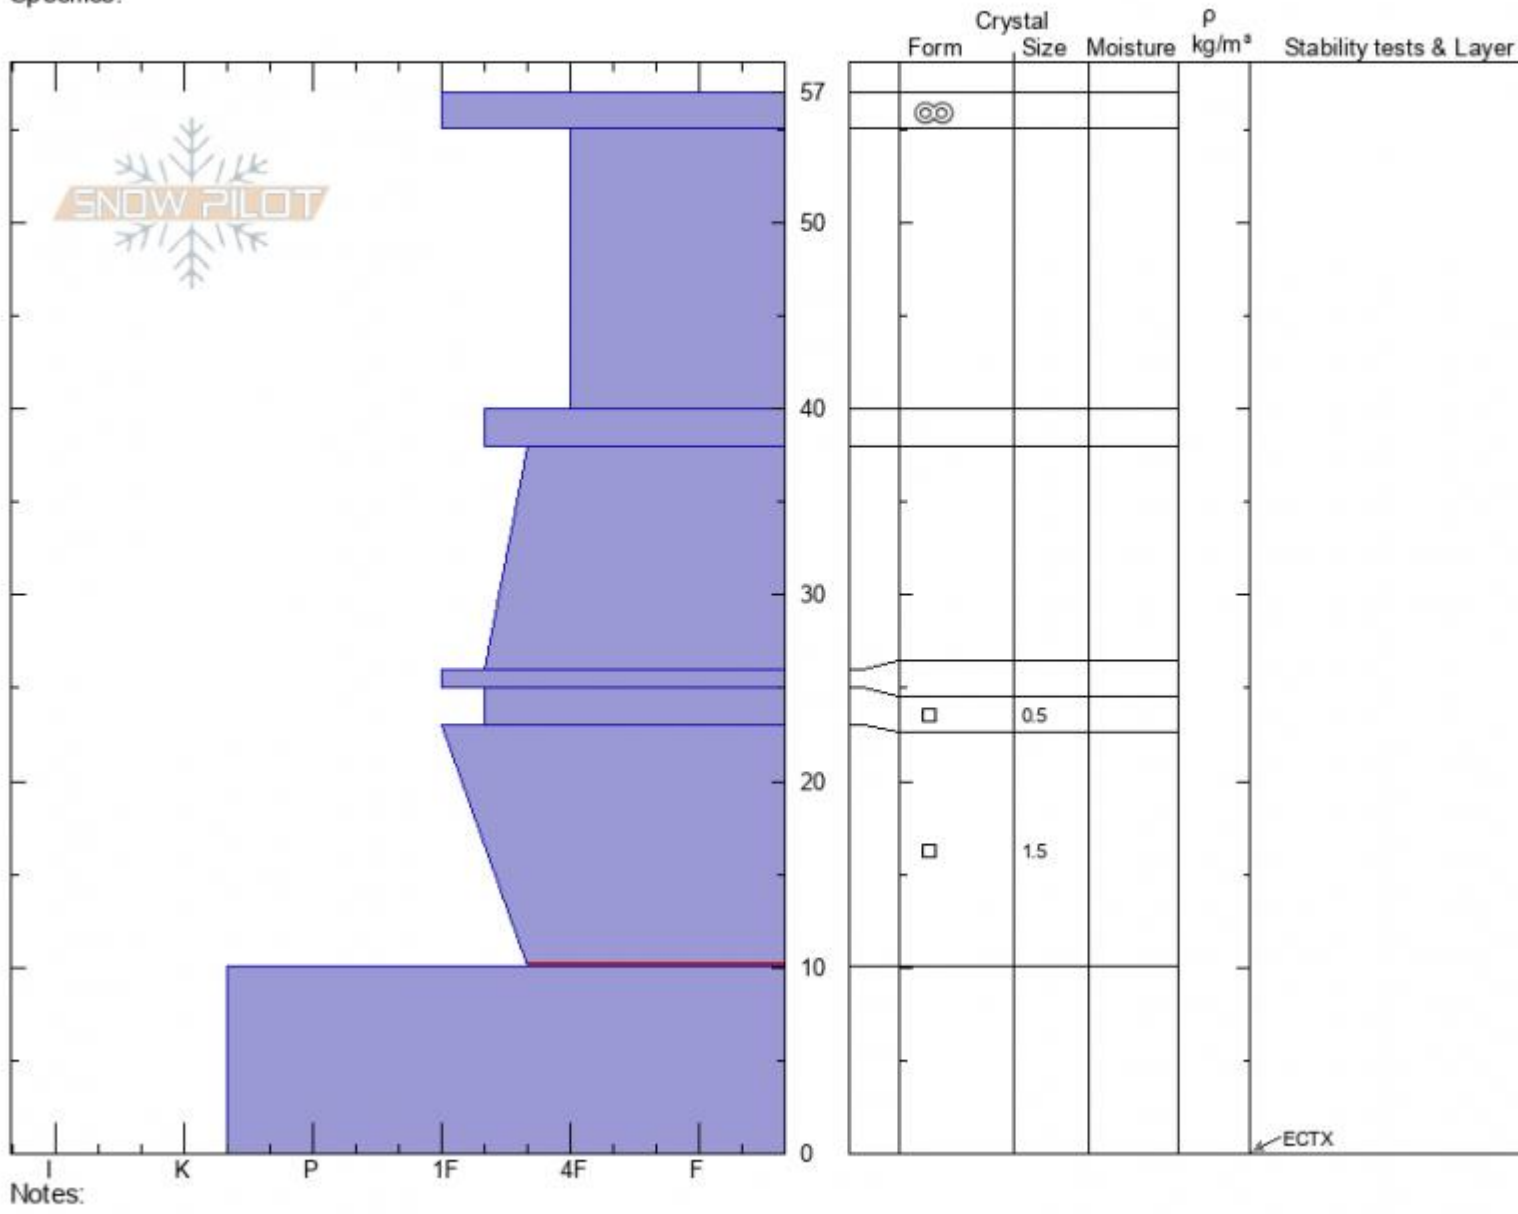

Mt Republic, NE 9300'
Absaroka Range
MT
Elevation: 9305 ft
Aspect: 73°
Specifics:

Beau Fredlund
12/03/2021 - 11:00am
Co-ord: 45.00477N, -109.94405E
Slope Angle: 22°
Wind Loading:

Stability:
Air Temperature:
Sky Cover: **BKN**
Precipitation:
Wind:

HS:57 Layer Notes:
23-10cm: Problematic layer

Advisory Region
Cooke City
Longitude
-109.96W
Latitude
45.00N
Cooke City, 2021-12-03