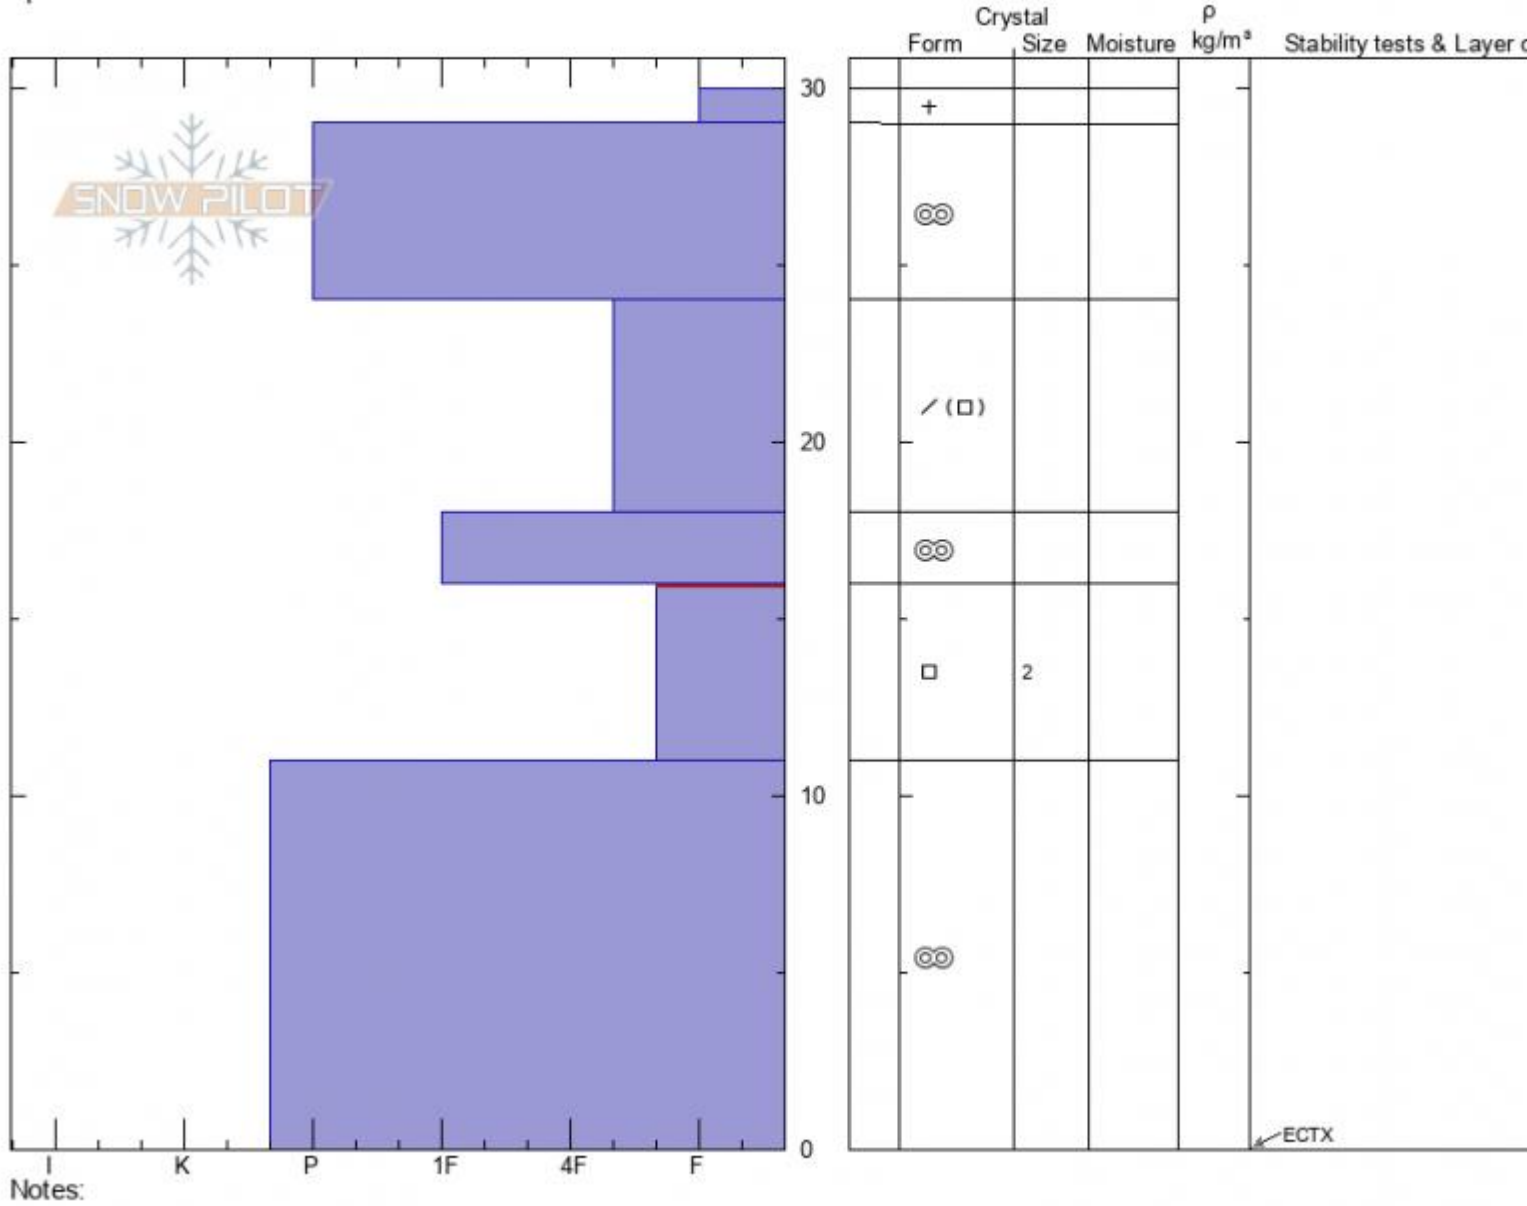

Beehive Basin
Madison Range-N
MT
 Elevation: **8543 ft**
 Aspect: **110°**
 Specifics:

Dave Zinn
12/06/2021 - 11:00am
 Co-ord: **45.32236N, -111.38691W**
 Slope Angle: **18°**
 Wind Loading:

Stability: **Very Good**
 Air Temperature:
 Sky Cover: **OVC**
 Precipitation: **NO**
 Wind: **Calm**

HS: **30** Layer Notes:
 PF: **15** 16-11cm: Problematic layer

Advisory Region
 Northern Madison
 Longitude
 -111.39W
 Latitude
 45.34N
 Northern Madison, 2021-12-06