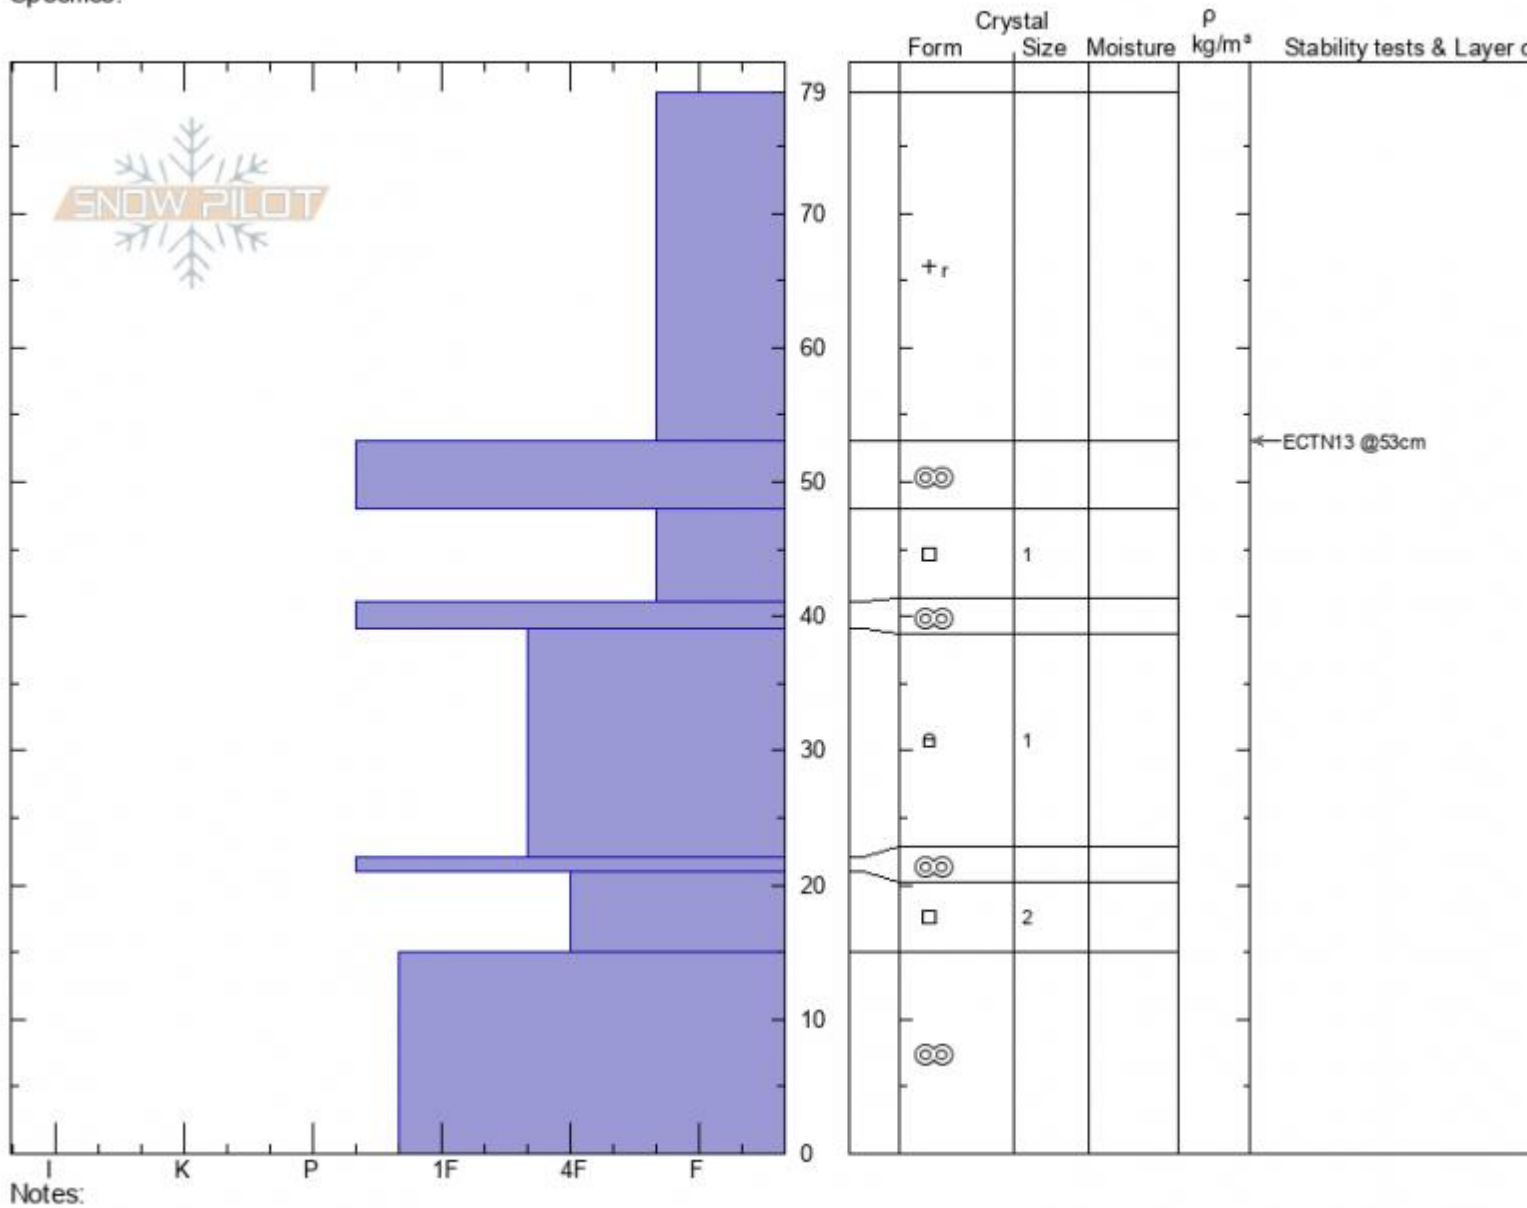

Refridgerator Chutes
 Bridger Range
 MT
 Elevation: 8050 ft
 Aspect: 26°
 Specifics:

Dave Zinn
 12/08/2021 - 11:30am
 Co-ord: 45.82915N, -110.93128W
 Slope Angle: 31°
 Wind Loading: **previous**

Stability: **Good**
 Air Temperature:
 Sky Cover: **OVC**
 Precipitation: **NO**
 Wind: **Calm**

HS:79 Layer Notes:

Advisory Region
 Bridger Range
 Longitude
 -110.93W
 Latitude
 45.83N
 Bridger Range, 2021-12-09