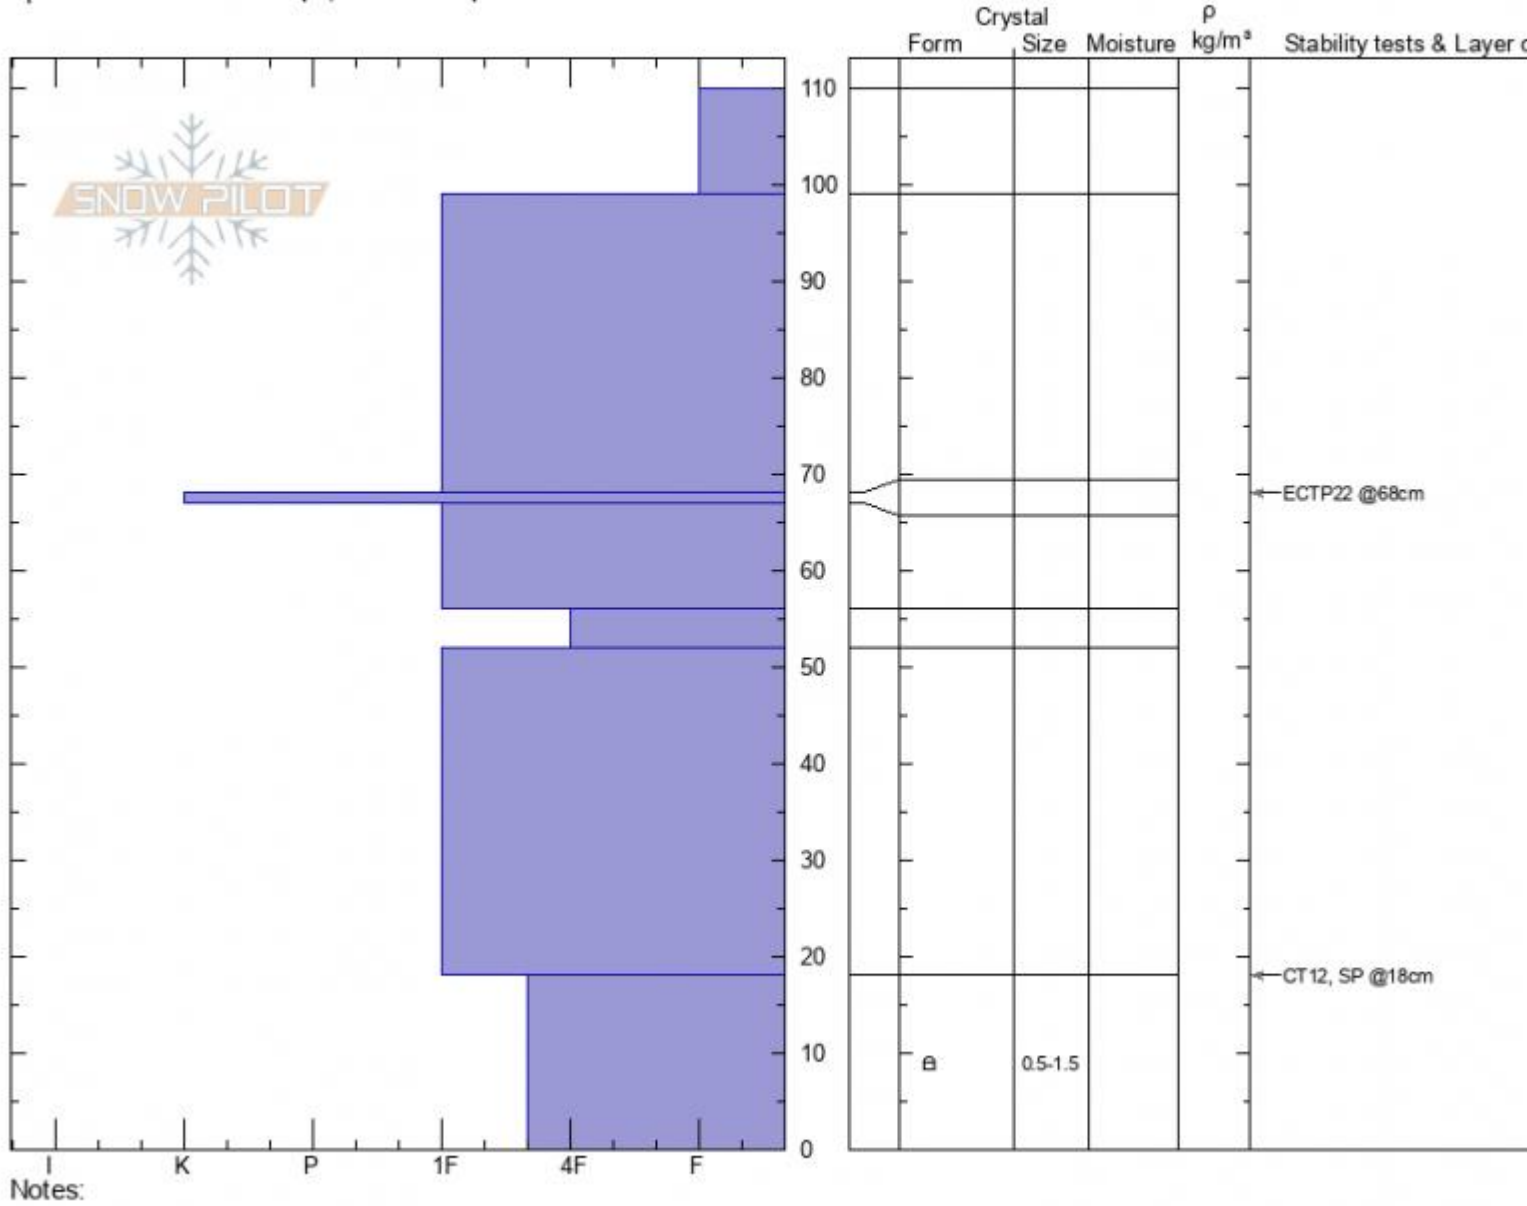

**Woody Ridge**  
**Cooke City**  
**MT**  
 Elevation: **9443 ft**  
 Aspect: **276°**  
 Specifics: **Ski tracks on slope; We skied slope**

**Haylee Darby**  
**12/10/2021 - 10:45am**  
 Co-ord: **44.98558N, -109.92819W**  
 Slope Angle: **29°**  
 Wind Loading:

Stability: **Good**  
 Air Temperature: **12°F**  
 Sky Cover: **SCT**  
 Precipitation: **NO**  
 Wind: **Calm**

HS: **110**    Layer Notes:  
 68-67cm: **Problematic layer**

Advisory Region  
 Cooke City  
 Longitude  
 -109.92W  
 Latitude  
 44.97N  
 Cooke City, 2021-12-11