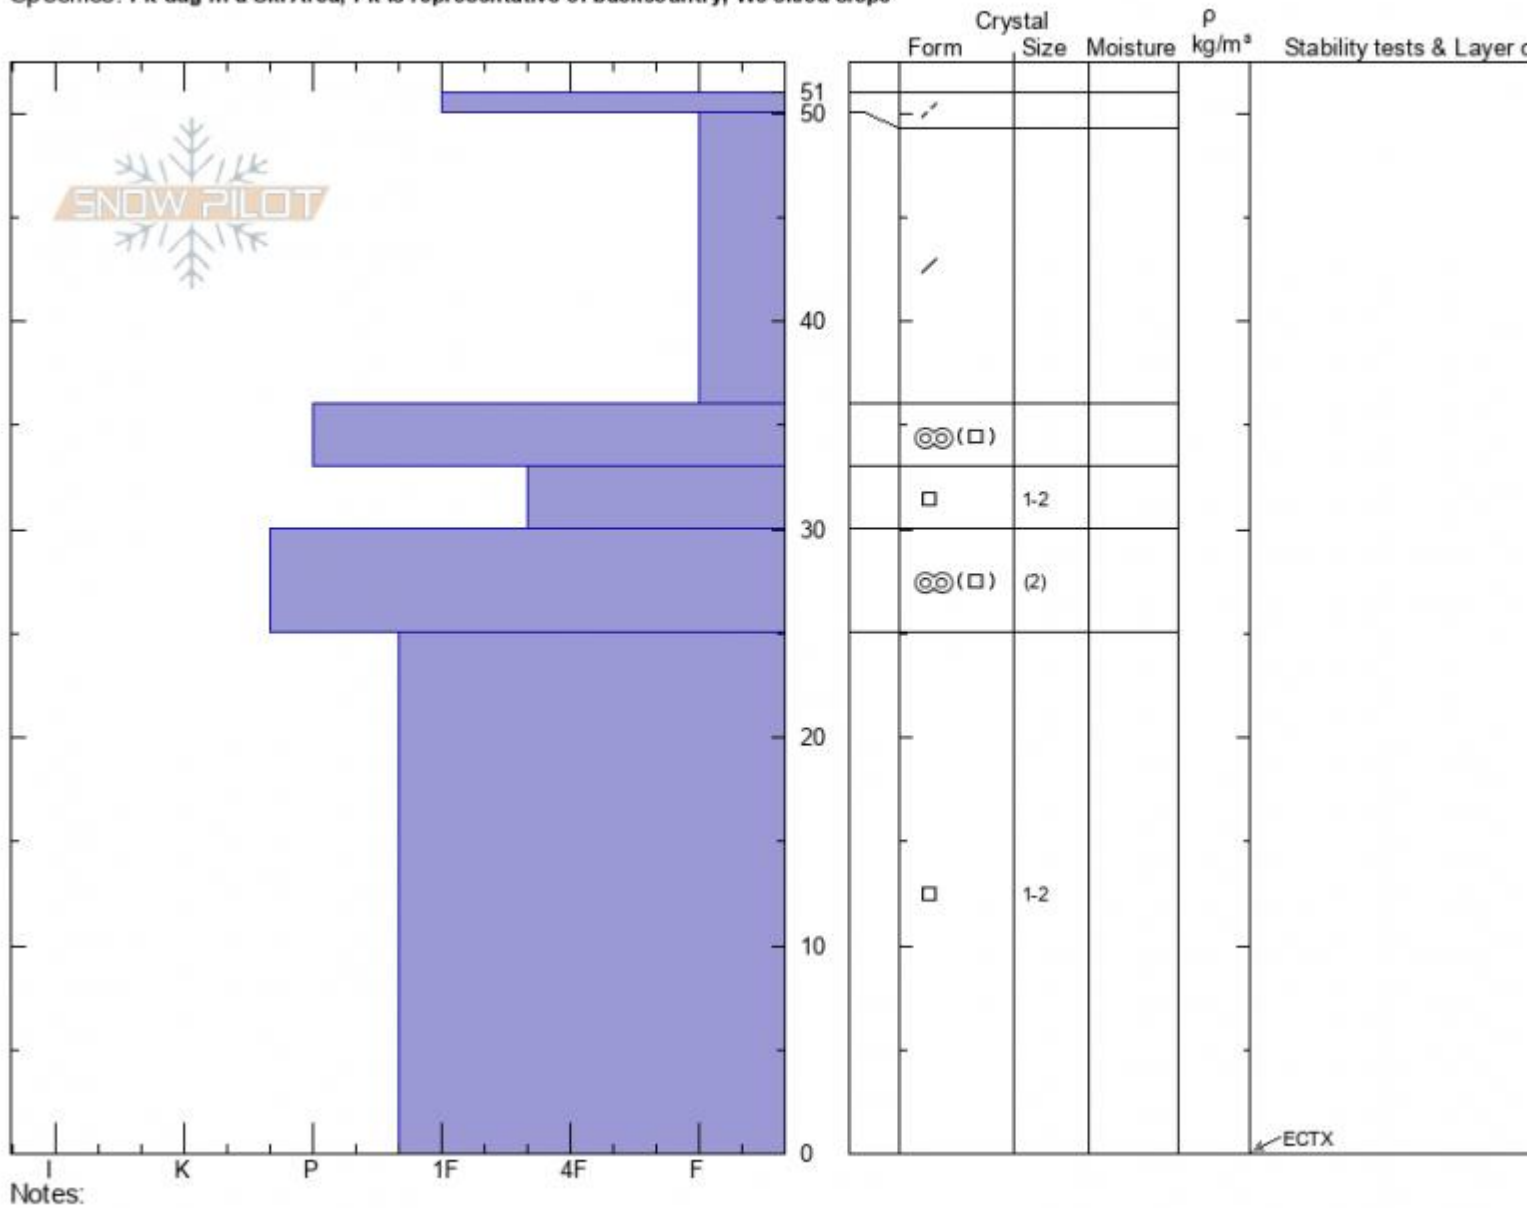

Deano's Delight
Bridger Range
MT
Elevation: 8366 ft
Aspect: 140°
Specifics: Pit dug in a Ski Area; Pit is representative of backcountry; We skied slope

Dave Zinn
12/13/2021 - 11:20am
Co-ord: 45.80175N, -110.93153W
Slope Angle: 38°
Wind Loading: no

Stability: **Very Good**
Air Temperature:
Sky Cover: **BKN**
Precipitation: **NO**
Wind: **SW Light Breeze**

HS: 51
PF: 50

Layer Notes:

Advisory Region
Bridger Range
Longitude
-110.92W
Latitude
45.82N
Bridger Range, 2021-12-13