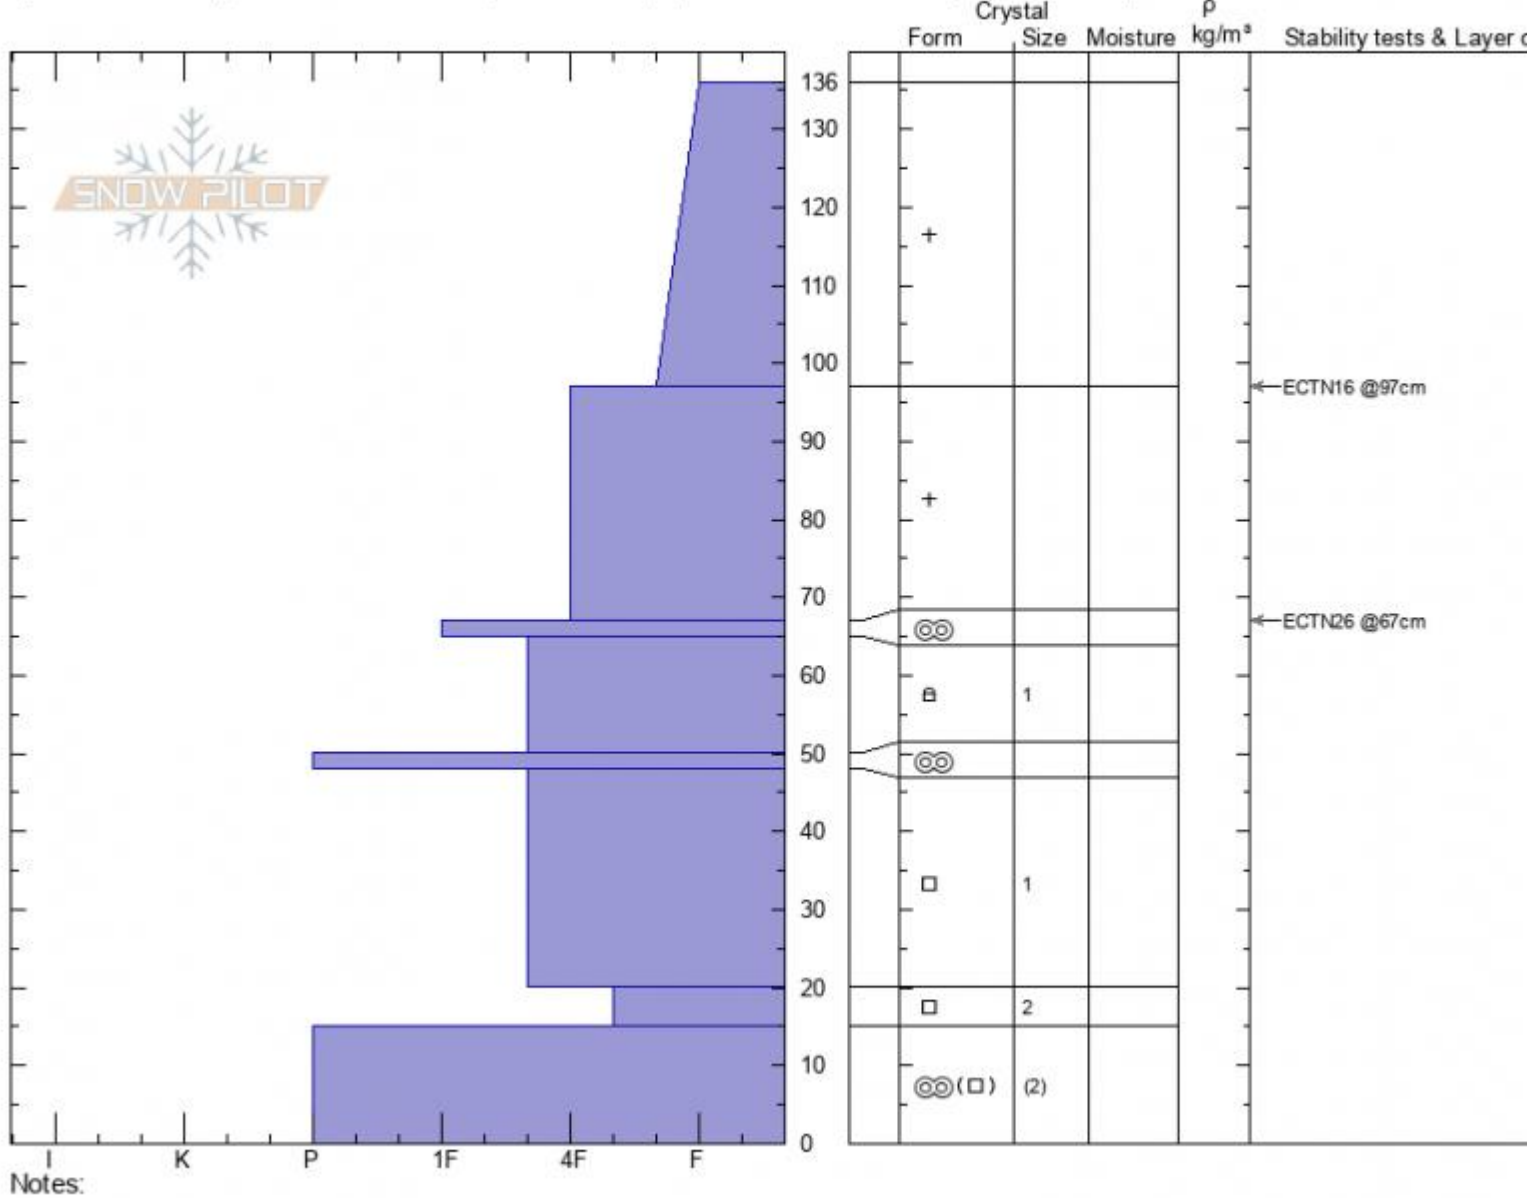

**Otter Slide**  
**Madison Range-S**  
**MT**

Elevation: **8969 ft**  
 Aspect: **50°**

**Dave Zinn**  
**12/15/2021 - 1:30pm**  
 Co-ord: **44.94665N, -111.29953W**  
 Slope Angle: **20°**  
 Wind Loading: **no**

Stability: **Very Poor**  
 Air Temperature:  
 Sky Cover: **BKN**  
 Precipitation: **S-1**  
 Wind: **S Calm**

HS: **136** Layer Notes:  
 PF: **100**

Specifics: Cracking; Recent avalanche activity on similar slopes; Recent avalanche activity on different slopes

Advisory Region  
 Southern Madison  
 Longitude  
 -111.27W  
 Latitude  
 45.06N  
 Southern Madison, 2021-12-15