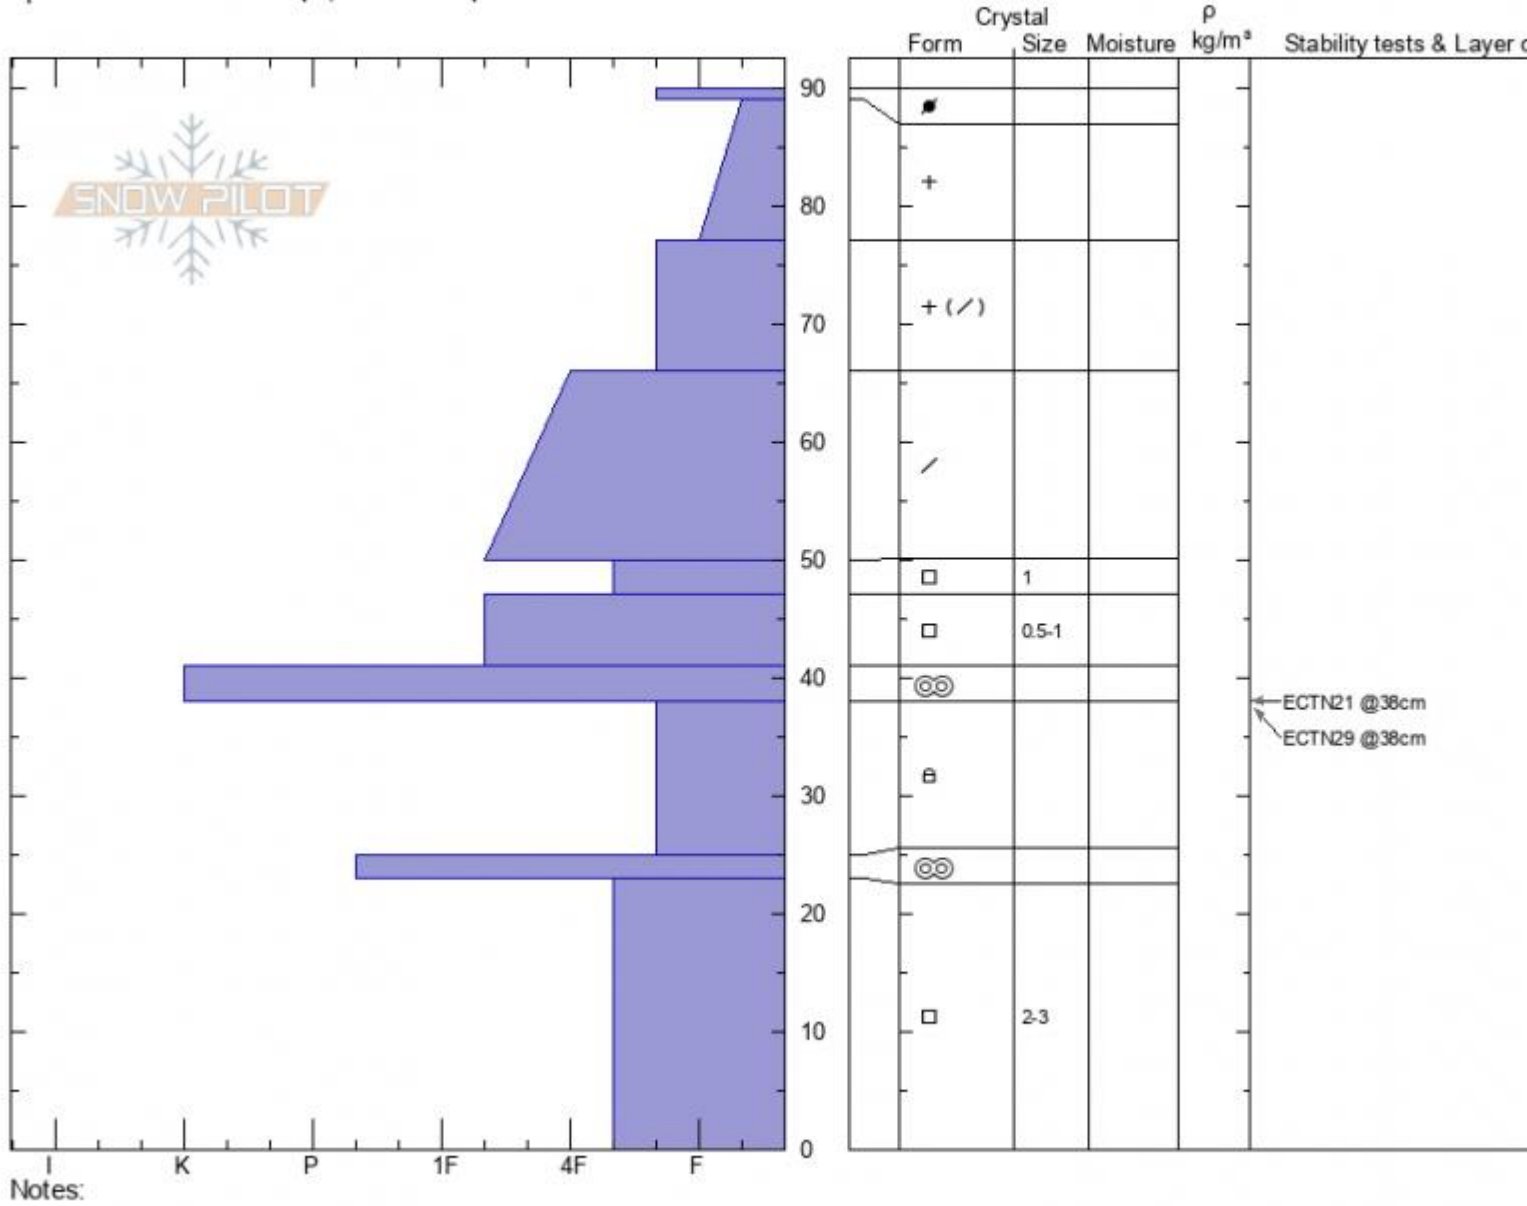

Top of Slushman's
Bridger Range
MT
 Elevation: **8723 ft**
 Aspect: **85°**
 Specifics: **Ski tracks on slope; We skied slope**

Alex Marienthal
12/18/2021 - 12:22pm
 Co-ord: **45.80316N, -110.93370W**
 Slope Angle: **28°**
 Wind Loading: **previous**

Stability:
 Air Temperature:
 Sky Cover: **OVC**
 Precipitation: **NO**
 Wind: **W Light Breeze**

HS:90 Layer Notes:
 38-25cm: **Problematic layer**

Advisory Region
 Bridger Range
 Longitude
 -110.92W
 Latitude
 45.82N
 Bridger Range, 2021-12-18