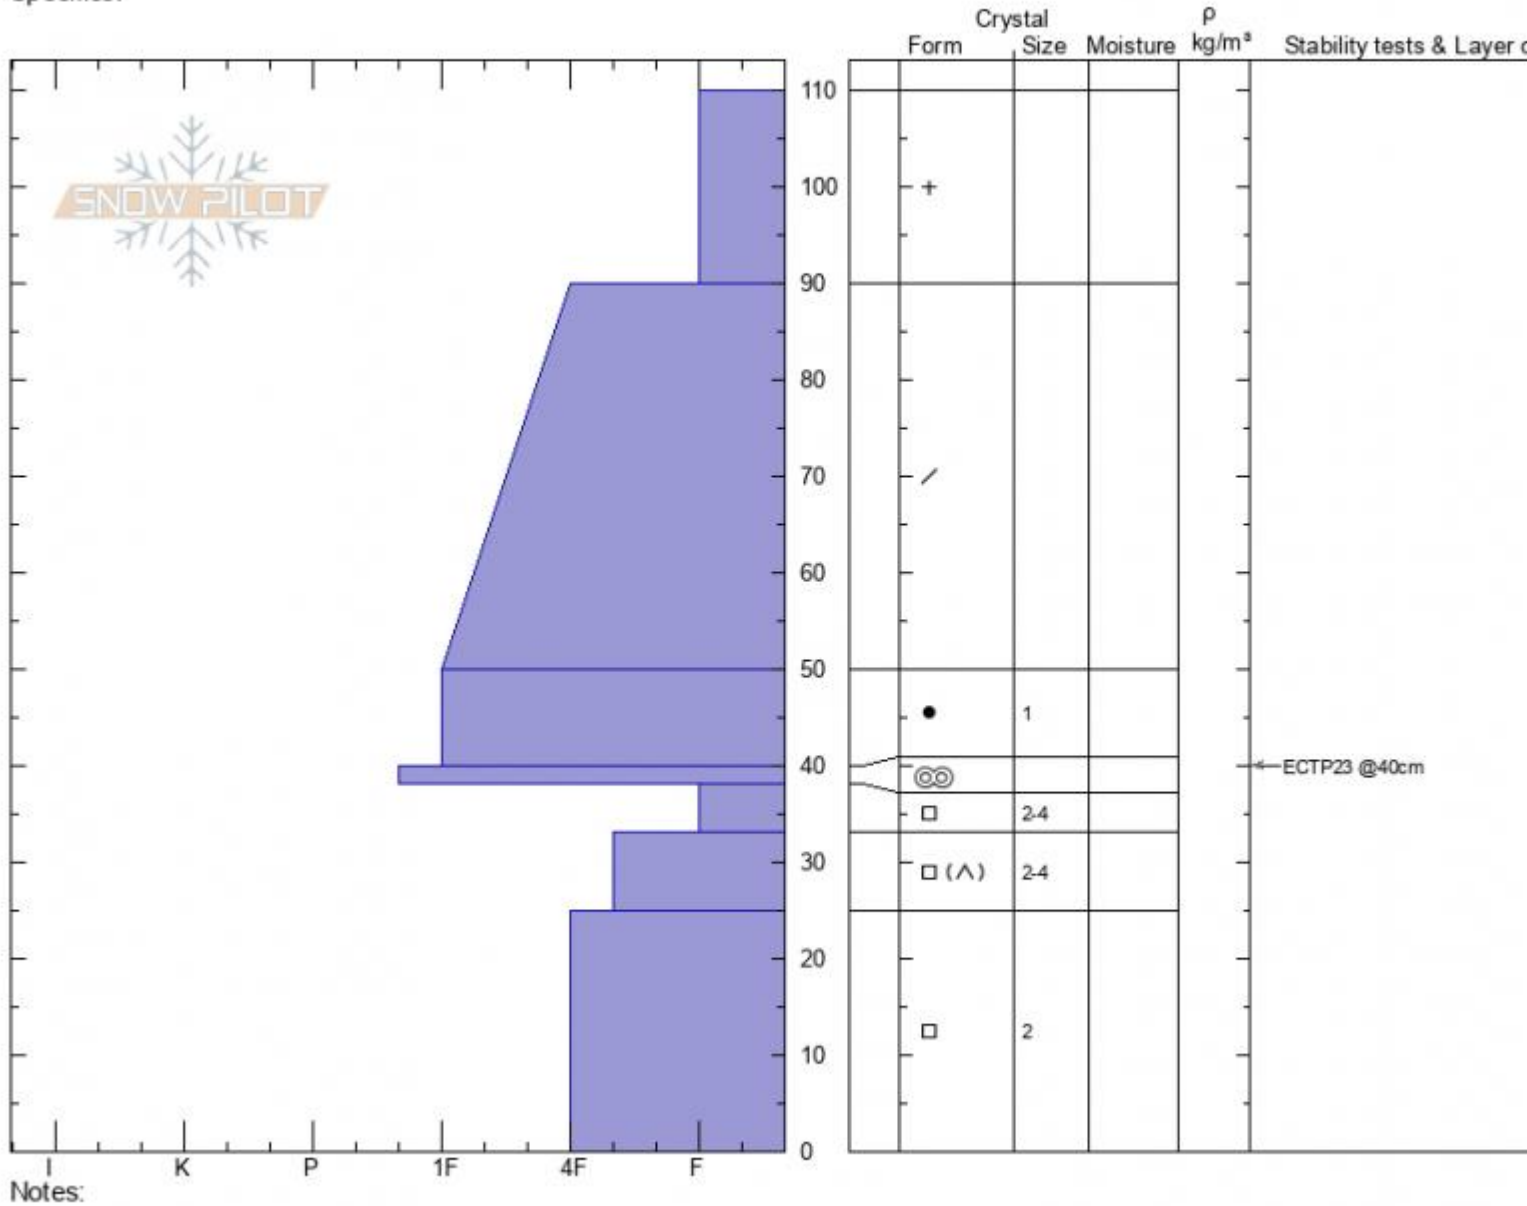

**Lionhead, Ski Hill**  
**Henry Mtns**  
**MT**  
 Elevation: **8069 ft**  
 Aspect: **65°**  
 Specifics:

**Alex Marienthal**  
**12/20/2021 - 10:45am**  
 Co-ord: **44.70344N, -111.29721W**  
 Slope Angle: **28°**  
 Wind Loading:

Stability: **Fair**  
 Air Temperature: **-4.5°C**  
 Sky Cover: **BKN**  
 Precipitation: **NO**  
 Wind: **W Calm**

HS: **110** Layer Notes:  
 PF: **60** 40-38cm: **Problematic layer**  
 PS: **17**

Advisory Region  
 Lionhead Range  
 Longitude  
 -111.32W  
 Latitude  
 44.71N  
 Lionhead Range, 2021-12-20