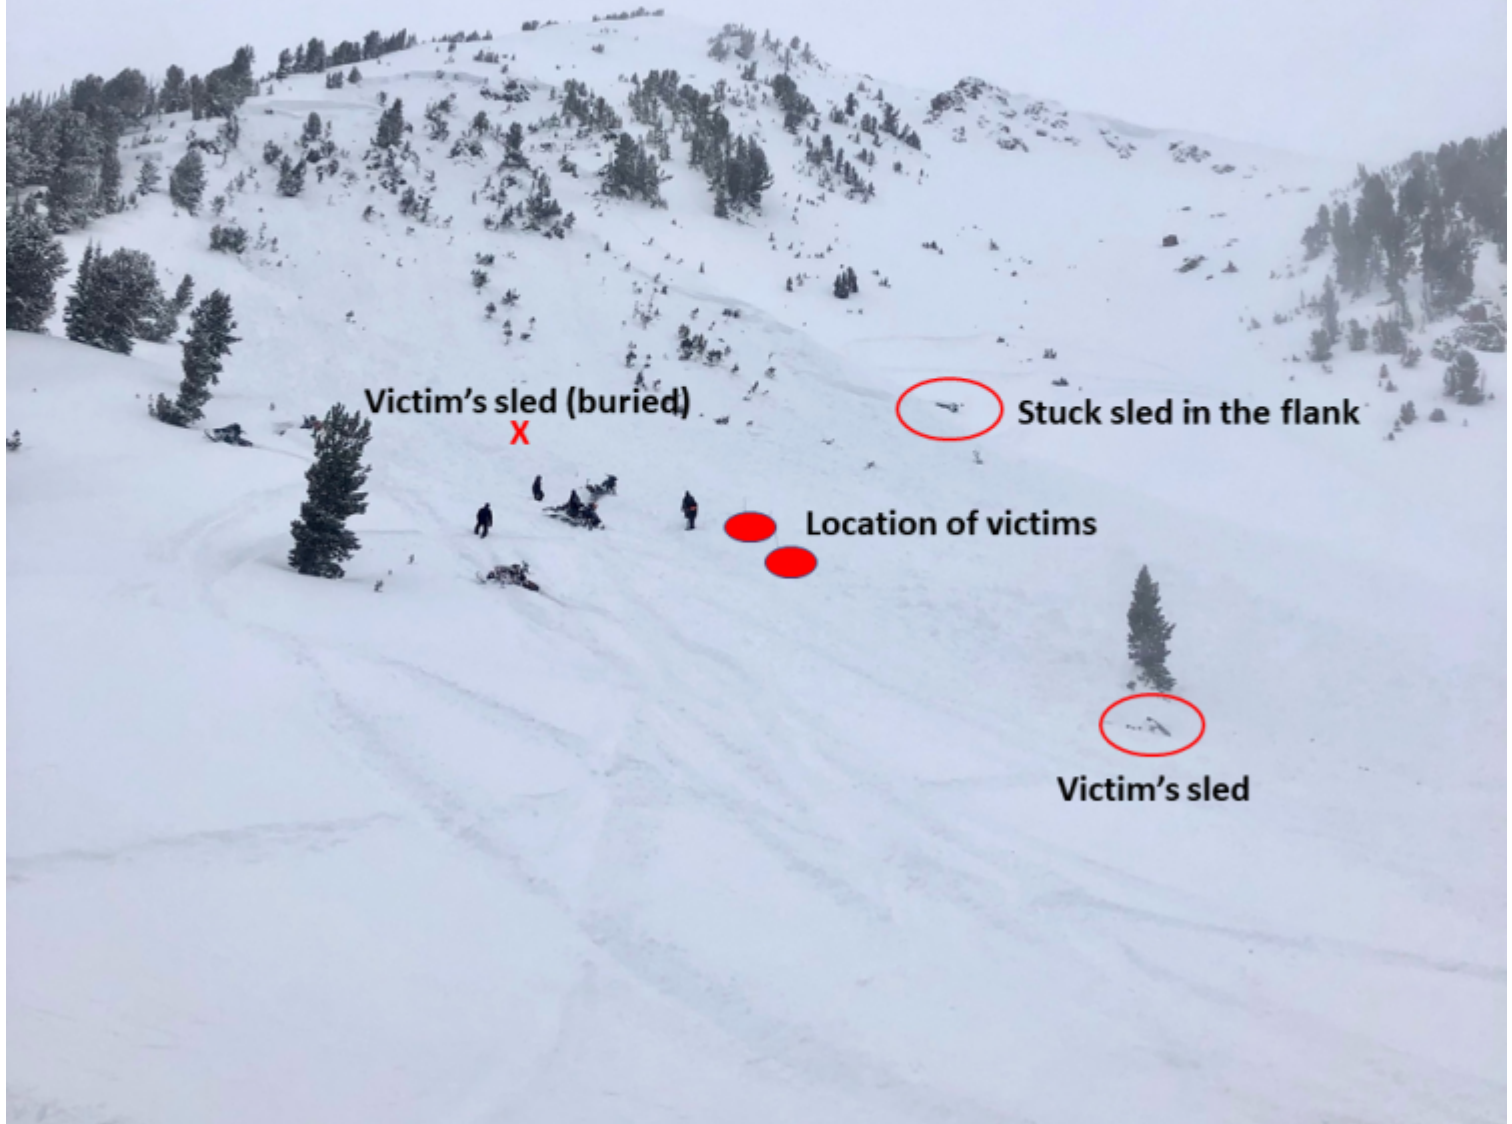

Scotch Bonnet Mountain
SE aspect
10,000'

4-5' deep
300' wide
500' vertical

This photo shows where people and their machines were buried. Photo: S. Strenge

Advisory Region
Cooke City
Longitude
-109.95W
Latitude
45.06N

Avalanche Details: [Double Avalanche Fatality, Scotch Bonnet Mountain](#)
Cooke City, 2021-12-30