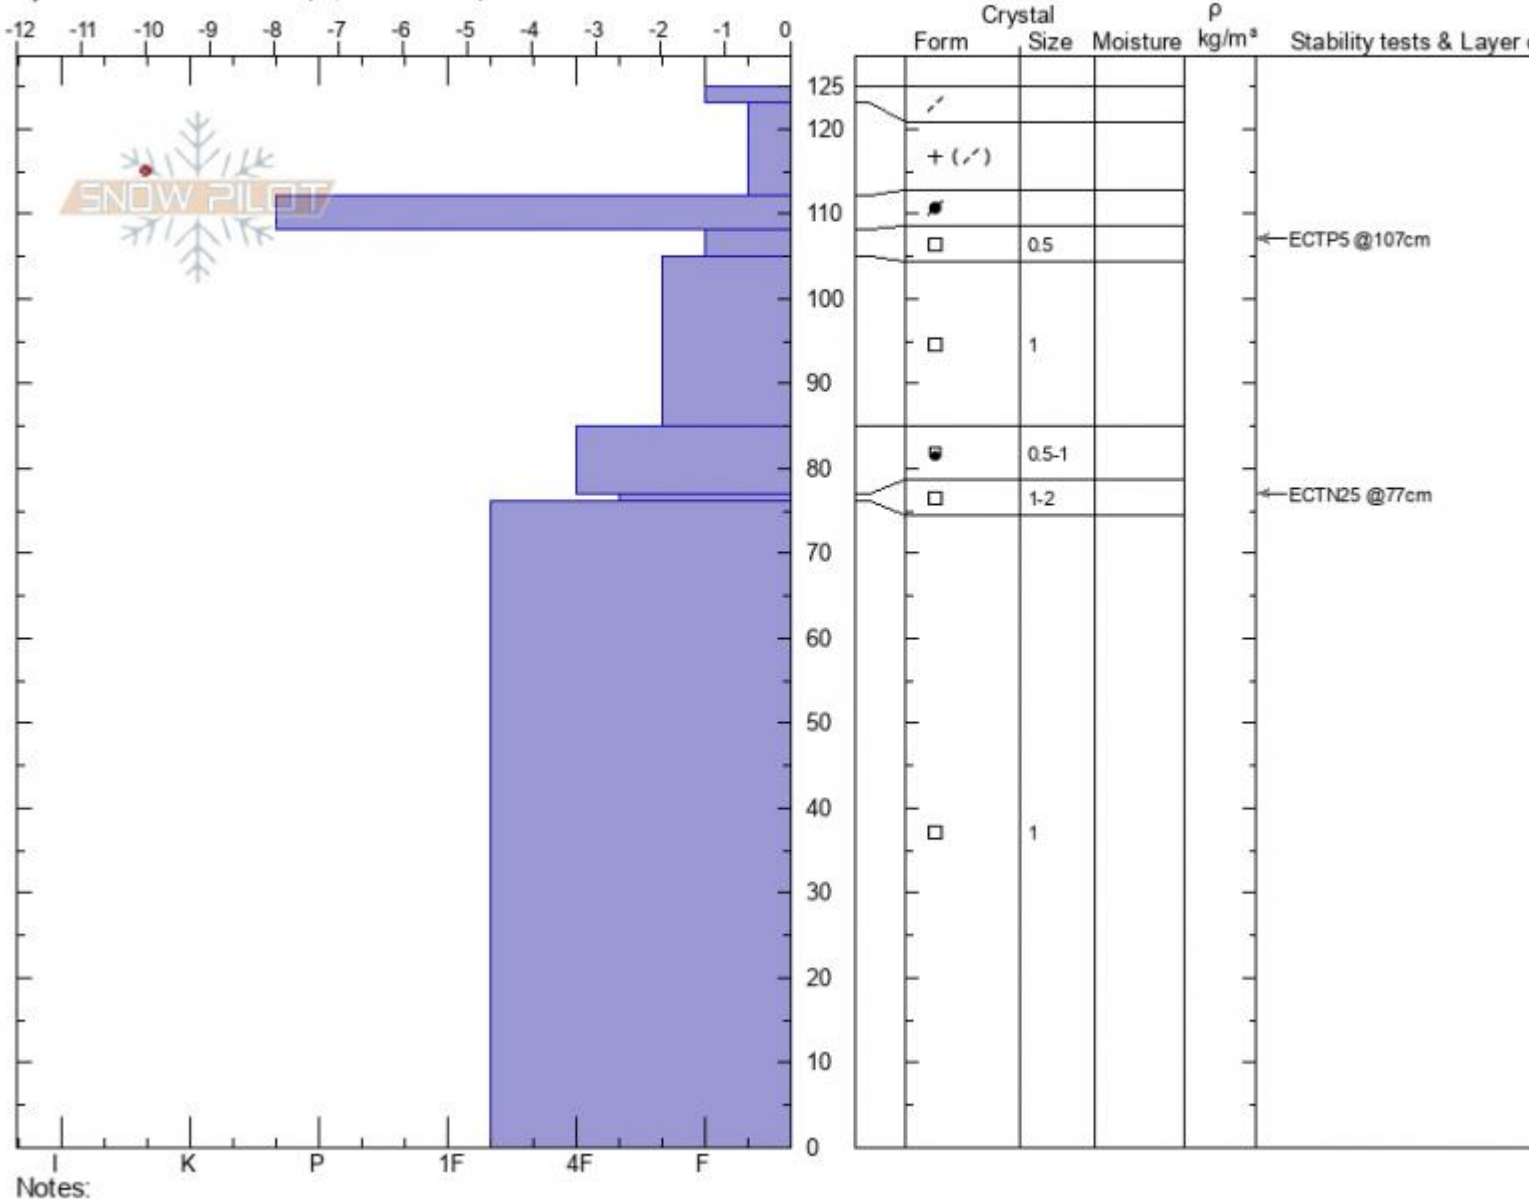

Football Field  
 Bridger Range  
 MT  
 Elevation: 8370 ft  
 Aspect: 100°  
 Specifics: Ski tracks on slope; We skied slope

Alex Marienthal  
 01/01/2022 - 11:15am  
 Co-ord: 45.79789N, -110.93296W  
 Slope Angle: 35°  
 Wind Loading: previous

Stability: Fair  
 Air Temperature: -17°C  
 Sky Cover: CLR  
 Precipitation: NO  
 Wind: W Calm

HS:125 Layer Notes:  
 108-105cm: Problematic layer

Advisory Region  
 Bridger Range  
 Longitude  
 -110.94W  
 Latitude  
 45.79N  
 Bridger Range, 2022-01-01