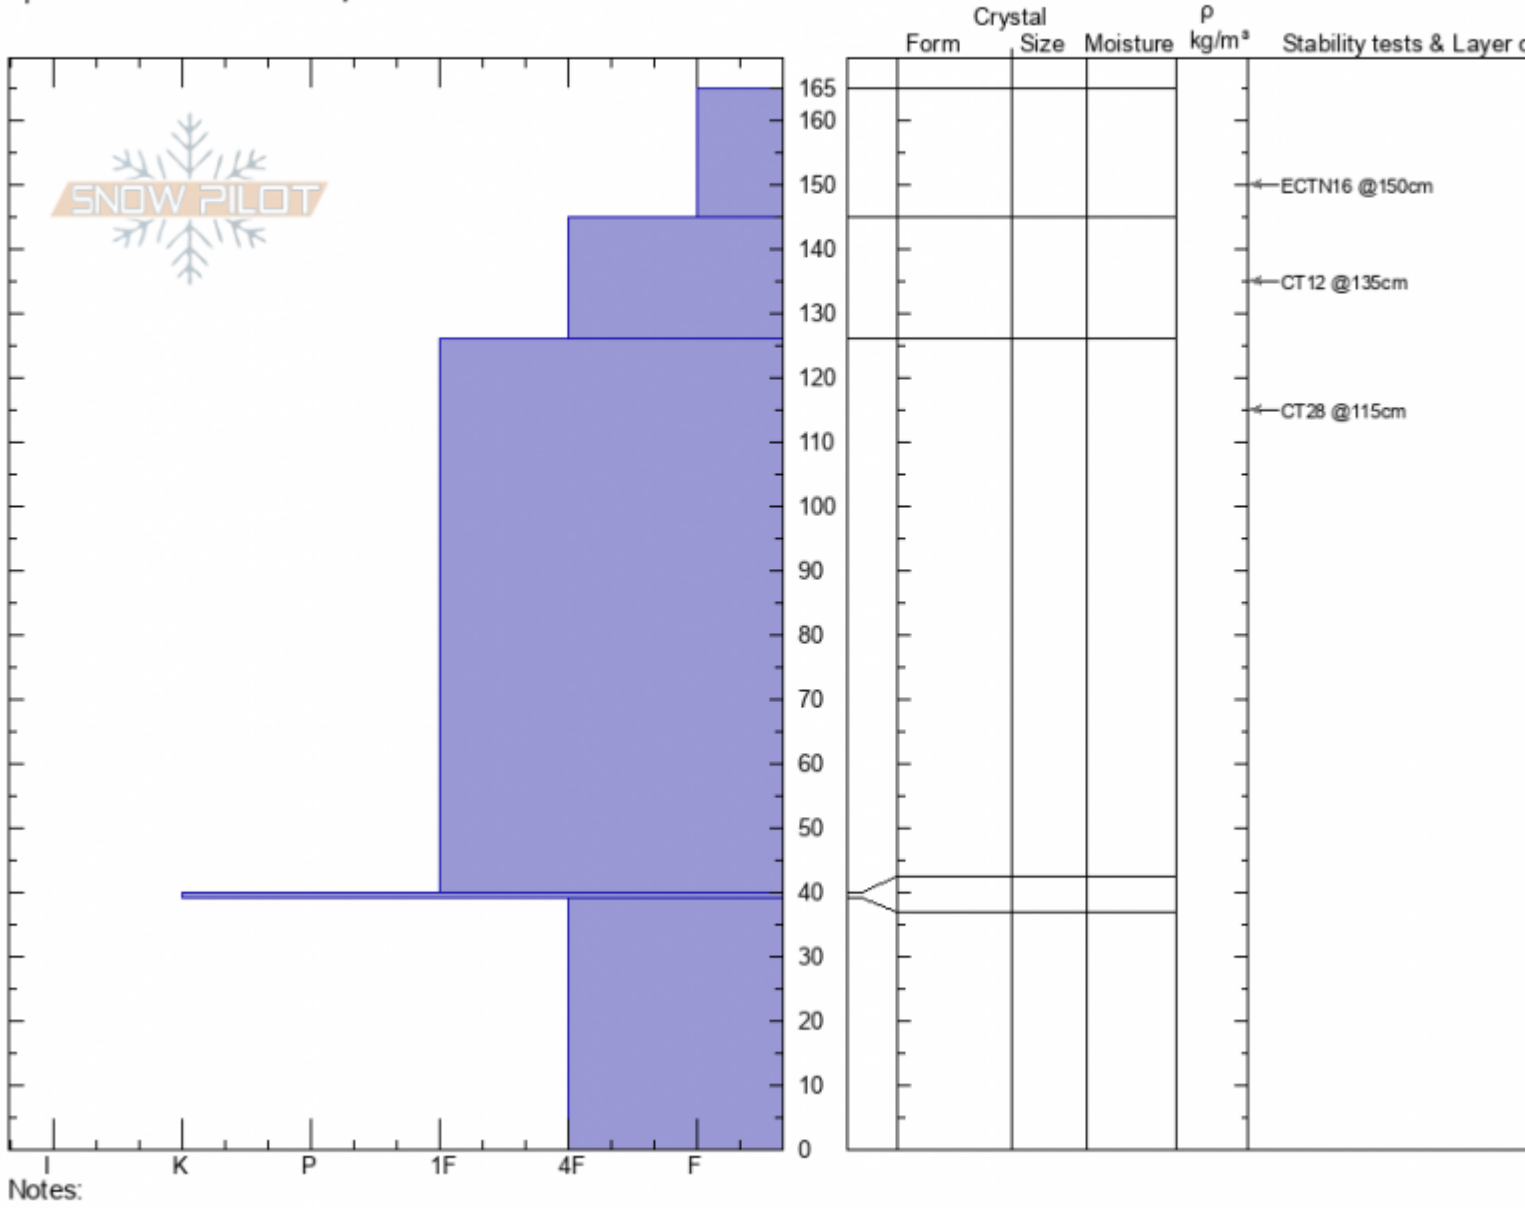

Tin Cup Pass
Centennial Range
MT
 Elevation: **8076 ft**
 Aspect:
 Specifics: **We snowmobiled slope**

Chris Hericks
01/02/2022 - 2:00pm
 Co-ord: **44.54738N, -111.52468W**
 Slope Angle:
 Wind Loading:

Stability: **Good**
 Air Temperature:
 Sky Cover: **BKN**
 Precipitation: **NO**
 Wind: **Calm**

HS:165 Layer Notes:
 40-39cm: **Problematic layer**

Advisory Region
 Island Park
 Longitude
 -111.80W
 Latitude
 44.57N
 Island Park, 2022-01-03