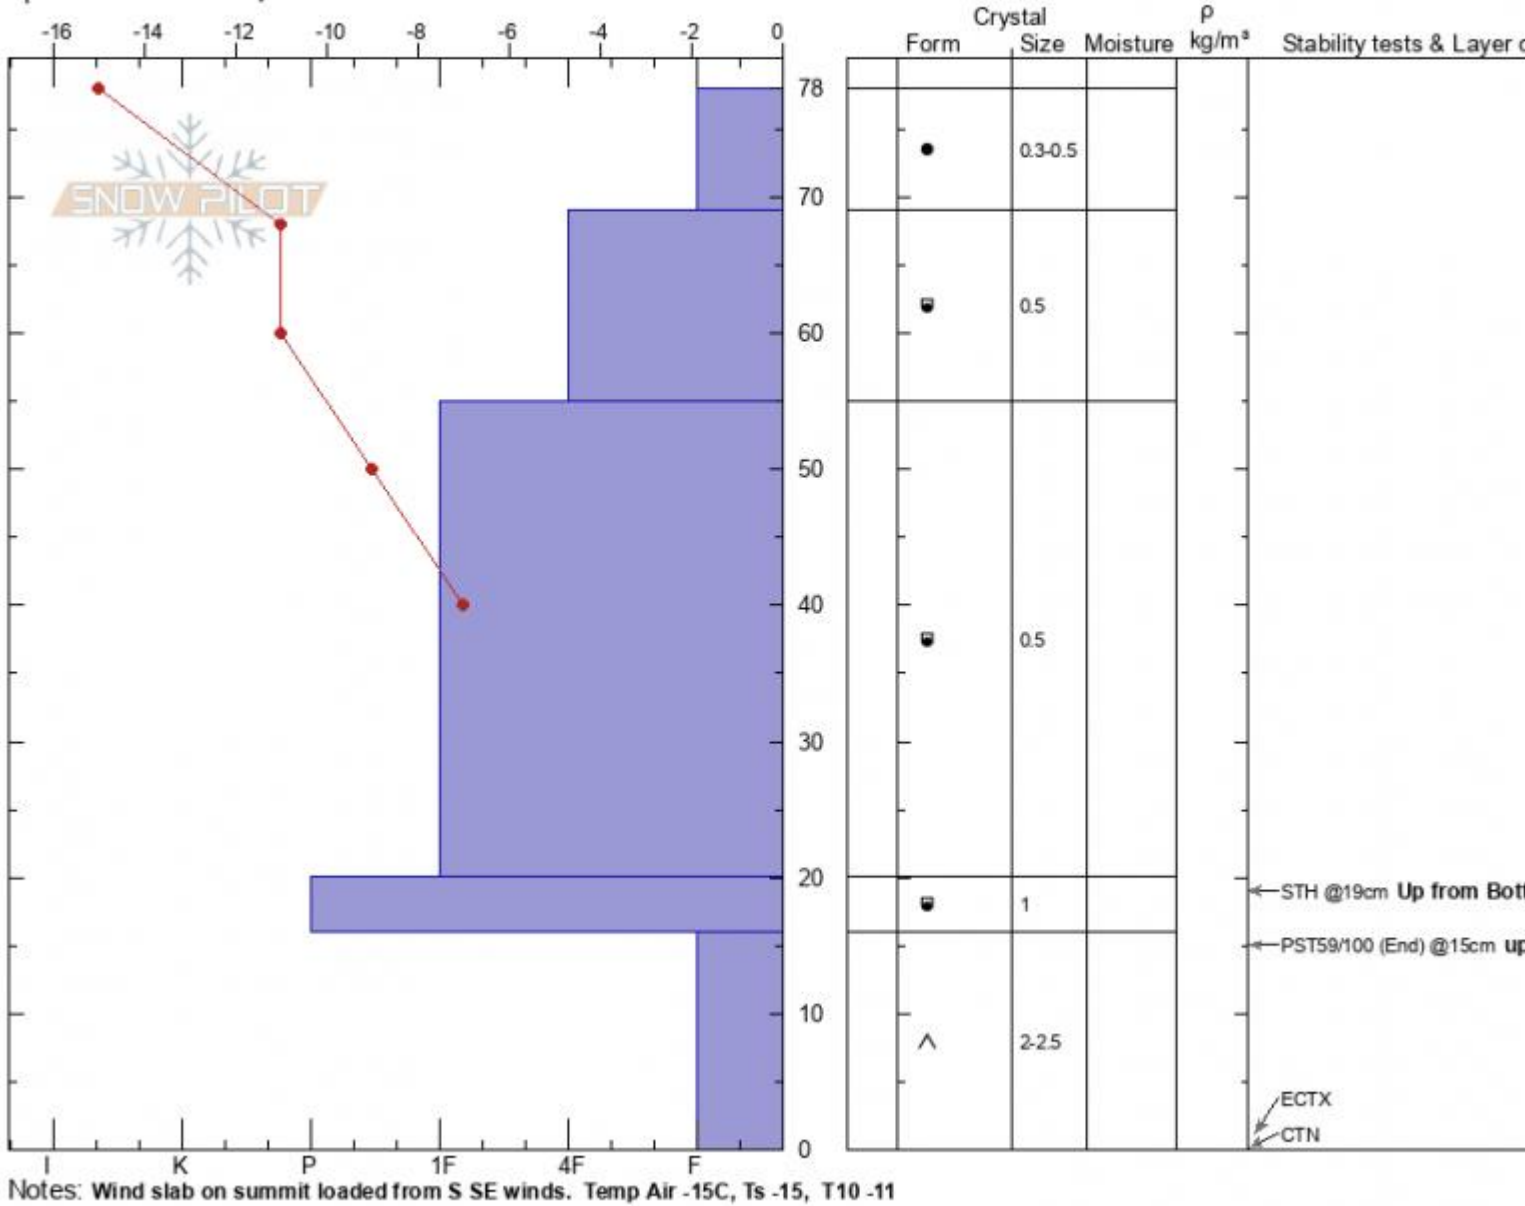

Mt Hebgen
Lionhead Range
MT
 Elevation: **7744 ft**
 Aspect: **135°**
 Specifics: **We skied slope**

SaRah Busse
01/02/2022 - 12:07 pm
 Co-ord: **45.07764N, -111.98914W**
 Slope Angle: **12°**
 Wind Loading: **yes**

Stability: **Good**
 Air Temperature: **-15°C**
 Sky Cover: **BKN**
 Precipitation: **NO**
 Wind: **SW Light Breeze**

HS: **78** Layer Notes:
 16-0cm: **Problematic layer**

Advisory Region
 Lionhead Range
 Longitude
 -112.21W
 Latitude
 44.47N
 Lionhead Range, 2022-01-03