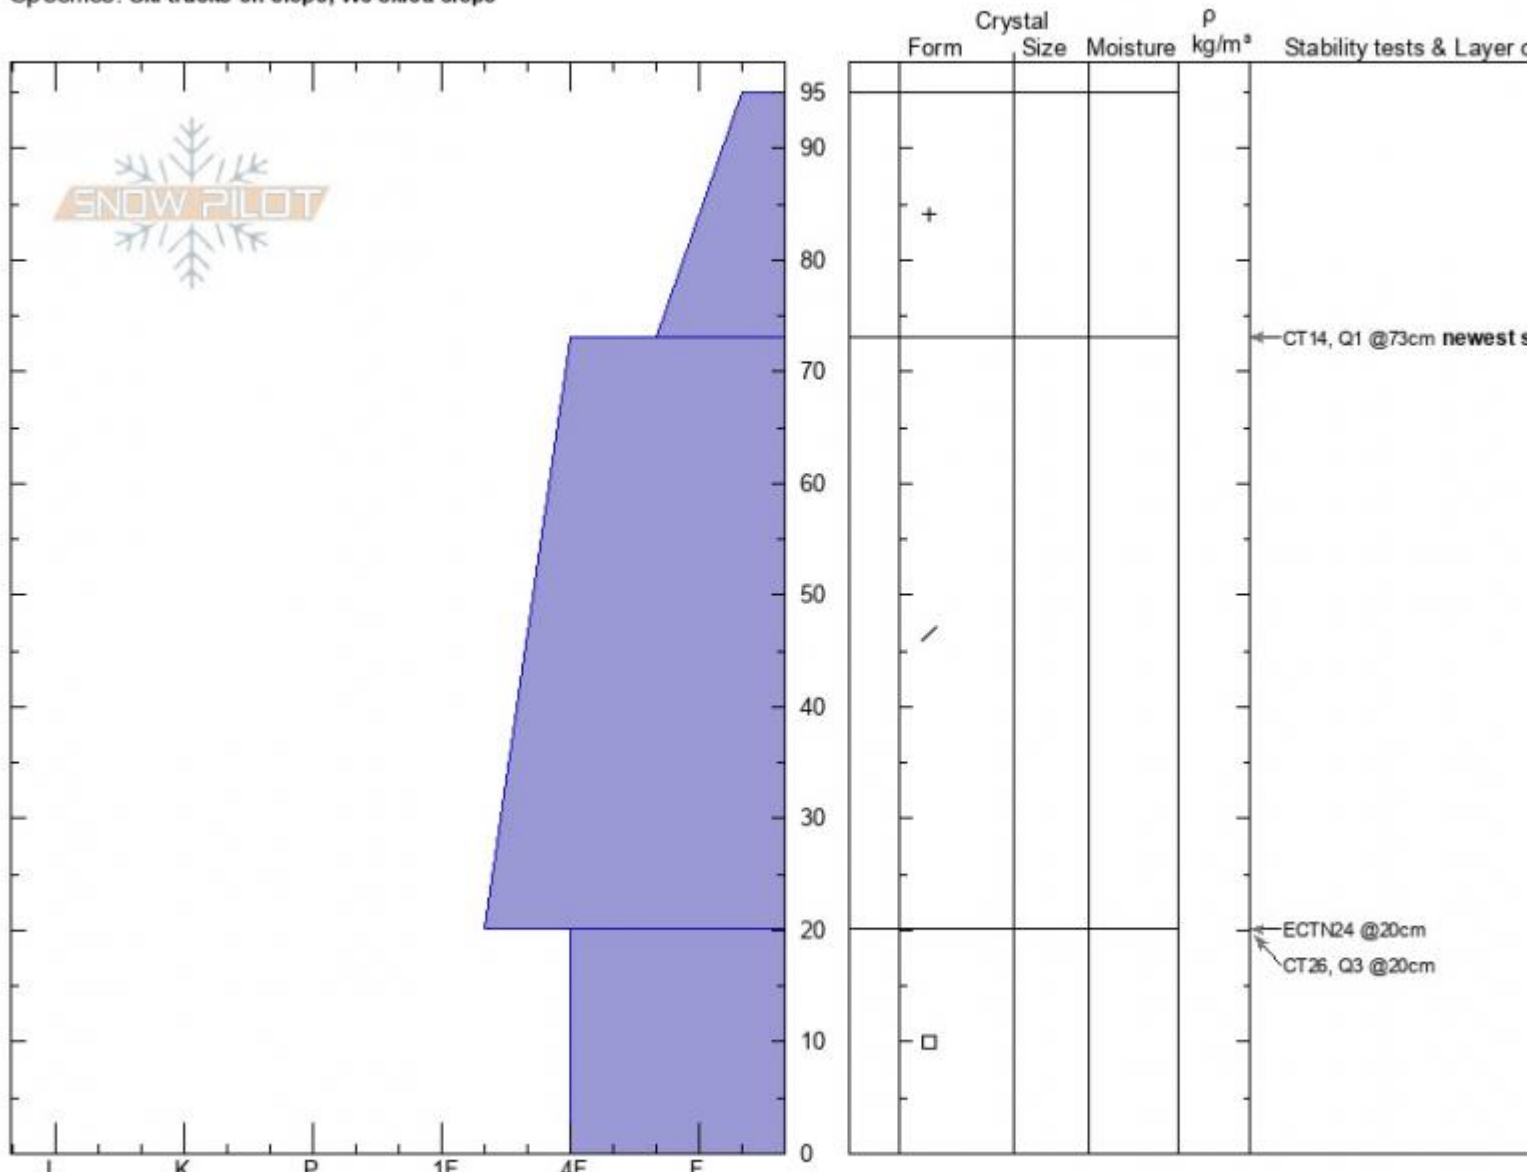

Upper Pebble creek
 Cooke City
 MT
 Elevation: 2594 m
 Aspect: 135°
 Specifics: Ski tracks on slope; We skied slope

Jim Earl
 01/02/2022 - 1:00pm
 Co-ord: 45.02686N, -110.05580W
 Slope Angle: 24°
 Wind Loading: previous

Stability: **Good**
 Air Temperature: 12°F
 Sky Cover: **OVC**
 Precipitation: **NO**
 Wind:

HS:95
 PF:40
 PS:15
 Layer Notes:
 20-0cm: Problematic layer

Notes: Upper 70 cm of newer snow is well-consolidated, with newest snow not quite as well-bonded.
 Bottom 20 cm of facets does not inspire confidence, but is virtually unreactive, for now.