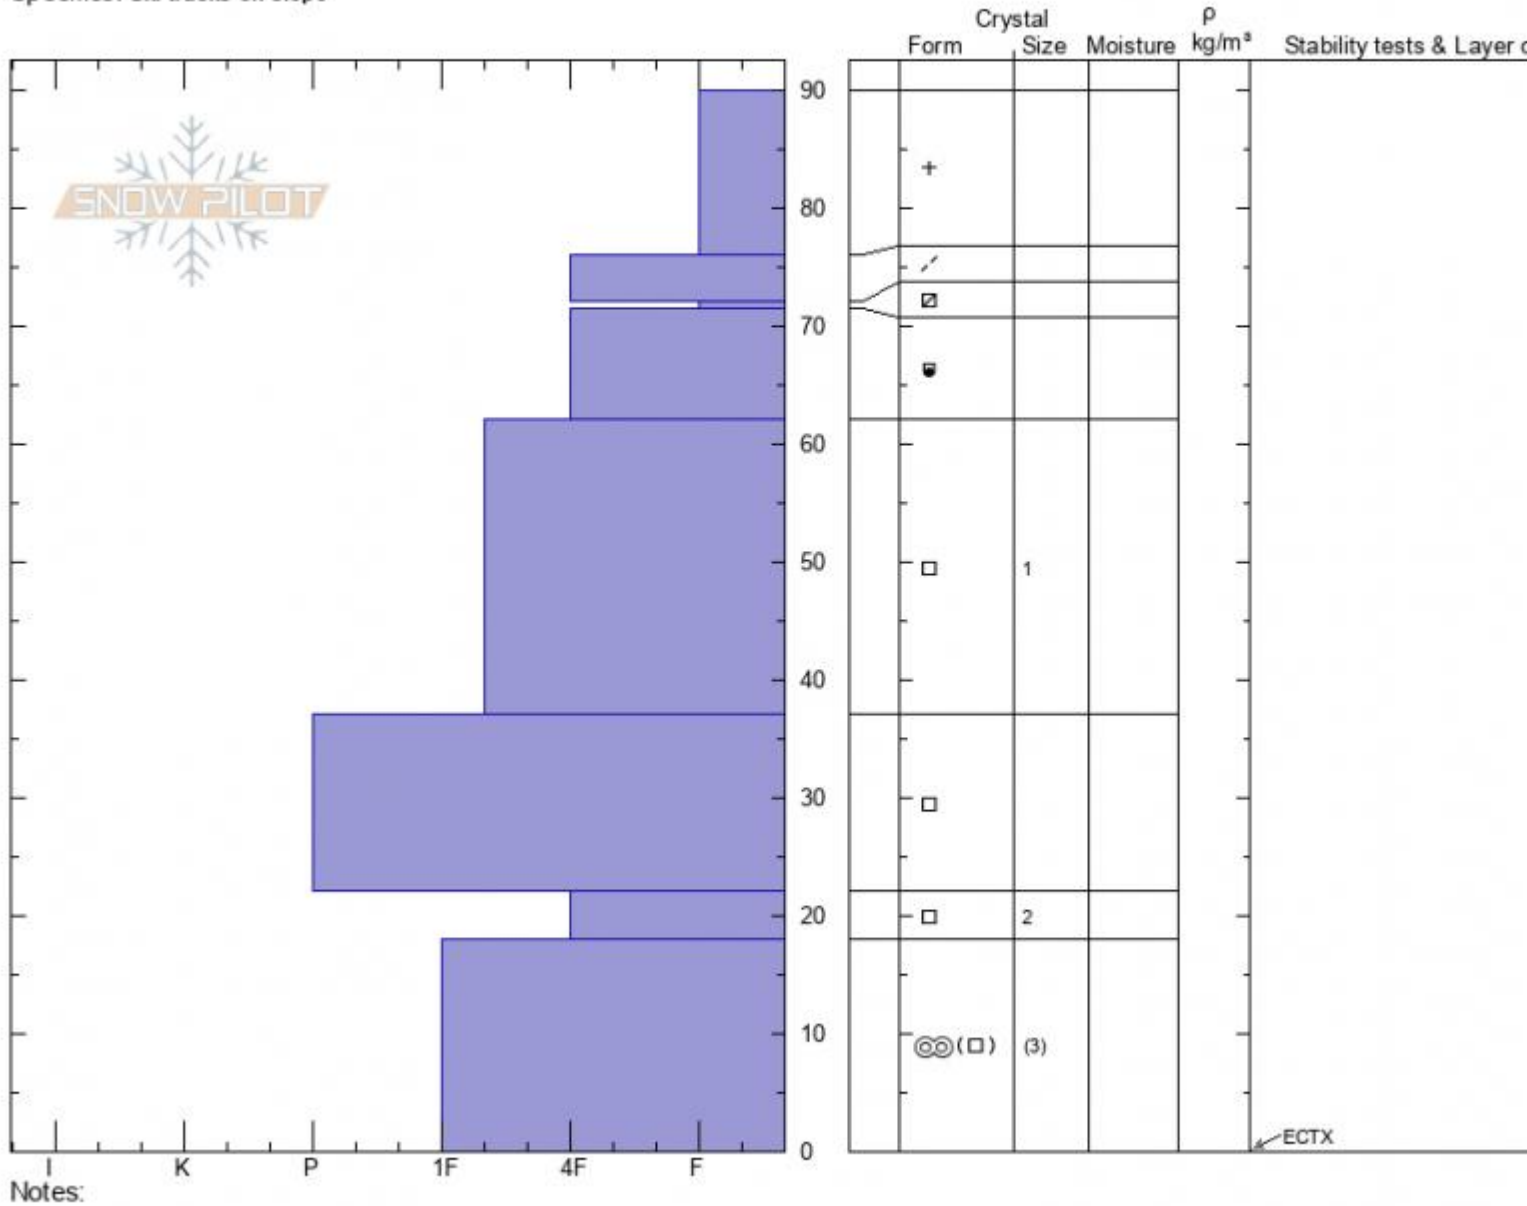

**Bacon Rind SE**  
**Madison Range-N**  
**MT**  
 Elevation: **8700 ft**  
 Aspect: **150°**  
 Specifics: **Ski tracks on slope**

**Ian Hoyer**  
**01/06/2022 - 11:00am**  
 Co-ord: **44.96611N, -111.09976W**  
 Slope Angle: **23°**  
 Wind Loading: **no**

Stability: **Good**  
 Air Temperature:  
 Sky Cover: **OVC**  
 Precipitation: **S-1**  
 Wind: **Calm**

**HS:90**    Layer Notes:  
 22-18cm: **Problematic layer**

Advisory Region  
 Southern Madison  
 Longitude  
 -111.10W  
 Latitude  
 44.96N  
 Southern Madison, 2022-01-06