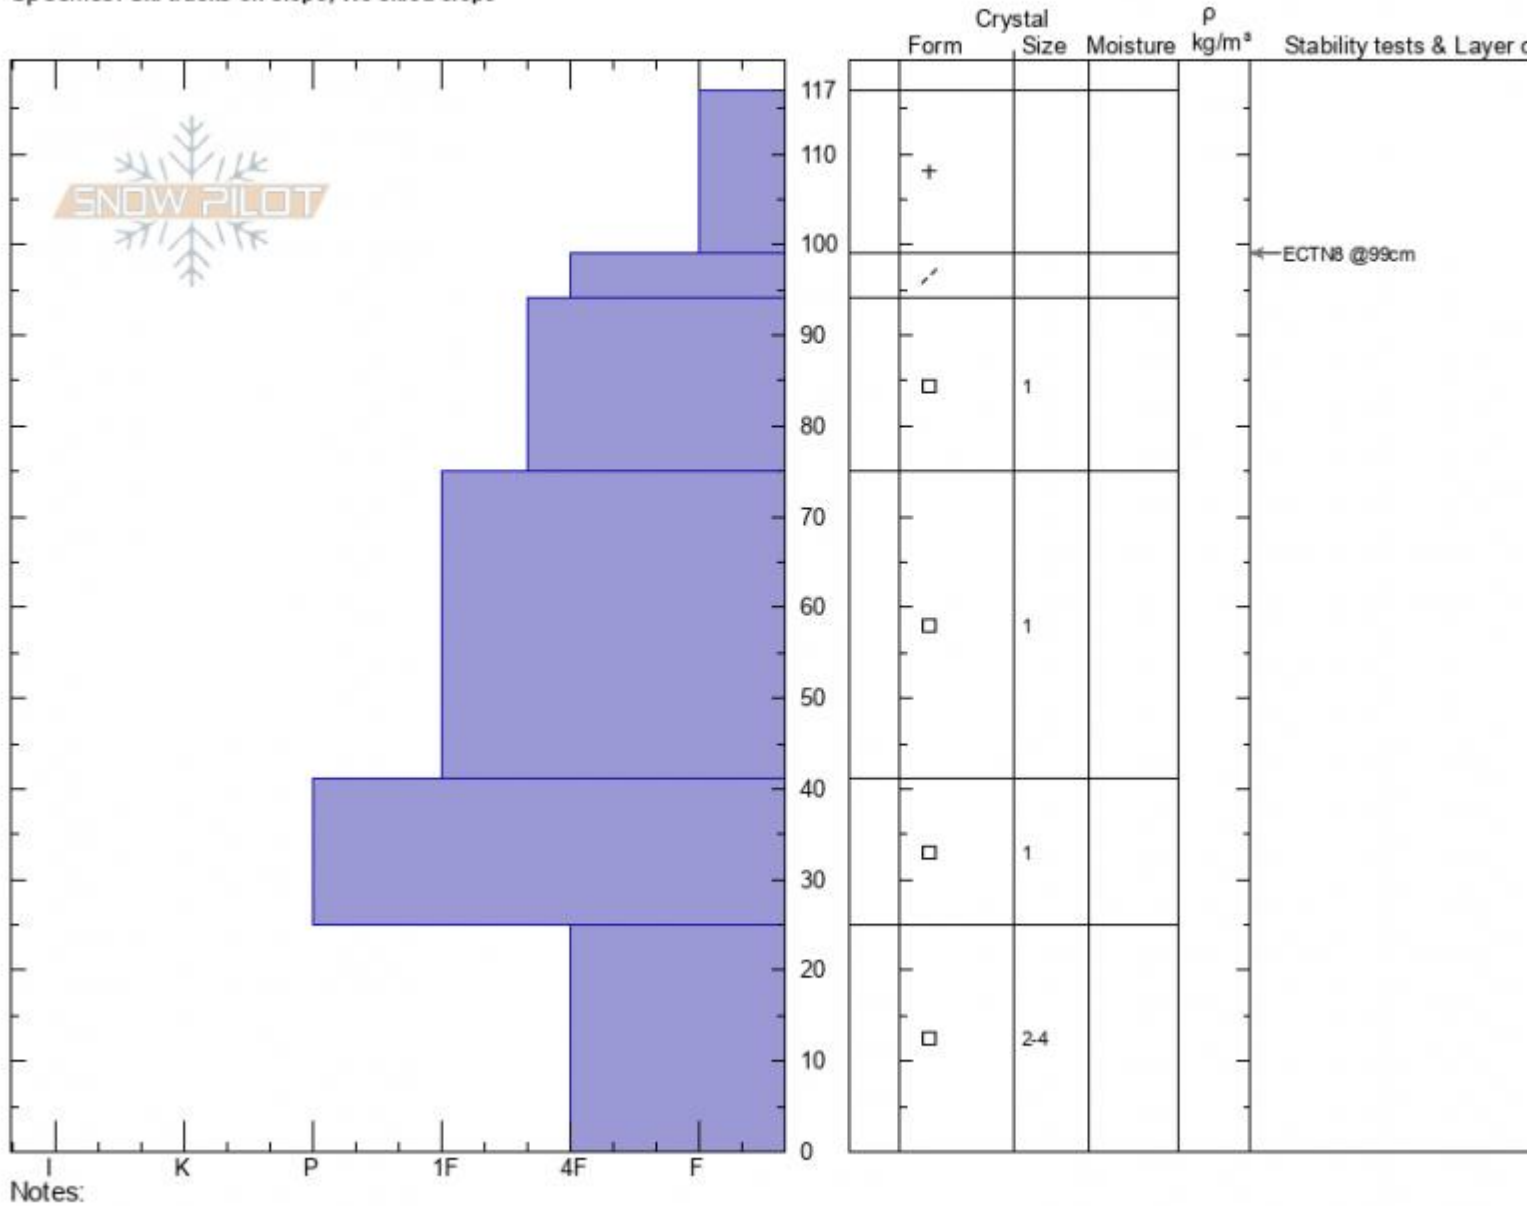

**Bacon Rind E**  
**Madison Range-N**  
**MT**  
 Elevation: **8900 ft**  
 Aspect: **95°**  
 Specifics: **Ski tracks on slope; We skied slope**

**Ian Hoyer**  
**01/06/2022 - 1:00pm**  
 Co-ord: **44.97073N, -111.09596W**  
 Slope Angle: **25°**  
 Wind Loading: **no**

Stability: **Good**  
 Air Temperature:  
 Sky Cover: **OVC**  
 Precipitation: **S1**  
 Wind: **Calm**

HS: **117**    Layer Notes:  
 PF: **40**    25-0cm: **Problematic layer**  
 PS: **15**

Advisory Region  
 Southern Madison  
 Longitude  
 -111.10W  
 Latitude  
 44.96N  
 Southern Madison, 2022-01-06