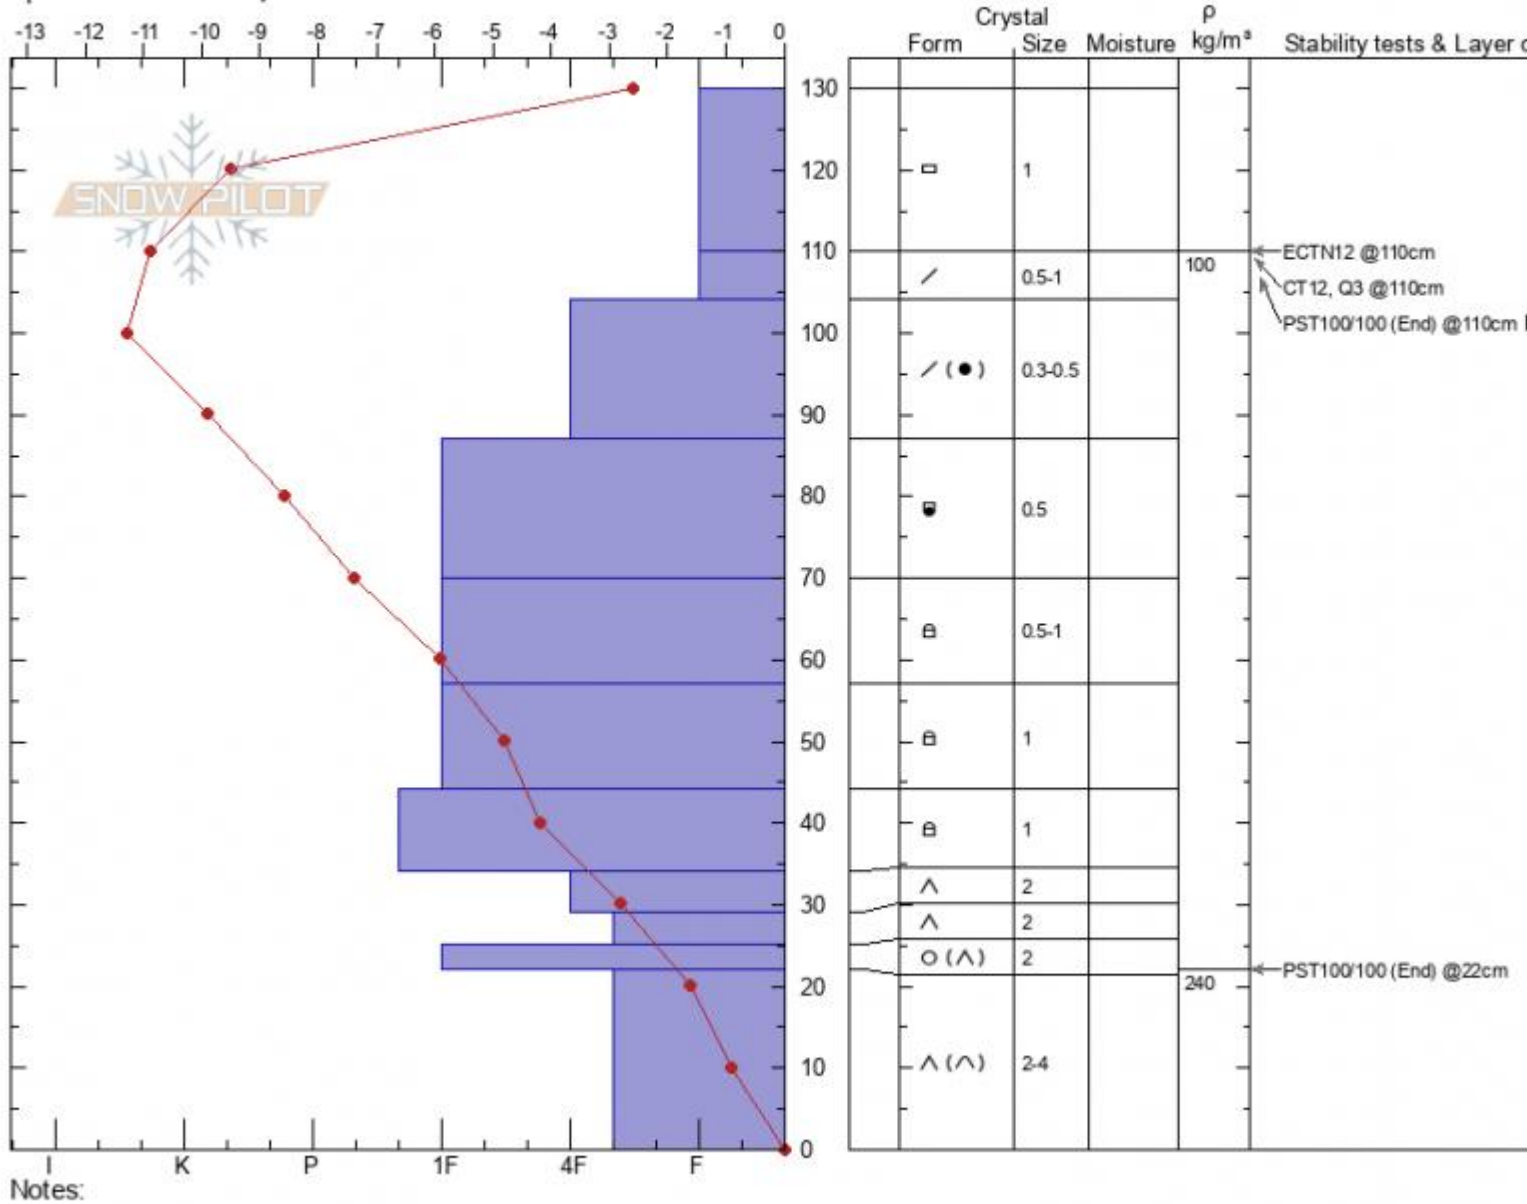

**Bacon Rind Skillet  
Madison Range-S  
MT**

Elevation: **8789 ft**  
Aspect: **90°**

Specifics: **We skied slope**

**Erika Birkeland**  
**01/06/2022 - 11:30am**  
Co-ord: **44.96778N, -111.09723W**  
Slope Angle: **26°**  
Wind Loading:

Stability: **HS:130**  
Air Temperature: **-3.2°C**  
Sky Cover: **OVC**  
Precipitation: **S-1**  
Wind: **Calm**

Layer Notes:

Advisory Region  
Southern Madison  
Longitude  
-111.10W  
Latitude  
44.96N  
Southern Madison, 2022-01-07