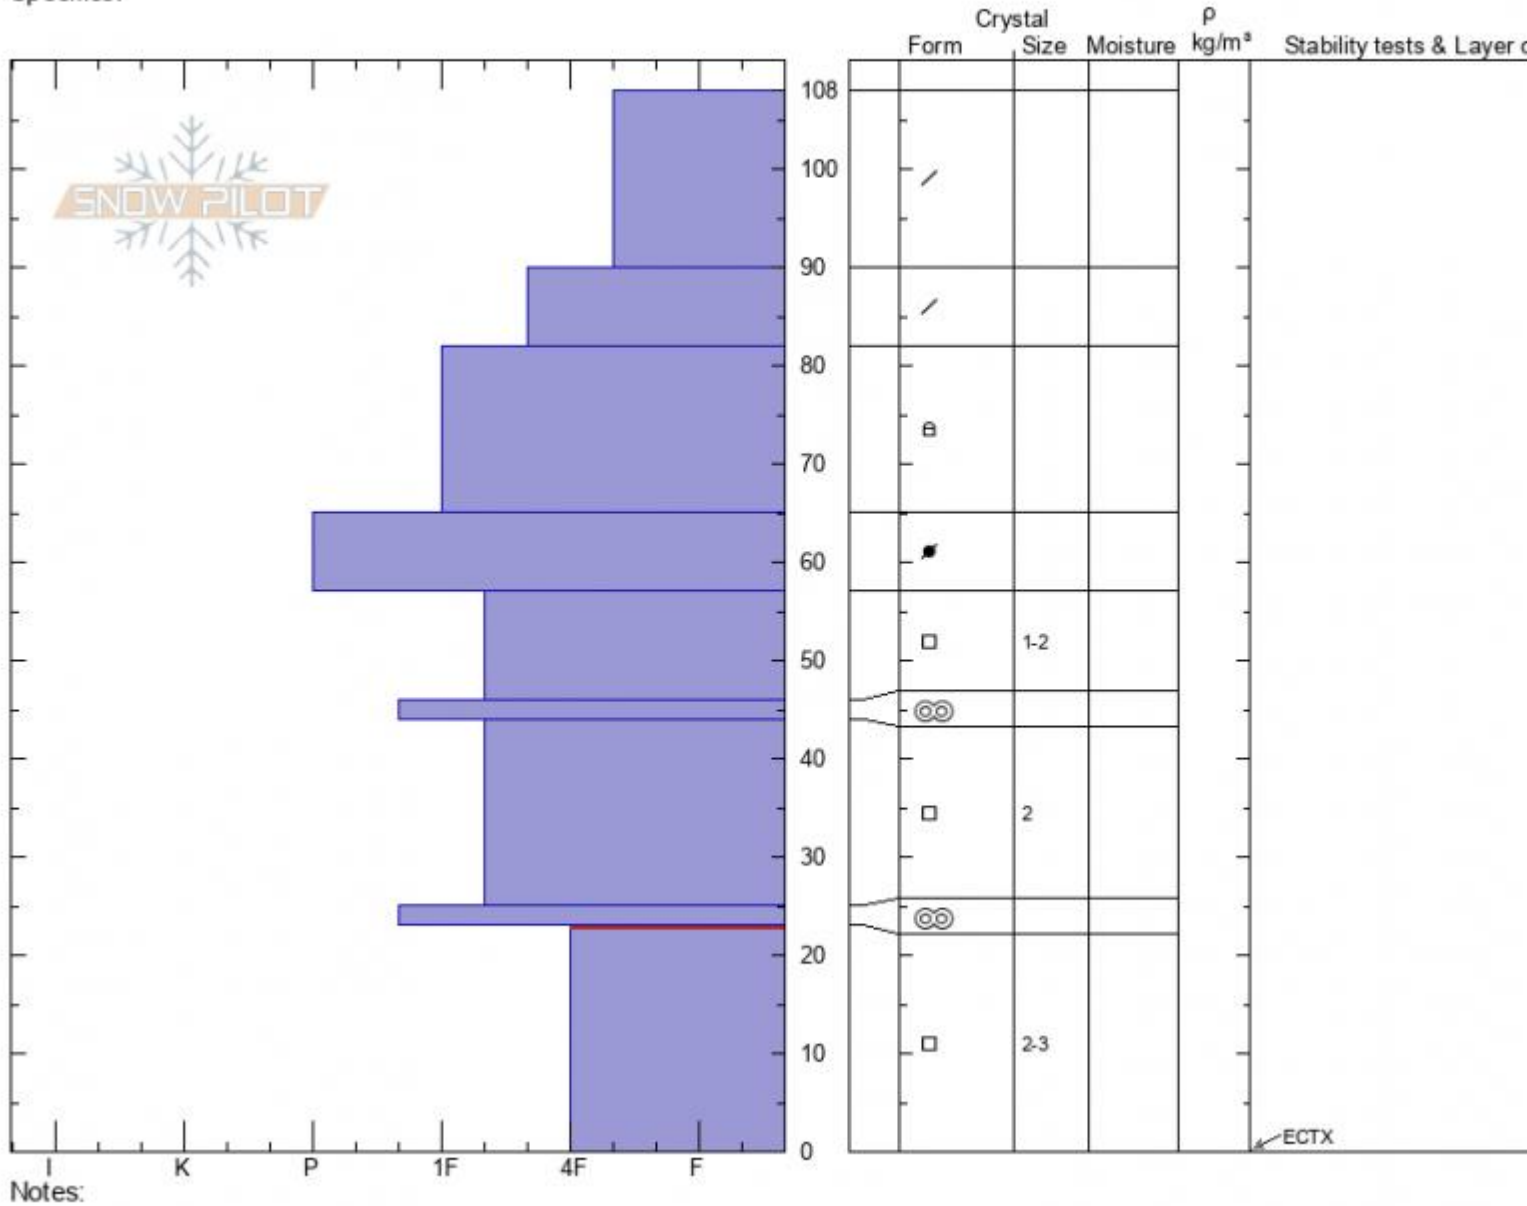

Divide Peak SE Face
Gallatin Range-N
MT
 Elevation: **9420 ft**
 Aspect: **145°**
 Specifics:

Dave Zinn
01/03/2022 - 1:00pm
 Co-ord: **45.40210N, -110.96902W**
 Slope Angle: **30°**
 Wind Loading: **no**

Stability: **Very Good**
 Air Temperature:
 Sky Cover: **BKN**
 Precipitation: **NO**
 Wind: **SW Light Breeze**

HS: **108** Layer Notes:
 23-0cm: **Problematic layer**

Advisory Region
 Northern Gallatin
 Longitude
 -110.98W
 Latitude
 45.40N
 Northern Gallatin, 2022-01-07