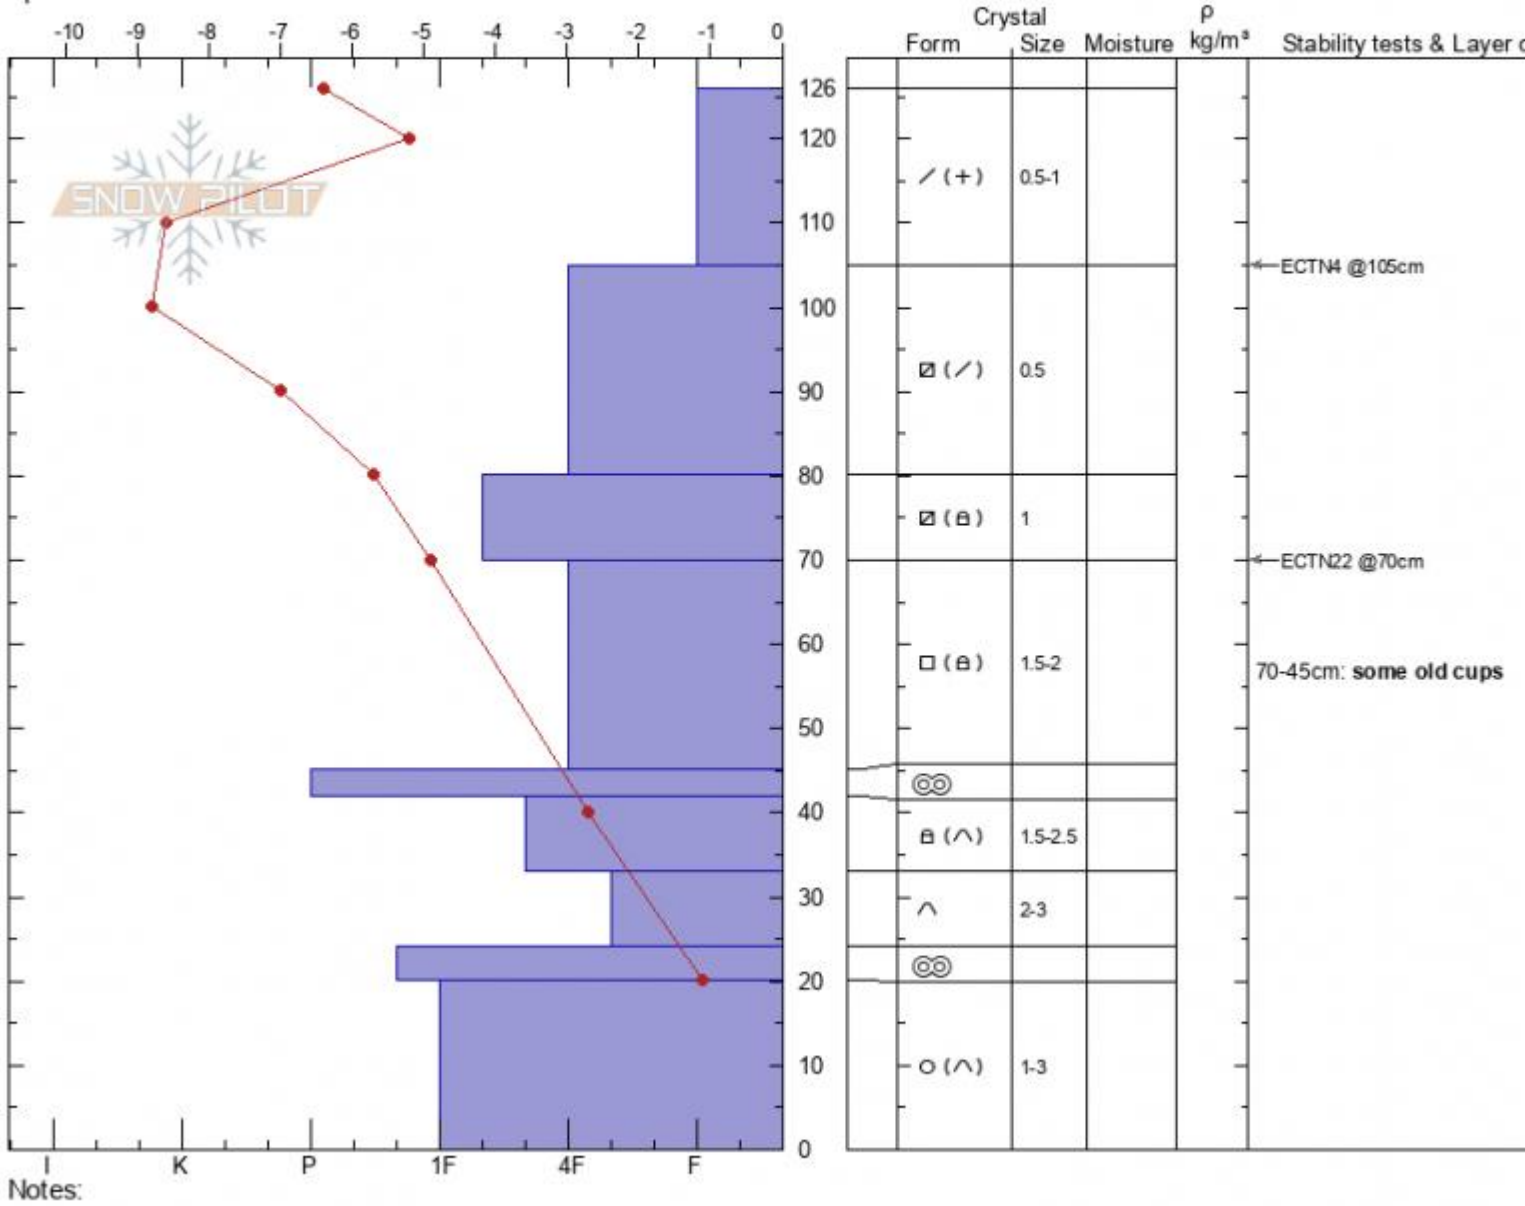

Maid of the Mist Basin
Gallatin Range-N
MT
 Elevation: **9203 ft**
 Aspect: **35°**
 Specifics:

Erika Birkeland
01/11/2022 - 2:00pm
 Co-ord: **45.41352N, -110.97802W**
 Slope Angle: **31°**
 Wind Loading: **no**

Stability:
 Air Temperature: **-4.3°C**
 Sky Cover: **OVC**
 Precipitation: **NO**
 Wind: **Calm**

HS:126 Layer Notes:
 70-45cm: **some old cups**

Advisory Region
 Northern Gallatin
 Longitude
 -110.97W
 Latitude
 45.42N
 Northern Gallatin, 2022-01-11